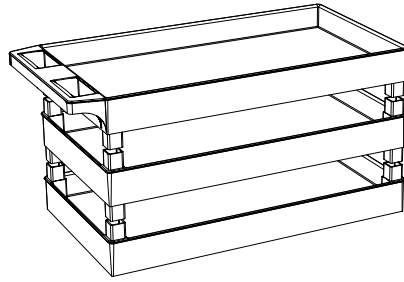

# ***Luxor EC111-G 32" x 18"*** ***Gray 3-Tub Shelf Utility Cart***

Instruction Manual

Provided by

**MyBinding.com**  
When Image Matters.

Call Us at 1-800-944-4573

## Parts List

**A** x1

**C** x1

**B** x1