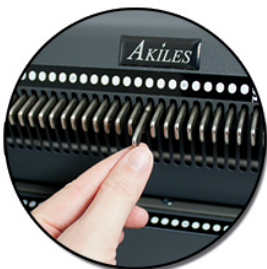

Akiles CoilMax-EX Pro
4:1 Oval Hole Electric Coil
Binding Machine with Electric
Coil Crimper and Inserter

Product Spec Sheet

Provided by

MyBinding.com
When Image Matters.

Call Us at 1-800-944-4573

AKILES

CoilMac-EX Pro

[ELECTRIC COIL BINDING MACHINE]

**Now With
Built-In Electric
Coil Crimper!**

**All-In-One Electric Coil Punch,
Inserter & Crimper**

Heavy Duty Punch Motor
All metal machine punches
up to 25 sheets of 20 lbs
paper.

Electric Full-Size Inserter
Large built-in roller for
faster and easier coil
insertion.

Fully Disengageable Pins
All 54 pins can be independently
pulled & disengaged, for a clean
& professional oval hole punch
of any paper size.

Electric Coil Crimper
The built-in foot pedal
operated crimper, lets
you cut and crimp coils
from 6 to 50mm.

AKILES CoilMac-EX Pro

With its heavy-duty punch motor, built-in electric coil inserter and electric crimper, the Akiles CoilMac-EX Pro makes coil binding fast, easy, convenient and professional.