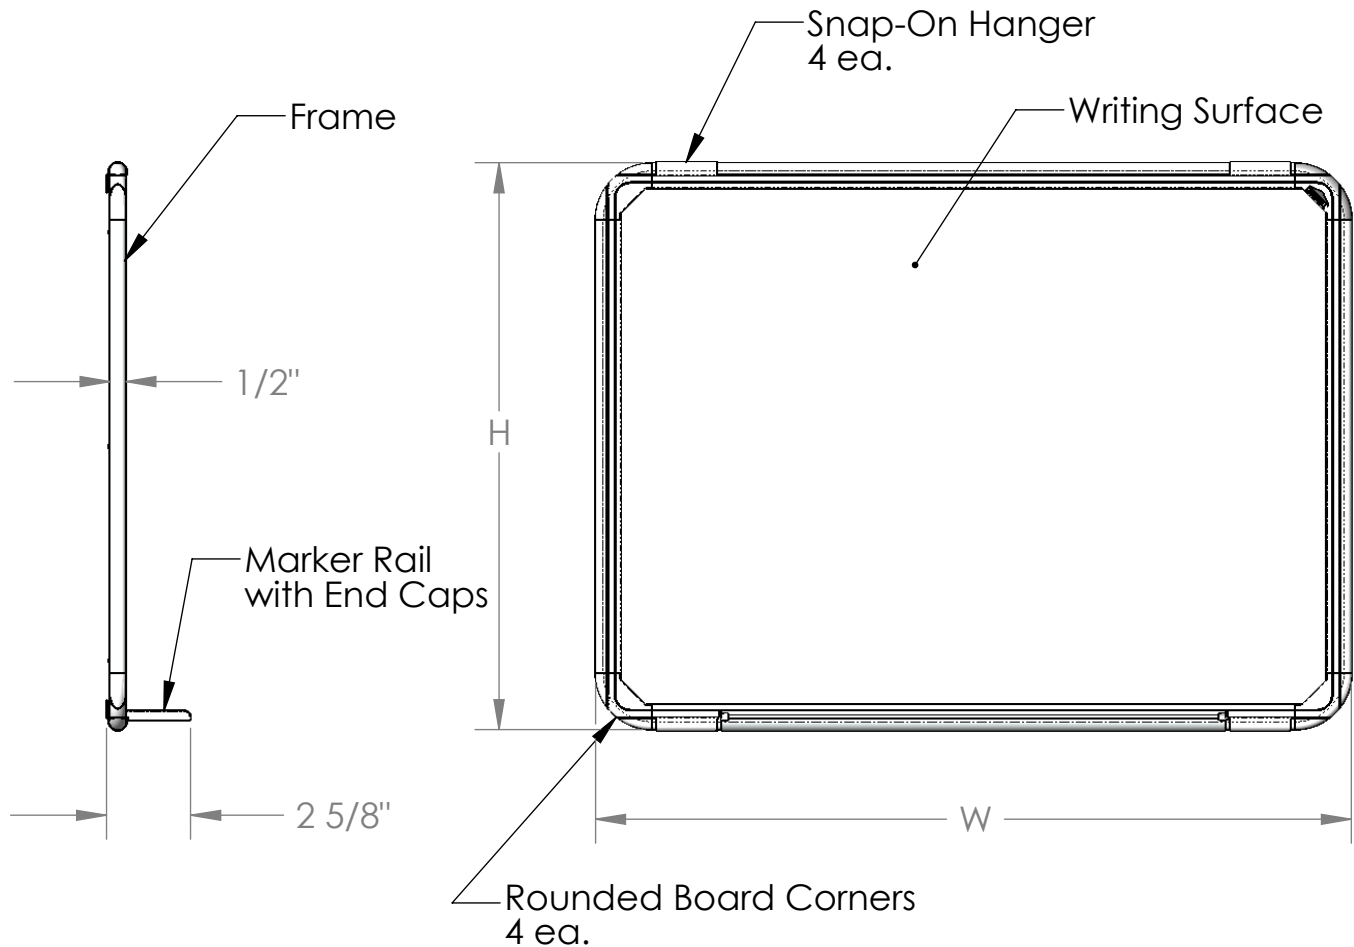

***Cintra 36" x 48" Magnetic  
Painted Steel Whiteboard with  
Euro Style Aluminum Frame***

Product Spec Sheet

*Provided by*

**MyBinding.com**  
*When Image Matters.*

Call Us at 1-800-944-4573

### Materials:

- Framing, Marker Rail, and Hangers: Silver anodized aluminum extrusion
- Board Corners and Marker Rail End Caps: Grey molded plastic
- Writing Surface: White enamel coated sheet steel

### Features:

- Includes eraser and black marker
- Mounting fasteners (not included) are concealed after installation
- Available in 5 sizes\*: 18"H x 24" W, 2'H x 3'W, 3'H x 4'W, 4'H x 6'W, and 4'H x 8'W
- Board is guaranteed for 10 years