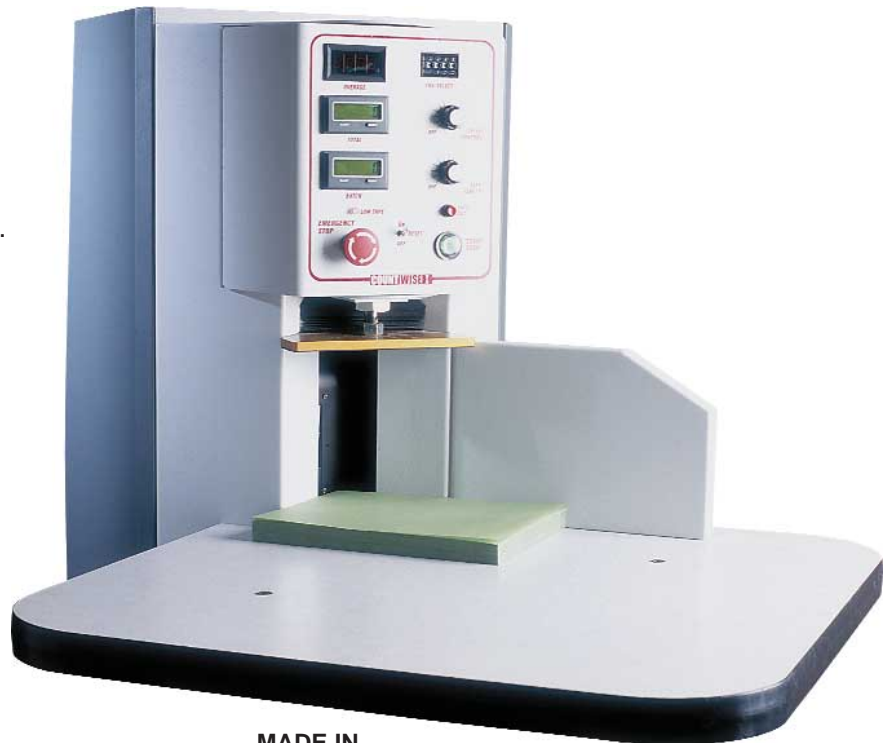

Speed, Flexibility & Accuracy for High Volume Applications

Quantity control becomes more important as the jobs get bigger. Our **Count-Wise I** has the speed, accuracy and quantity control you need – all at the convenient push of a button and at a price that will maximize your profit and efficiency.

The **Count-Wise I** is ideal for printers, packagers and other companies looking for affordable, consistent quantity control for a wide variety of counting jobs. Improve productivity even more with available options.

STANDARD FEATURES

- Counting speeds up to 2500 CPM
- Tab insertion from 3 to 9999 sheets
- Easy installation
- One-button initiation
- Minimal maintenance requirements
- Modular construction
- Large electronic displays (LED)
- Six-digit totalizer
- Six-digit batch counter
- Plug-in components
- Solid State electronics
- Low tape warning indicator
- Readily available parts