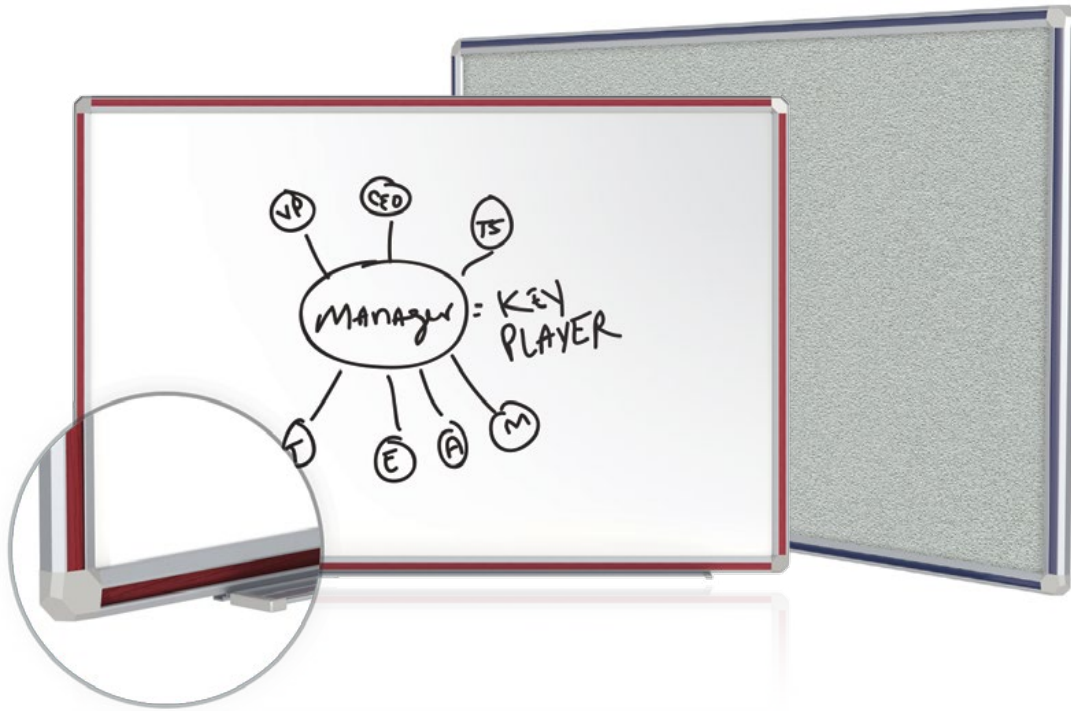

***Deco Aurora 3'x4'  
Aluminum Frame Vinyl  
Tackboard - Red Trim***

Brochure

*Provided by*

**MyBinding.com**

*When Image Matters.*

Call Us at 1-800-944-4573

## Your World, Your Color.

DecoAurora is offered in an array of twelve different colorful inserts to match your décor. The four multi-faceted corner connectors, aluminum framing, and color insert strips gracefully come together for a complementary look. The  $\frac{3}{4}$ " wide thermoplastic PVC inserts not only add a splash of color, but also serve to conceal the wall mounting hardware, leaving no exposed fasteners. DecoAurora frame is available with either a magnetic porcelain whiteboard or a tackable gray vinyl surface.

- Porcelain or tack surface
- Resists scratches & stains
- Multi-faceted corners and aluminum framing
- Wood-look or color strips to coordinate
- Concealed mounting hardware

Protective Marker Rail End Cap