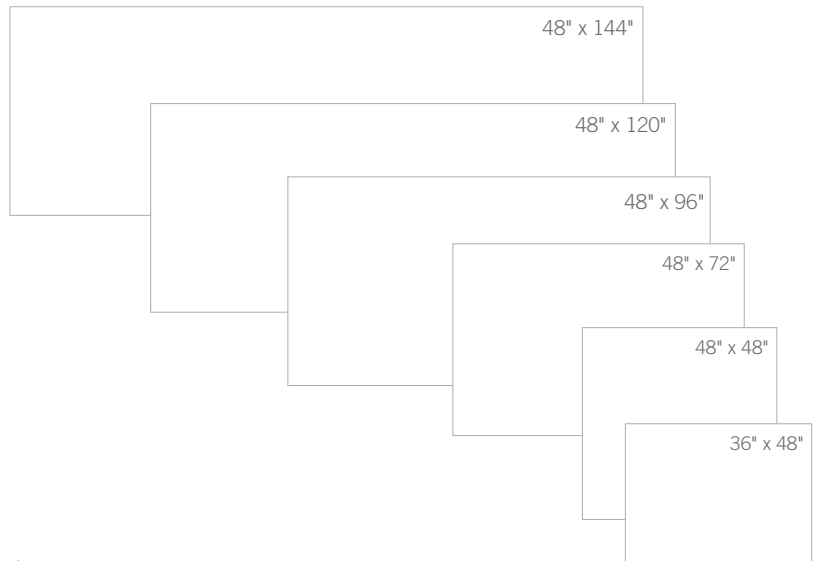

SIZE OPTIONS

Plug the corresponding letters from the Color Guide above into the desired SKU number to indicate your color selection. For example, a 4' x 6' DecoAurora Vinyl Board with Red frame accents would read as follows: DFV**RD**46-42.