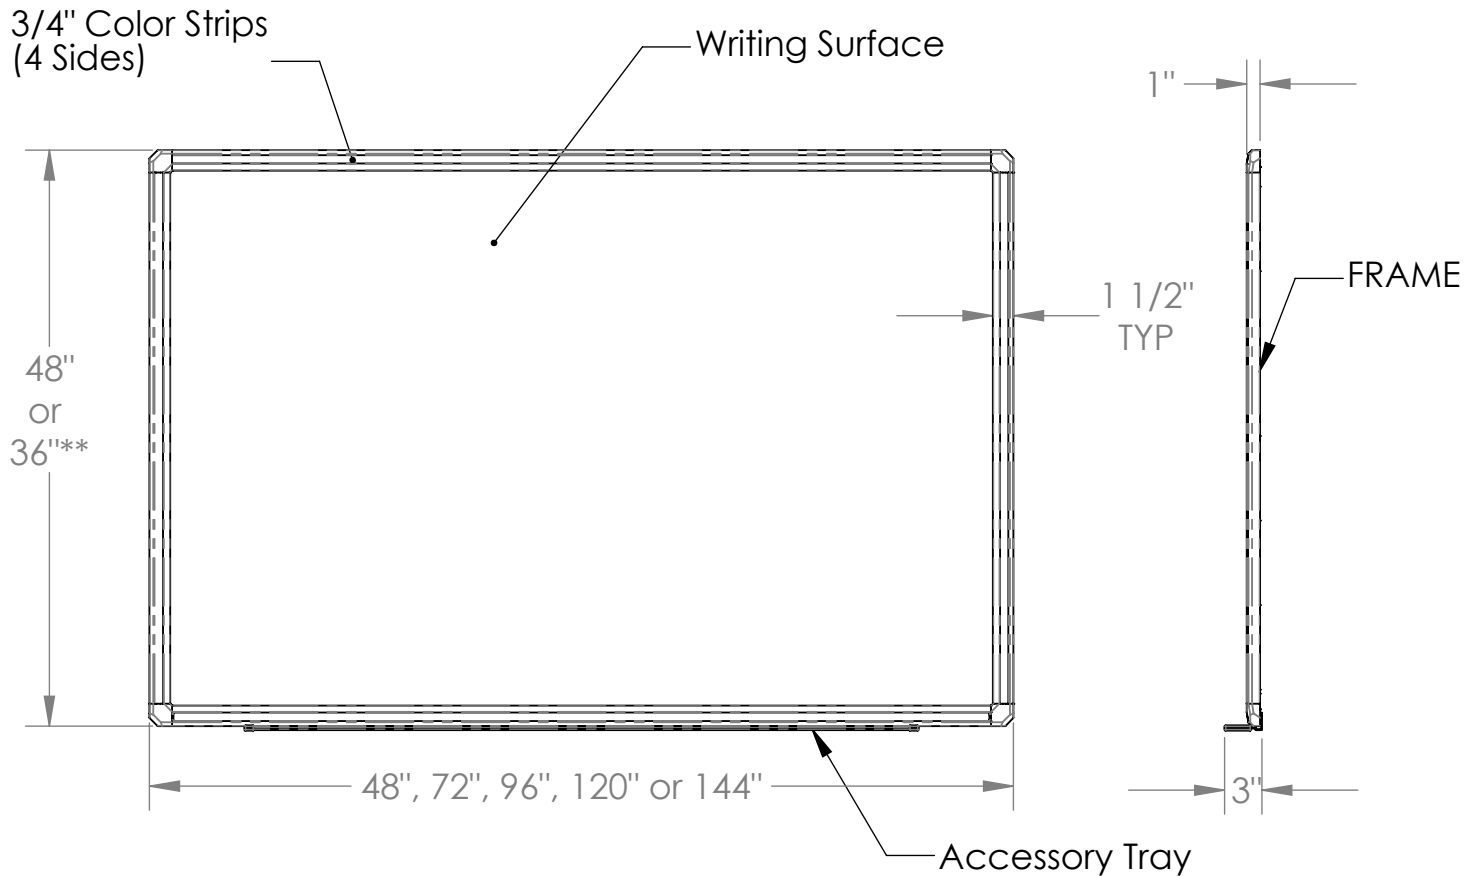

***Deco Aurora 3'x4'
Aluminum Frame Vinyl
Tackboard - Red Trim***

Product Spec Sheet

Provided by

MyBinding.com

When Image Matters.

Call Us at 1-800-944-4573

DFM Series

DECO *Aurora* Color Accented Whiteboards

ghent.

Materials:

- The framing and accessory tray are satin anodized aluminum extrusion.
- Writing surface is white porcelain coated 28 gage steel sheet laminated to 1/2" thick particle board with a mylar film backing.
- Frame corners are medium gray ABS plastic.
- Marker rail end caps are medium gray thermoplastic.
- Color trim strips are thermoplastic PVC.

Features:

- Available in five board lengths.
- Mounting fasteners are concealed after installation.
- Color trim strips are available in nine solid colors (Burgundy, Black, Gray, Hunter Green, Navy, Purple, Red, Royal Blue, or Yellow) and three wood grains (Cherry, Light Maple, or Mahogany).
- (1) eraser and (4) color erasable markers are included with each marker board.