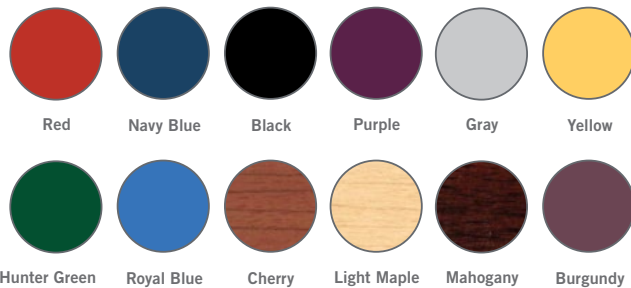

TRIM COLOR OPTIONS

MyBinding.com
5500 NE Moore Court
Hillsboro, OR 97124
Toll Free: 1-800-944-4573
Local: 503-640-5920