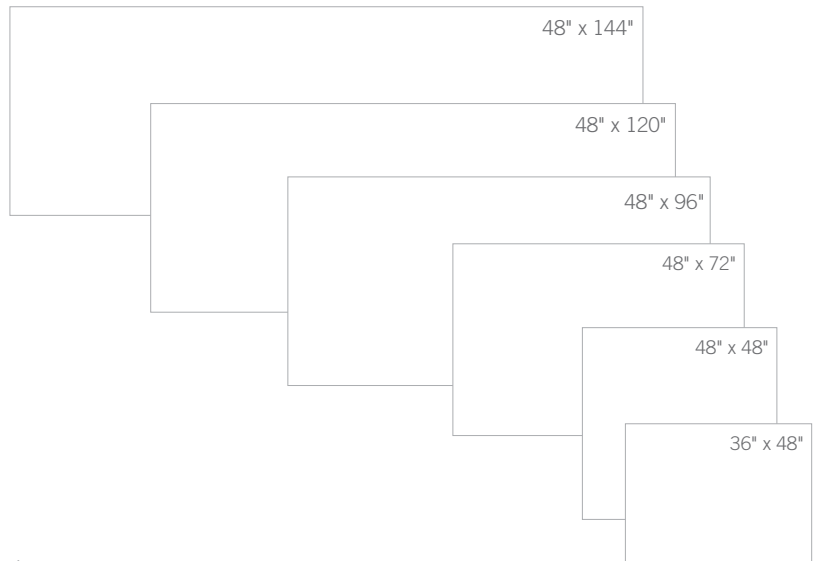

Inner Color Trim Strip Channel

Distinctive Multi-Faceted Corner

Deco's Gray Vinyl Surface Masks Pinholes

MyBinding.com
5500 NE Moore Court
Hillsboro, OR 97124
Toll Free: 1-800-944-4573
Local: 503-640-5920

ghent
a GMI company.

48" x 96" with Cherry trim color.

Item No.	Description	Shipping Wt.
Whiteboards		
DFV__34	3'x4' DecoAurora Whiteboard	39 lbs.
IM__34W__	4'x4' DecoAurora Whiteboard	45 lbs.
IM__44W__	4'x6' DecoAurora Whiteboard	55 lbs.
IM__45W__	4'x8' DecoAurora Whiteboard	69 lbs.
IM__46W__	4'x10' DecoAurora Whiteboard	84 lbs.
IM__48W__	4'x12' DecoAurora Whiteboard	107 lbs.

Bulletin Boards		
DFV__34-42	3'x4' DecoAurora Vinyl Board	21 lbs.
DFV__44-42	4'x4' DecoAurora Vinyl Board	28 lbs.
DFV__36-42	4'x6' DecoAurora Vinyl Board	42 lbs.
DFV__38-42	4'x8' DecoAurora Vinyl Board	48 lbs.
DFV__410-42	4'x10' DecoAurora Vinyl Board	70 lbs.
DFV__412-42	4'x12' DecoAurora Vinyl Board	84 lbs.

SIZE OPTIONS

Plug the corresponding letters from the Color Guide above into the desired SKU number to indicate your color selection. For example, a 4' x 6' DecoAurora Vinyl Board with Red frame accents would read as follows: DFV**RD**46-42.