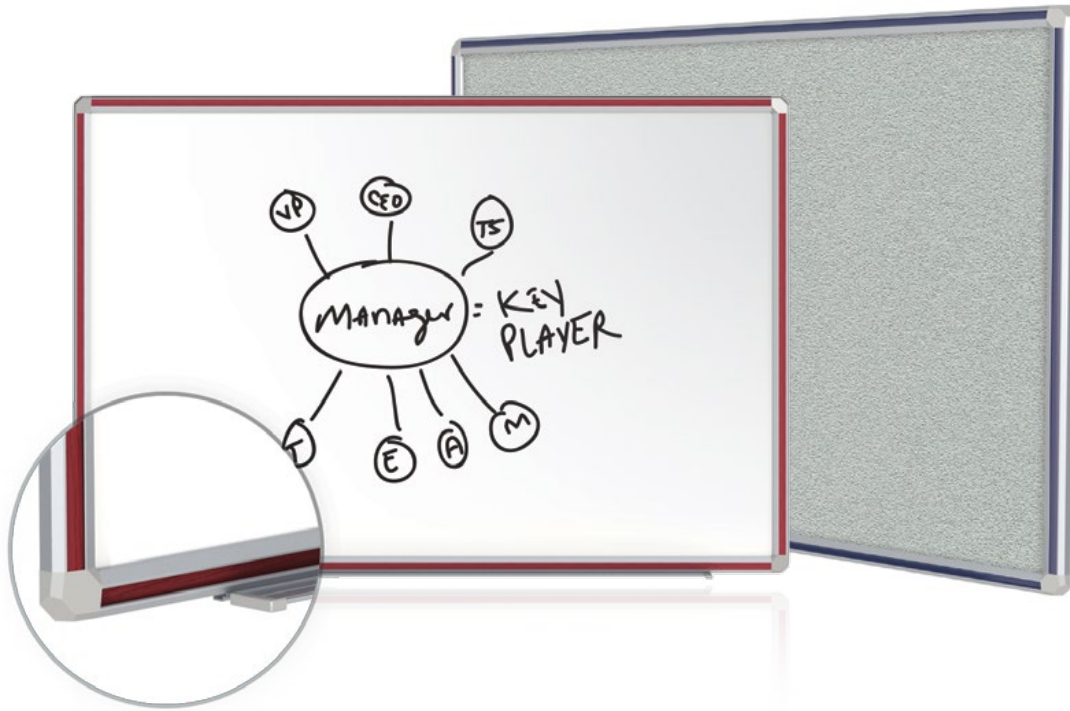

DecoAurora 3'x4' Magnetic Markerboard - Red Trim

Brochure

Provided by

MyBinding.com
When Image Matters.

Call Us at 1-800-944-4573

DECOAURORA

Whiteboards and Tackboards

Your World, Your Color.

DecoAurora is offered in an array of twelve different colorful inserts to match your décor. The four multi-faceted corner connectors, aluminum framing, and color insert strips gracefully come together for a complementary look. The $\frac{3}{4}$ " wide thermoplastic PVC inserts not only add a splash of color, but also serve to conceal the wall mounting hardware, leaving no exposed fasteners. DecoAurora frame is available with either a magnetic porcelain whiteboard or a tackable gray vinyl surface.

- Porcelain or tack surface
- Resists scratches & stains
- Multi-faceted corners and aluminum framing
- Wood-look or color strips to coordinate
- Concealed mounting hardware

Protective Marker Rail End Cap