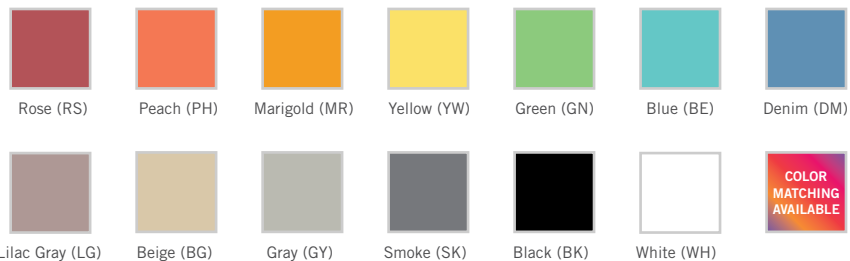

Options

Standard Colors:

- Standard Sizes (2' x 3', 3' x 4', 4' x 4', 4' x 5', 4' x 6', 4' x 8', 4' x 10')
- Magnetic or Non-Magnetic
- Color Matching Available: PMS and RAL colors
- Printing: Custom logos and graphics printing available

MyBinding.com
5500 NE Moore Court
Hillsboro, OR 97124
Toll Free: 1-800-944-4573
Local: 503-640-5920