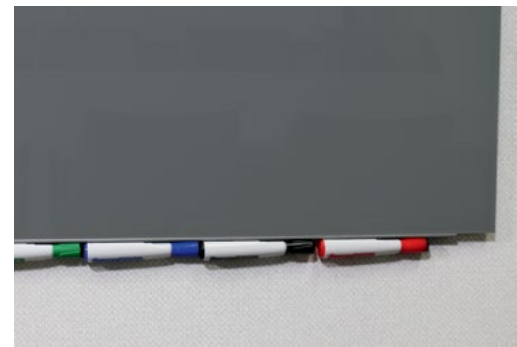

Functional

Available in both magnetic and non-magnetic finishes with square corners, create a clean, easy-to-use canvas for your ideas.

Integrated

Cleating and a steel support bar work together to secure the glassboard to the wall as well as keeping magnetic accessories within reach and the surface clutter free.

MyBinding.com
5500 NE Moore Court
Hillsboro, OR 97124
Toll Free: 1-800-944-4573
Local: 503-640-5920