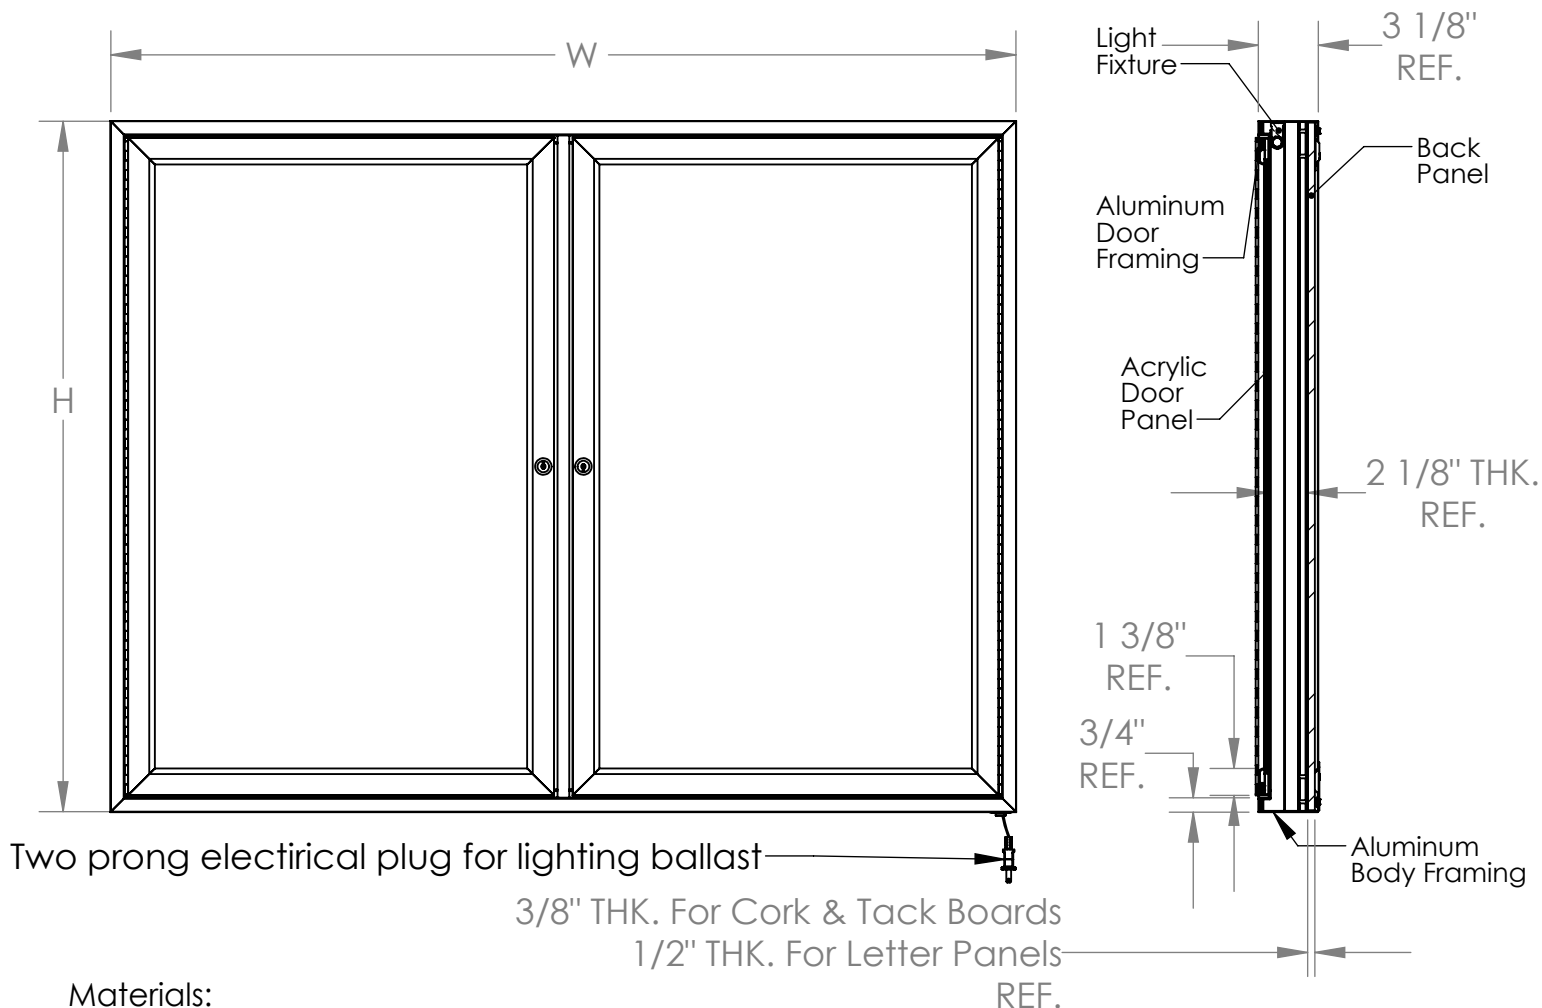

***Ghent 24" x 18" 1-Door Enclosed
Natural Cork Bulletin Board with
Satin Aluminum Frame***

Product Spec Sheet

Provided by

MyBinding.com

When Image Matters.

Call Us at 1-800-944-4573

Concealed Lighting Enclosed Bulletin Boards

Product Specifications

Materials:

- Framing: Satin anodized aluminum extrusion
- Doors: 1/8" clear acrylic

Features:

- Concealed steel corner brackets for secure mounting
- Available in 9 sizes:
(1 Door) 36"H x 24"W, 36"H x 30"W, 36"H x 36"W
(2 Door) 36"H x 48"W, 36"H x 60"W, 48"H x 60"W
(3 Door) 36"H x 72"W, 48"H x 72"W, 48"H x 96"W
Inside Dimension: Overall width minus 1-3/8" x overall height minus 1-3/8"
- Board is guaranteed for 10 years