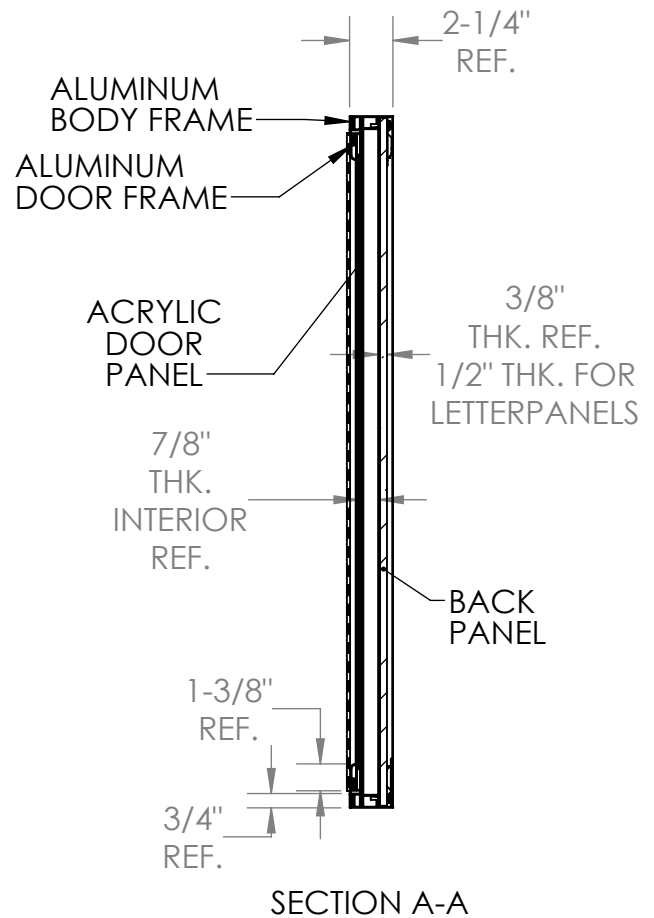

***Ghent 24" x 18" 1-Door Indoor
Enclosed Porcelain Magnetic Whiteboard
with Satin Aluminum Frame***

Product Spec Sheet

Provided by

MyBinding.com
When Image Matters.

Call Us at 1-800-944-4573

Series PA1 & PB1

One Door Enclosed Bulletin,
Letter, Tack, & Whiteboards

Specifications

All exposed metal is to be satin (PA) or bronze (PB) anodized extruded aluminum. Body frame and doors are constructed with mitered corners. Doors have 1/8" thick acrylic panes, continuous hinges and tumble locks with keys. Door frames are self supporting and do not depend on the acrylic panes for strength. The interior panel of the unit can be one of the following: fabric, cork tackboard, porcelain, or felt changeable letter panels (for interior use), or vinyl changeable letter panels (for exterior use). Panels for exterior units have foil backing and silicone caulking.

Sizes available:

ITEM #	A	B	C	D
PA12418, PB12418	24"	18"	19-7/16"	13-7/16"
PA13624, PB13624	36"	24"	31-7/16"	19-7/16"
PA13630, PB13630	36"	30"	31-7/16"	25-7/16"
PA13636, PB13636	36"	36"	31-7/16"	31-7/16"