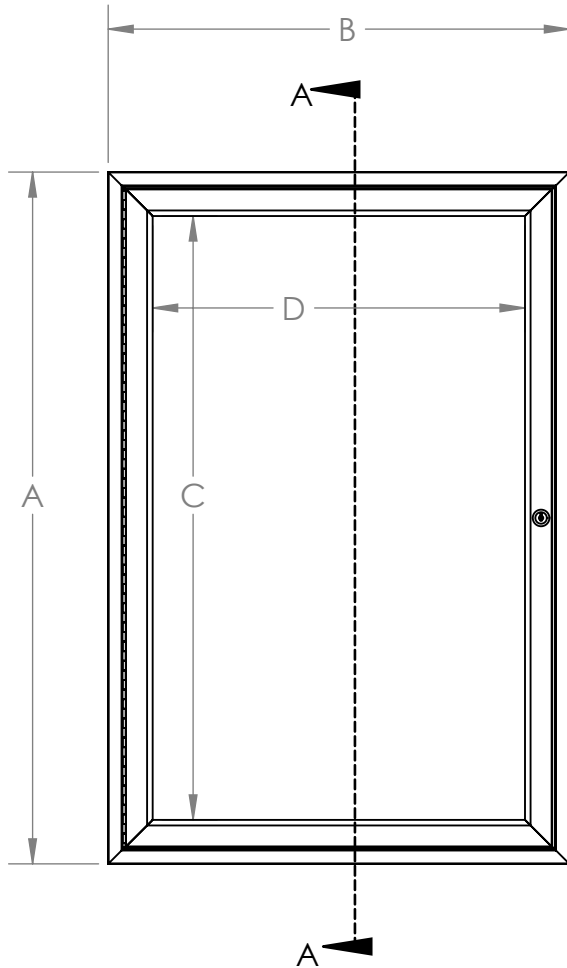

***Ghent 24" x 18" 1-Door Indoor
Enclosed Porcelain Magnetic Whiteboard
with Satin Aluminum Frame***

Product Spec Sheet

Provided by

MyBinding.com
When Image Matters.

Call Us at 1-800-944-4573

Series PA1 & PB1

One Door Enclosed Bulletin,
Letter, Tack, & Whiteboards

Specifications

All exposed metal is to be satin (PA) or bronze (PB) anodized extruded aluminum. Body frame and doors are constructed with mitered corners. Doors have 1/8" thick acrylic panes, continuous hinges and tumble locks with keys. Door frames are self supporting and do not depend on the acrylic panes for strength. The interior panel of the unit can be one of the following: fabric, cork tackboard, porcelain, or felt changeable letter panels (for interior use), or vinyl changeable letter panels (for exterior use). Panels for exterior units have foil backing and silicone caulking.

Sizes available:

ITEM #	A	B	C	D
PA12418, PB12418	24"	18"	19-7/16"	13-7/16"
PA13624, PB13624	36"	24"	31-7/16"	19-7/16"
PA13630, PB13630	36"	30"	31-7/16"	25-7/16"
PA13636, PB13636	36"	36"	31-7/16"	31-7/16"