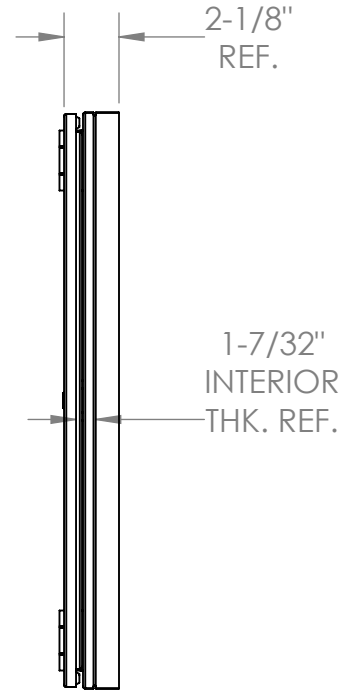

***Ghent 24" x 18" 1-Door Indoor
Enclosed Porcelain Magnetic
Whiteboard with Walnut
Wood Frame***

Product Spec Sheet

Provided by

MyBinding.com

When Image Matters.

Call Us at 1-800-944-4573

Series PW1, PN1, & PWC1

One Door Wood Enclosed Bulletin,
Letter, Tack, & White Boards

Walnut framing shall be stained first and then clear-coated. Oak framing shall be clear-coated only. Door shall be 1/8" acrylic. Door to be equipped with nickel hinges and built-in lock with keys. The back panel of the case shall be fitted with optional vinyl, cork, tackboard, Porcelain, or changeable letterpanels for interior use.

Available Sizes:

ITEM #	A	B	C	D
PW12418, PN12418, PWC12418	24"	18"	20-1/2"	14-1/2"
PW13624, PN13624, PWC13624	36"	24"	32-1/2"	20-1/2"
PW13630, PN13630, PWC13630	36"	30"	32-1/2"	26-1/2"
PW13636, PN13636, PWC13636	36"	36"	32-1/2"	32-1/2"