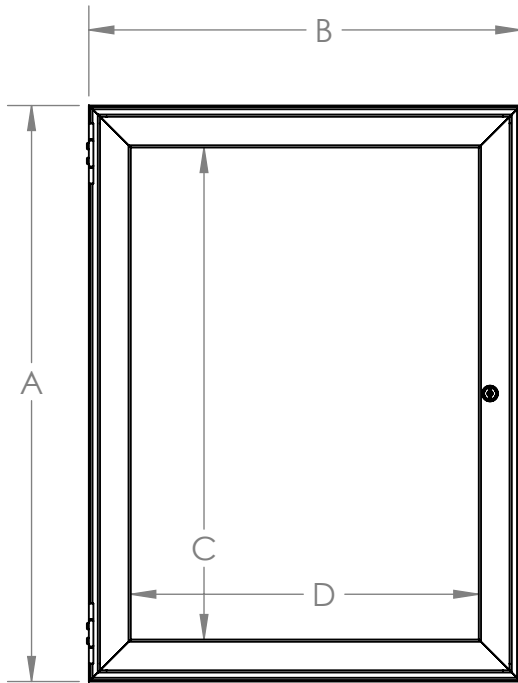

***Ghent 24" x 18" 1-Door Indoor
Enclosed Porcelain Magnetic
Whiteboard with Walnut
Wood Frame***

Product Spec Sheet

Provided by

MyBinding.com

When Image Matters.

Call Us at 1-800-944-4573

Series PW1, PN1, & PWC1

One Door Wood Enclosed Bulletin,
Letter, Tack, & White Boards

Walnut framing shall be stained first and then clear-coated. Oak framing shall be clear-coated only. Door shall be 1/8" acrylic. Door to be equipped with nickel hinges and built-in lock with keys. The back panel of the case shall be fitted with optional vinyl, cork, tackboard, Porcelain, or changeable letterpanels for interior use.

Available Sizes:

ITEM #	A	B	C	D
PW12418, PN12418, PWC12418	24"	18"	20-1/2"	14-1/2"
PW13624, PN13624, PWC13624	36"	24"	32-1/2"	20-1/2"
PW13630, PN13630, PWC13630	36"	30"	32-1/2"	26-1/2"
PW13636, PN13636, PWC13636	36"	36"	32-1/2"	32-1/2"