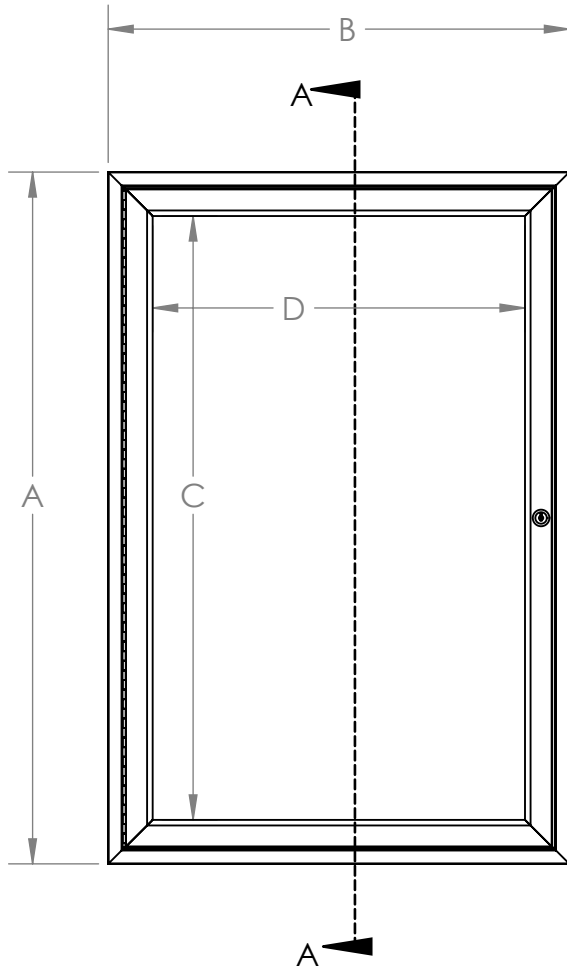

Ghent 24''x18'' 1-Door Rubber Tackboard with Bronze Aluminum Frame - Black

Product Spec Sheet

Provided by

MyBinding.com
When Image Matters.

Call Us at 1-800-944-4573

Series PA1 & PB1

One Door Enclosed Bulletin,
Letter, Tack, & Whiteboards

Specifications

All exposed metal is to be satin (PA) or bronze (PB) anodized extruded aluminum. Body frame and doors are constructed with mitered corners. Doors have 1/8" thick acrylic panes, continuous hinges and tumble locks with keys. Door frames are self supporting and do not depend on the acrylic panes for strength. The interior panel of the unit can be one of the following: fabric, cork tackboard, porcelain, or felt changeable letter panels (for interior use), or vinyl changeable letter panels (for exterior use). Panels for exterior units have foil backing and silicone caulking.

Sizes available:

ITEM #	A	B	C	D
PA12418, PB12418	24"	18"	19-7/16"	13-7/16"
PA13624, PB13624	36"	24"	31-7/16"	19-7/16"
PA13630, PB13630	36"	30"	31-7/16"	25-7/16"
PA13636, PB13636	36"	36"	31-7/16"	31-7/16"