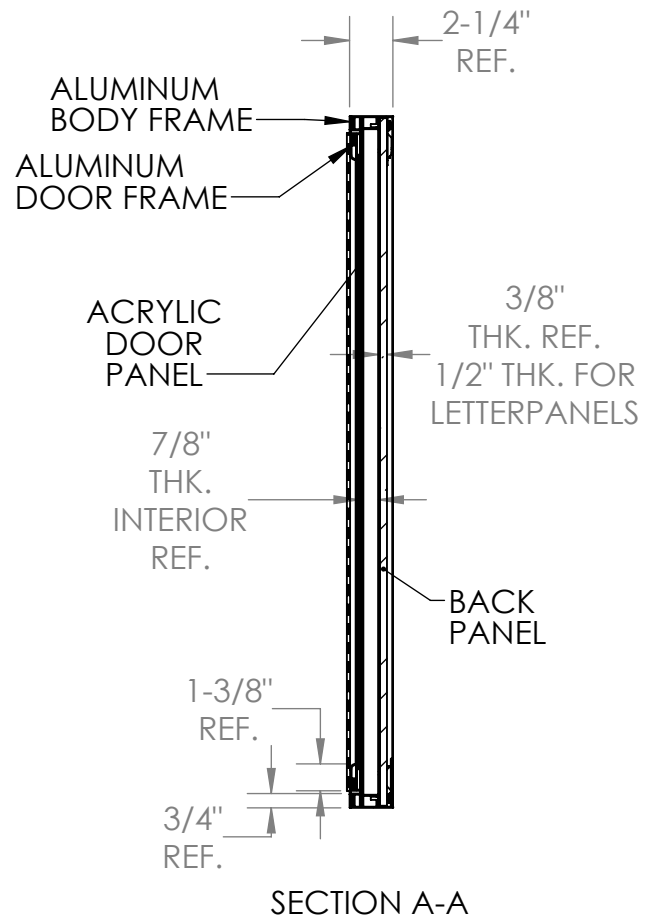

Ghent 24''x18'' 1-Door Rubber Tackboard with Bronze Aluminum Frame - Black

Product Spec Sheet

Provided by

MyBinding.com
When Image Matters.

Call Us at 1-800-944-4573

Series PA1 & PB1

One Door Enclosed Bulletin,
Letter, Tack, & Whiteboards

Specifications

All exposed metal is to be satin (PA) or bronze (PB) anodized extruded aluminum. Body frame and doors are constructed with mitered corners. Doors have 1/8" thick acrylic panes, continuous hinges and tumble locks with keys. Door frames are self supporting and do not depend on the acrylic panes for strength. The interior panel of the unit can be one of the following: fabric, cork tackboard, porcelain, or felt changeable letter panels (for interior use), or vinyl changeable letter panels (for exterior use). Panels for exterior units have foil backing and silicone caulking.

Sizes available:

ITEM #	A	B	C	D
PA12418, PB12418	24"	18"	19-7/16"	13-7/16"
PA13624, PB13624	36"	24"	31-7/16"	19-7/16"
PA13630, PB13630	36"	30"	31-7/16"	25-7/16"
PA13636, PB13636	36"	36"	31-7/16"	31-7/16"