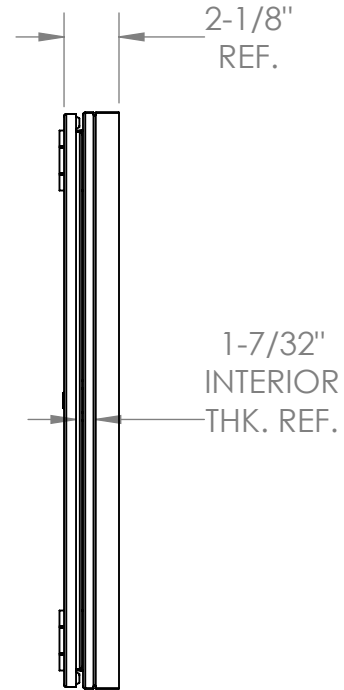

Ghent 24"x18" 1-Door Rubber Tackboard w/ Walnut Frame - Black

Product Spec Sheet

Provided by

MyBinding.com

When Image Matters.

Call Us at 1-800-944-4573

Series PW1, PN1, & PWC1

One Door Wood Enclosed Bulletin,
Letter, Tack, & White Boards

Walnut framing shall be stained first and then clear-coated. Oak framing shall be clear-coated only. Door shall be 1/8" acrylic. Door to be equipped with nickel hinges and built-in lock with keys. The back panel of the case shall be fitted with optional vinyl, cork, tackboard, Porcelain, or changeable letterpanels for interior use.

Available Sizes:

ITEM #	A	B	C	D
PW12418, PN12418, PWC12418	24"	18"	20-1/2"	14-1/2"
PW13624, PN13624, PWC13624	36"	24"	32-1/2"	20-1/2"
PW13630, PN13630, PWC13630	36"	30"	32-1/2"	26-1/2"
PW13636, PN13636, PWC13636	36"	36"	32-1/2"	32-1/2"