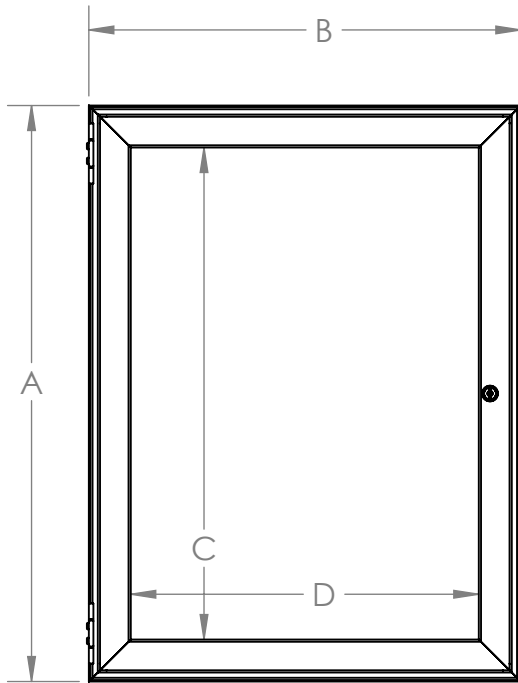

Ghent 24"x18" 1-Door Rubber Tackboard w/ Walnut Frame - Black

Product Spec Sheet

Provided by

MyBinding.com

When Image Matters.

Call Us at 1-800-944-4573

Series PW1, PN1, & PWC1

One Door Wood Enclosed Bulletin,
Letter, Tack, & White Boards

Walnut framing shall be stained first and then clear-coated. Oak framing shall be clear-coated only. Door shall be 1/8" acrylic. Door to be equipped with nickel hinges and built-in lock with keys. The back panel of the case shall be fitted with optional vinyl, cork, tackboard, Porcelain, or changeable letterpanels for interior use.

Available Sizes:

ITEM #	A	B	C	D
PW12418, PN12418, PWC12418	24"	18"	20-1/2"	14-1/2"
PW13624, PN13624, PWC13624	36"	24"	32-1/2"	20-1/2"
PW13630, PN13630, PWC13630	36"	30"	32-1/2"	26-1/2"
PW13636, PN13636, PWC13636	36"	36"	32-1/2"	32-1/2"