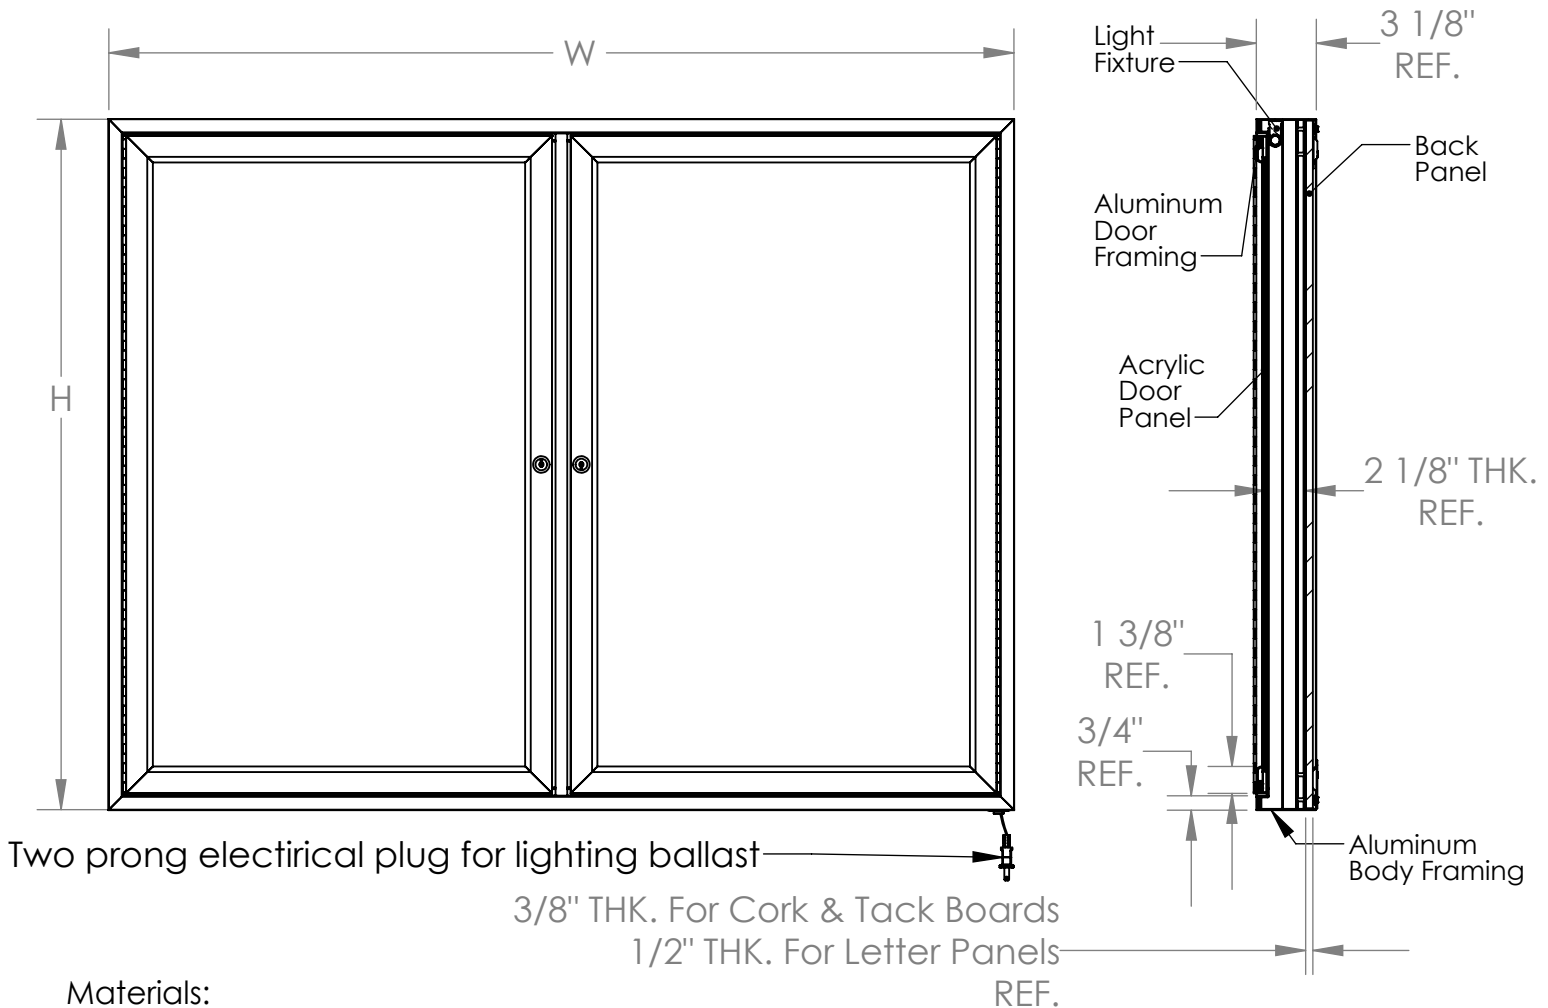

***Ghent 24" x 18" 1-Door
Caramel Vinyl Bulletin Board
with Satin Aluminum Frame***

Product Spec Sheet

Provided by

MyBinding.com

When Image Matters.

Call Us at 1-800-944-4573

Concealed Lighting Enclosed Bulletin Boards

Product Specifications

Materials:

- Framing: Satin anodized aluminum extrusion
- Doors: 1/8" clear acrylic

Features:

- Concealed steel corner brackets for secure mounting
- Available in 9 sizes:
 (1 Door) 36"H x 24"W, 36"H x 30"W, 36"H x 36"W
 (2 Door) 36"H x 48"W, 36"H x 60"W, 48"H x 60"W
 (3 Door) 36"H x 72"W, 48"H x 72"W, 48"H x 96"W
 Inside Dimension: Overall width minus 1-3/8" x overall height minus 1-3/8"
- Board is guaranteed for 10 years