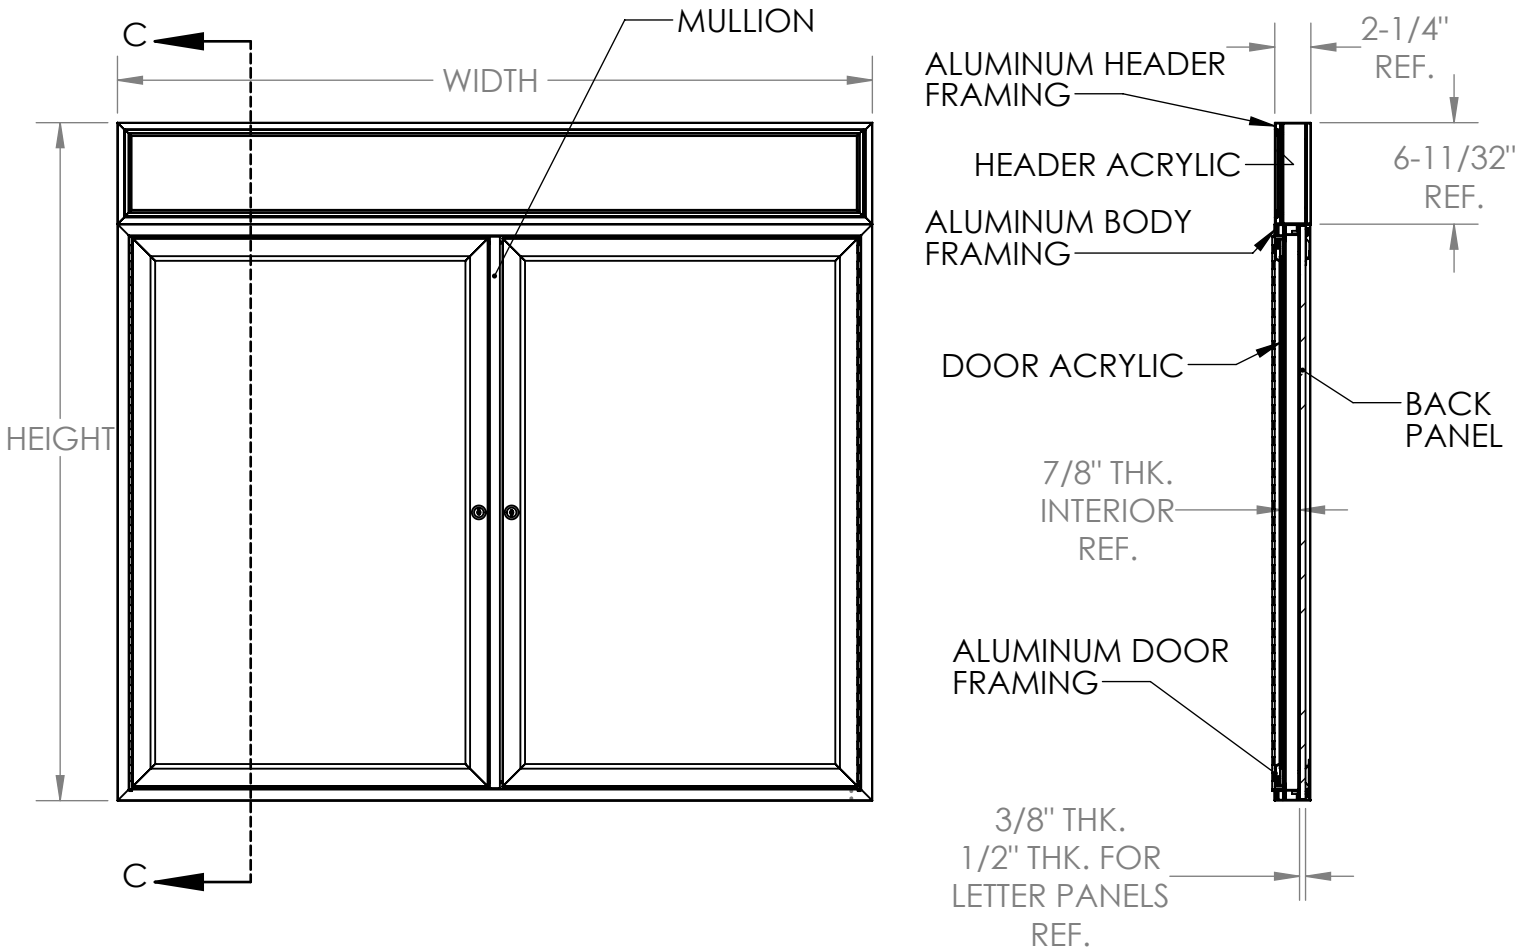

# ***Ghent 36"x24" 1-Door Satin Aluminum Headliner Indoor Corkboard***

Product Spec Sheet

*Provided by*

**MyBinding.com**  
*When Image Matters.*

Call Us at 1-800-944-4573

## Specifications

All exposed metal is to be satin (PA) or bronze (PB) anodized extruded aluminum. Body frame and doors are constructed with mitered corners. Doors have 1/8" thick acrylic panes, continuous hinges and tumble locks with keys. Door frames are self supporting and do not depend on the acrylic panes for strength. The interior panel of the unit can be one of the following: fabric, cork tackboard, porcelain, or felt changeable letter panels (for interior use), or vinyl changeable letter panels (for exterior use). Panels for exterior units have foil backing and silicone caulking. Exterior units are water resistant, NOT waterproof.

## Sizes Available:

- 1-door units: 36" H x 24" W, 36" H x 30" W, and 36" H x 36" W.
- 2-door units: 36" H x 47-1/8" W, 36" H x 59-1/5" W, and 47-1/8" H x 59-1/4" W.
- 3-door units: 36" H x 70-1/4" W, 47-1/8" H x 70-1/4" W, 47-1/8" H x 96" W.

## Interior Dimensions:

Overall width minus 1-3/8" x overall height minus 7-23/32".

MyBinding.com  
5500 NE Moore Court  
Hillsboro, OR 97124  
Toll Free: 1-800-944-4573  
Local: 503-640-5920