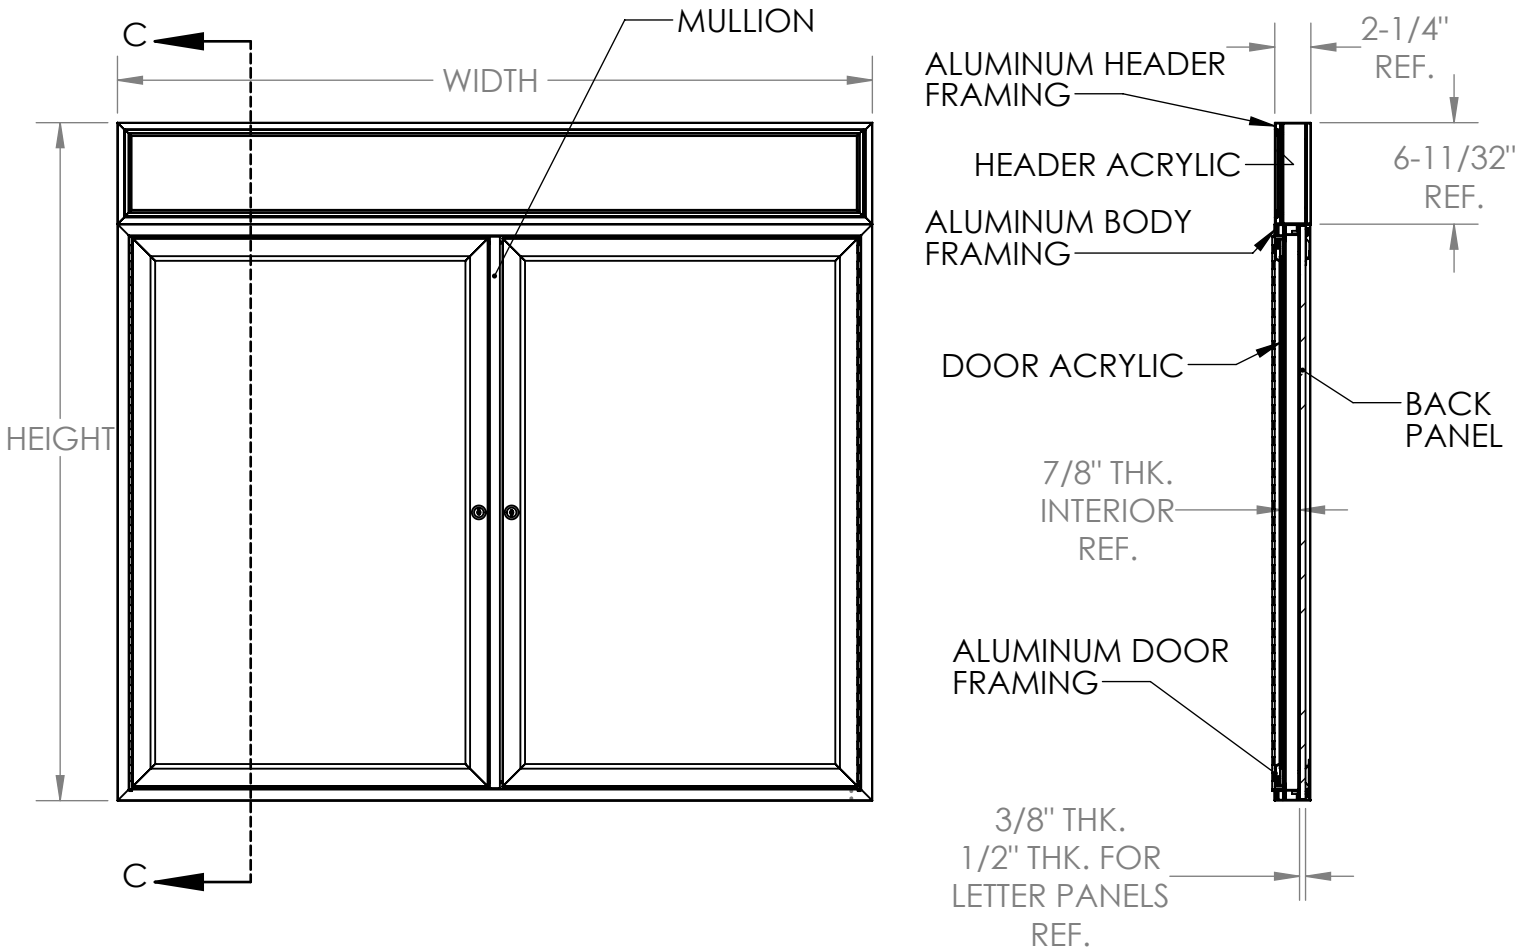

Ghent 36x24 1-Door Satin Headliner Caramel Vinyl Board

Product Spec Sheet

Provided by

MyBinding.com

When Image Matters.

Call Us at 1-800-944-4573

Series PAK & PAB

Directories & Enclosed Bulletin Boards
With Modular Headers

ghent®

Specifications

All exposed metal is to be satin (PA) or bronze (PB) anodized extruded aluminum. Body frame and doors are constructed with mitered corners. Doors have 1/8" thick acrylic panes, continuous hinges and tumble locks with keys. Door frames are self supporting and do not depend on the acrylic panes for strength. The interior panel of the unit can be one of the following: fabric, cork tackboard, porcelain, or felt changeable letter panels (for interior use), or vinyl changeable letter panels (for exterior use). Panels for exterior units have foil backing and silicone caulking. Exterior units are water resistant, NOT waterproof.

Sizes Available:

- 1-door units: 36" H x 24" W, 36" H x 30" W, and 36" H x 36" W.
- 2-door units: 36" H x 47-1/8" W, 36" H x 59-1/5" W, and 47-1/8" H x 59-1/4" W.
- 3-door units: 36" H x 70-1/4" W, 47-1/8" H x 70-1/4" W, 47-1/8" H x 96" W.

Interior Dimensions:

Overall width minus 1-3/8" x overall height minus 7-23/32".

MyBinding.com
5500 NE Moore Court
Hillsboro, OR 97124
Toll Free: 1-800-944-4573
Local: 503-640-5920