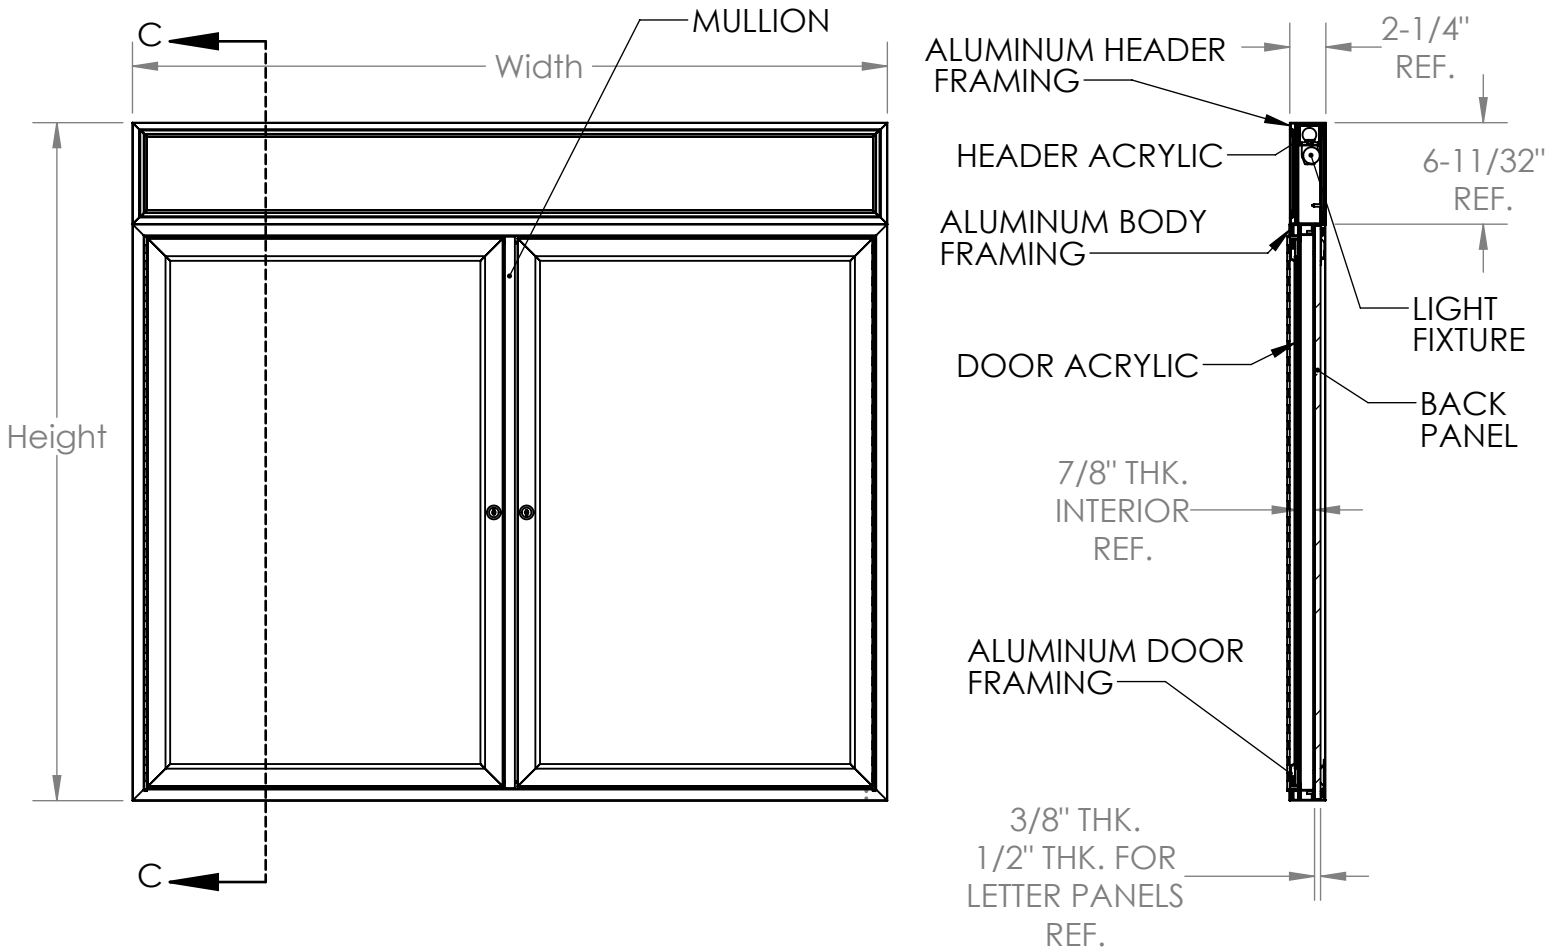

***Ghent 36x24 1-Door Satin
Illuminated Headliner
Caramel Vinyl Board***

Product Spec Sheet

Provided by

MyBinding.com
When Image Matters.

Call Us at 1-800-944-4573

Series PAKL & PABL

Directories & Enclosed Bulletin Boards
With Lighted Modular Headers

ghent®

Specifications

All exposed metal is to be satin (PA) or bronze (PB) anodized extruded aluminum. Body frame and doors are constructed with mitered corners. Doors have 1/8" thick acrylic panes, continuous hinges and tumble locks with keys. Door frames are self supporting and do not depend on the acrylic panes for strength. The interior panel of the unit can be one of the following: fabric, cork tackboard, porcelain, or felt changeable letter panels (for interior use), or vinyl changeable letter panels (for exterior use). Panels for exterior units have foil backing and silicone caulking. Exterior units are water resistant, NOT waterproof. Headers come with light fixture(s) mounted, but not wired. Light(s) are to be wired by a qualified electrician.

Sizes Available:

- 1-door units: 36" H x 24" W, 36" H x 30" W, and 36" H x 36" W.
- 2-door units: 36" H x 47-1/8" W, 36" H x 59-1/5" W, and 47-1/8" H x 59-1/4" W.
- 3-door units: 36" H x 70-1/4" W, 47-1/8" H x 70-1/4" W, 47-1/8" H x 96" W.

Interior Dimensions:

Overall width minus 1-3/8" x overall height minus 7-23/32".

MyBinding.com
5500 NE Moore Court
Hillsboro, OR 97124
Toll Free: 1-800-944-4573
Local: 503-640-5920