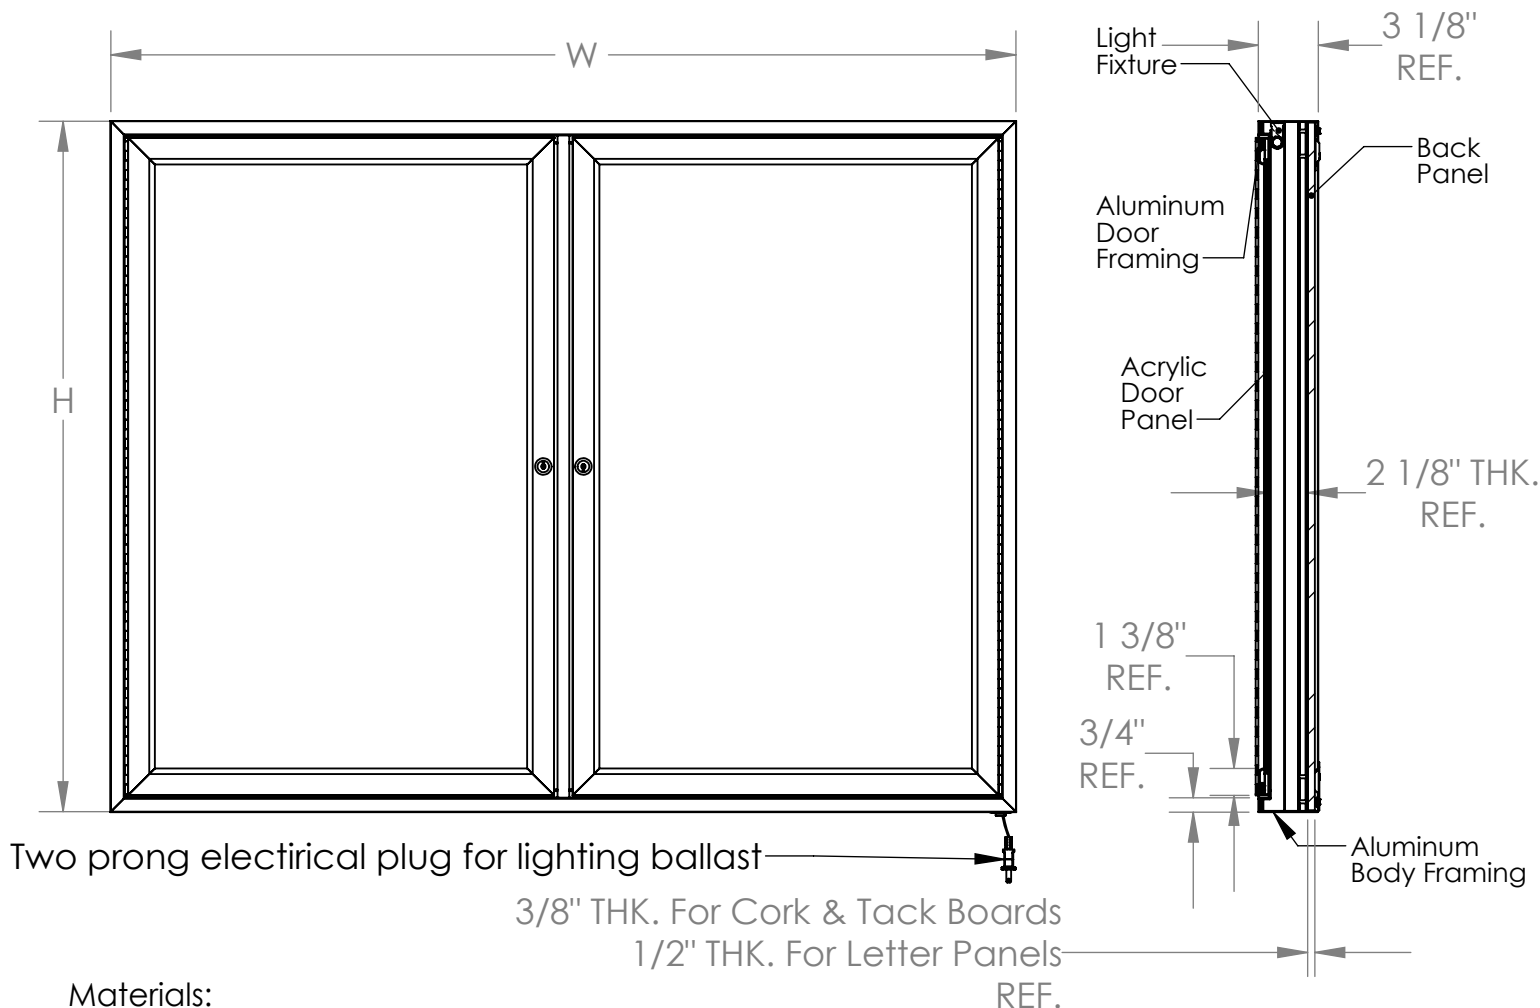

Ghent 24" x 18" 1-Door Walnut Frame Indoor Cork Board

Product Spec Sheet

Provided by

MyBinding.com

When Image Matters.

Call Us at 1-800-944-4573

Concealed Lighting Enclosed Bulletin Boards

Product Specifications

Materials:

- Framing: Satin anodized aluminum extrusion
- Doors: 1/8" clear acrylic

Features:

- Concealed steel corner brackets for secure mounting
- Available in 9 sizes:
 (1 Door) 36"H x 24"W, 36"H x 30"W, 36"H x 36"W
 (2 Door) 36"H x 48"W, 36"H x 60"W, 48"H x 60"W
 (3 Door) 36"H x 72"W, 48"H x 72"W, 48"H x 96"W
 Inside Dimension: Overall width minus 1-3/8" x overall height minus 1-3/8"
- Board is guaranteed for 10 years