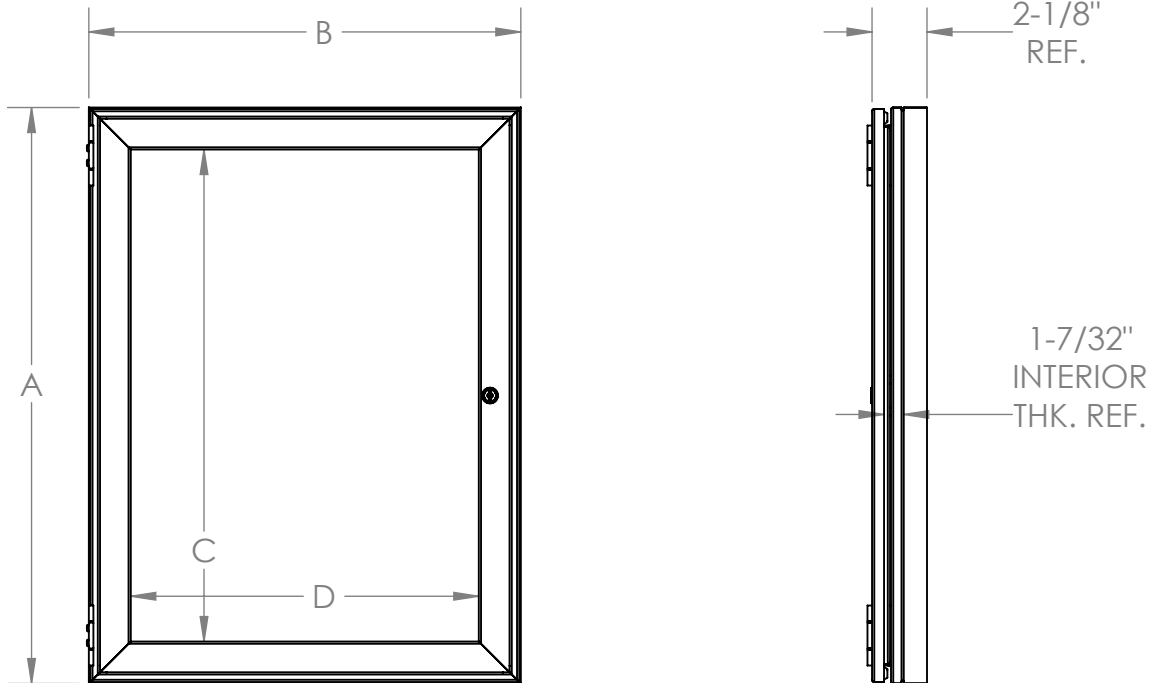

***Ghent 24"x18" 1-Door
Walnut Frame Indoor
Gray Tackboard***

Product Spec Sheet

Provided by

MyBinding.com

When Image Matters.

Call Us at 1-800-944-4573

Series PW1, PN1, & PWC1

One Door Wood Enclosed Bulletin,
Letter, Tack, & White Boards

Walnut framing shall be stained first and then clear-coated. Oak framing shall be clear-coated only. Door shall be 1/8" acrylic. Door to be equipped with nickel hinges and built-in lock with keys. The back panel of the case shall be fitted with optional vinyl, cork, tackboard, Porcelain, or changeable letterpanels for interior use.

Available Sizes:

ITEM #	A	B	C	D
PW12418, PN12418, PWC12418	24"	18"	20-1/2"	14-1/2"
PW13624, PN13624, PWC13624	36"	24"	32-1/2"	20-1/2"
PW13630, PN13630, PWC13630	36"	30"	32-1/2"	26-1/2"
PW13636, PN13636, PWC13636	36"	36"	32-1/2"	32-1/2"