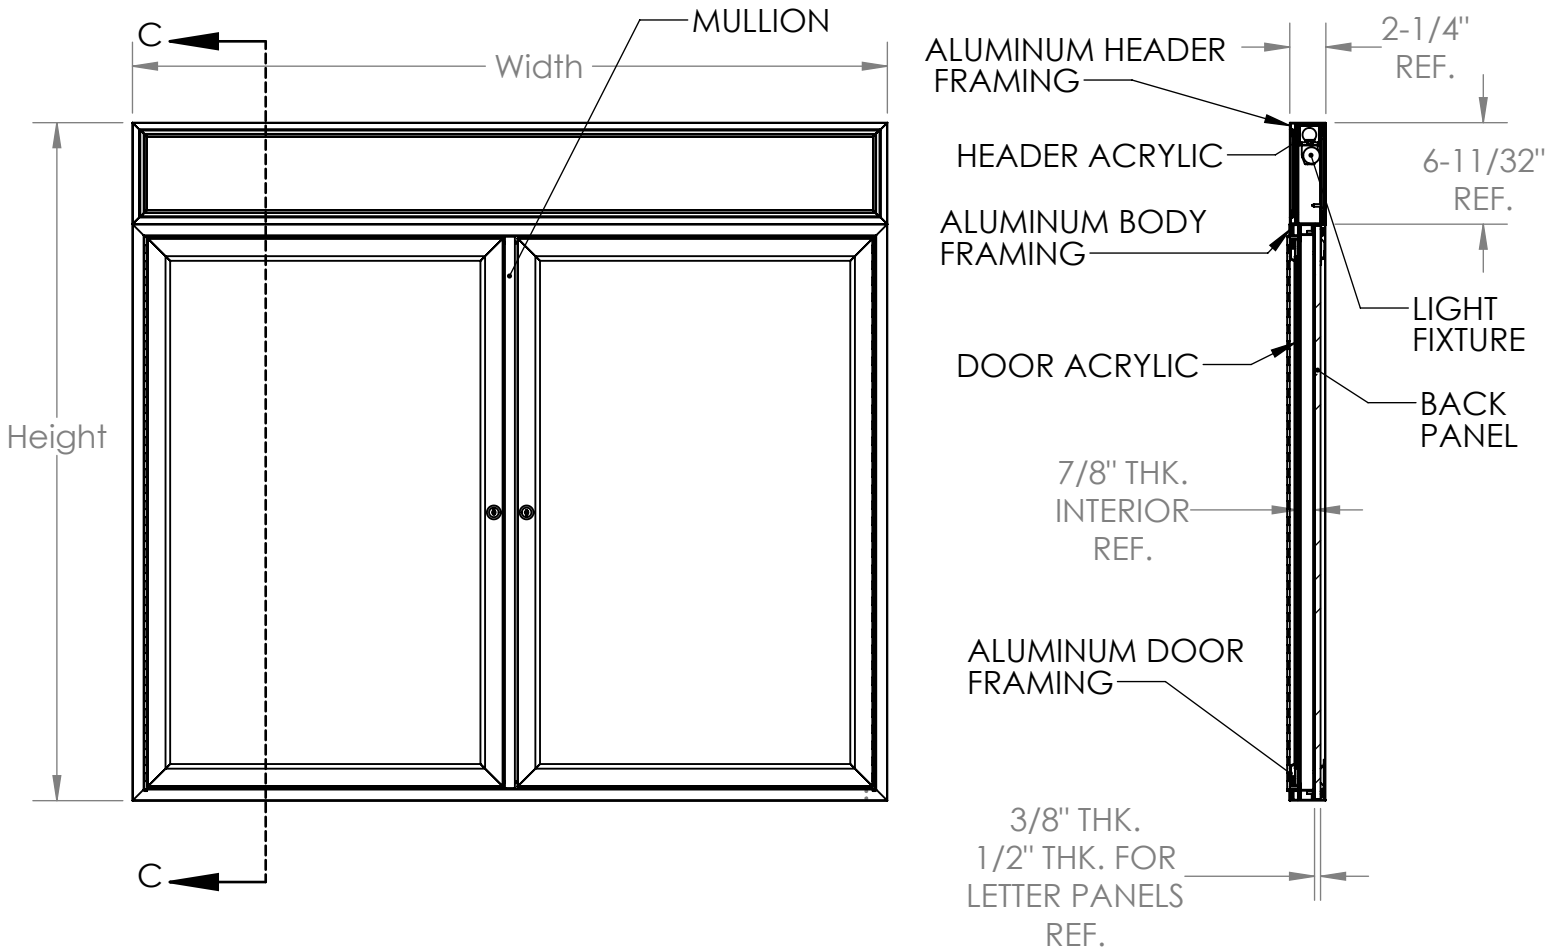

***Ghent 36x48 2-Door Satin  
Illuminated Headliner  
Caramel Vinyl Board***

Product Spec Sheet

*Provided by*

**MyBinding.com**

*When Image Matters.*

Call Us at 1-800-944-4573

## Specifications

All exposed metal is to be satin (PA) or bronze (PB) anodized extruded aluminum. Body frame and doors are constructed with mitered corners. Doors have 1/8" thick acrylic panes, continuous hinges and tumble locks with keys. Door frames are self supporting and do not depend on the acrylic panes for strength. The interior panel of the unit can be one of the following: fabric, cork tackboard, porcelain, or felt changeable letter panels (for interior use), or vinyl changeable letter panels (for exterior use). Panels for exterior units have foil backing and silicone caulking. Exterior units are water resistant, NOT waterproof. Headers come with light fixture(s) mounted, but not wired. Light(s) are to be wired by a qualified electrician.

## Sizes Available:

1-door units: 36" H x 24" W, 36" H x 30" W, and 36" H x 36" W.  
2-door units: 36" H x 47-1/8" W, 36" H x 59-1/5" W, and 47-1/8" H x 59-1/4" W.  
3-door units: 36" H x 70-1/4" W, 47-1/8" H x 70-1/4" W, 47-1/8" H x 96" W.