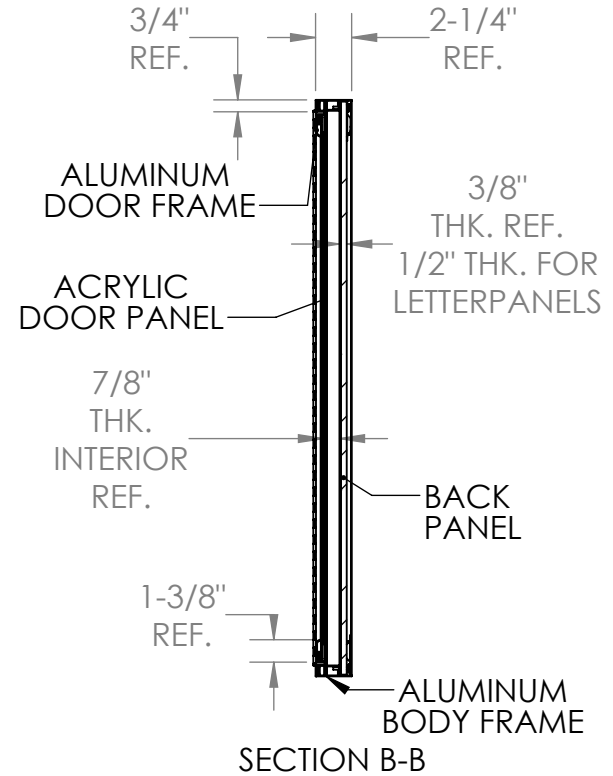

***Ghent 36" x 48" 2-Door Indoor
Enclosed Porcelain Magnetic Whiteboard
with Satin Aluminum Frame***

Product Spec Sheet

Provided by

MyBinding.com
When Image Matters.

Call Us at 1-800-944-4573

Series PA2 & PB2

Two Door Enclosed Bulletin,
Letter, Tack, & Whiteboards

Specifications

All exposed metal is to be satin (PA) or bronze (PB) anodized extruded aluminum. Body frame and doors are constructed with mitered corners. Doors have 1/8" thick acrylic panes, continuous hinges and tumble locks with keys. Door frames are self supporting and do not depend on the acrylic panes for strength. The interior panel of the unit can be one of the following: fabric, cork tackboard, porcelain, or felt changeable letter panels (for interior use), or vinyl changeable letter panels (for exterior use). Panels for exterior units have foil backing and silicone caulking.

Sizes available:

ITEM #	A	B	C	D
PA23648, PB23648	36"	47-1/8"	31-7/16"	19-7/16"
PA23660, PB23660	36"	59-1/4"	31-7/16"	25-7/16"
PA24860, PB24860	47-1/8"	59-1/4"	42-9/16"	25-7/16"