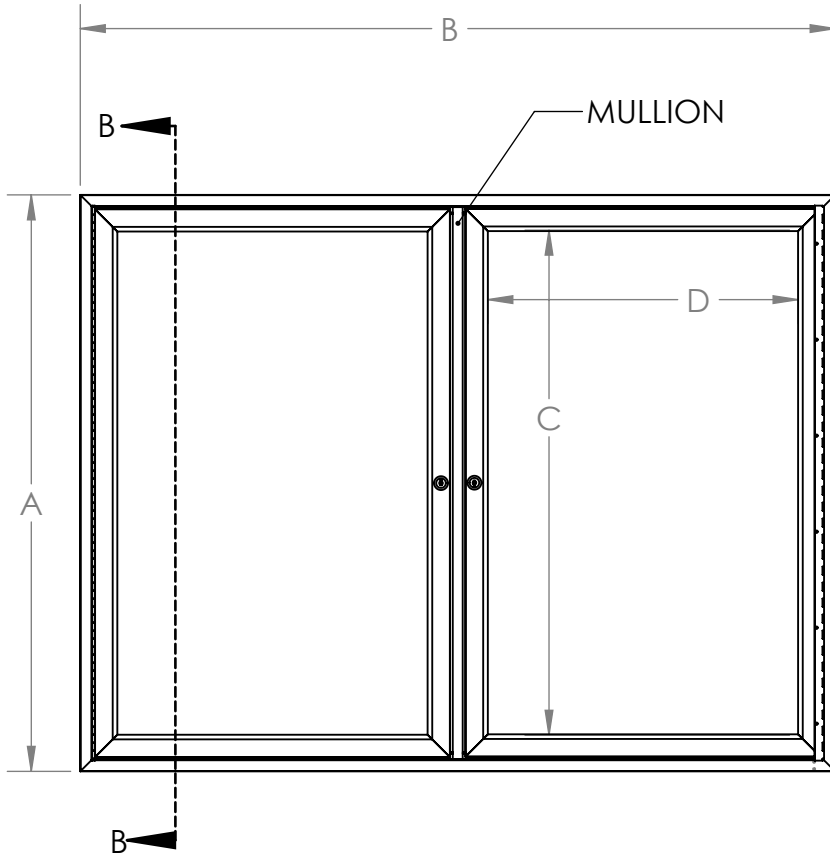

***Ghent 36" x 48" 2-Door Indoor
Enclosed Porcelain Magnetic Whiteboard
with Satin Aluminum Frame***

Product Spec Sheet

Provided by

MyBinding.com
When Image Matters.

Call Us at 1-800-944-4573

Series PA2 & PB2

Two Door Enclosed Bulletin,
Letter, Tack, & Whiteboards

Specifications

All exposed metal is to be satin (PA) or bronze (PB) anodized extruded aluminum. Body frame and doors are constructed with mitered corners. Doors have 1/8" thick acrylic panes, continuous hinges and tumble locks with keys. Door frames are self supporting and do not depend on the acrylic panes for strength. The interior panel of the unit can be one of the following: fabric, cork tackboard, porcelain, or felt changeable letter panels (for interior use), or vinyl changeable letter panels (for exterior use). Panels for exterior units have foil backing and silicone caulking.

Sizes available:

ITEM #	A	B	C	D
PA23648, PB23648	36"	47-1/8"	31-7/16"	19-7/16"
PA23660, PB23660	36"	59-1/4"	31-7/16"	25-7/16"
PA24860, PB24860	47-1/8"	59-1/4"	42-9/16"	25-7/16"