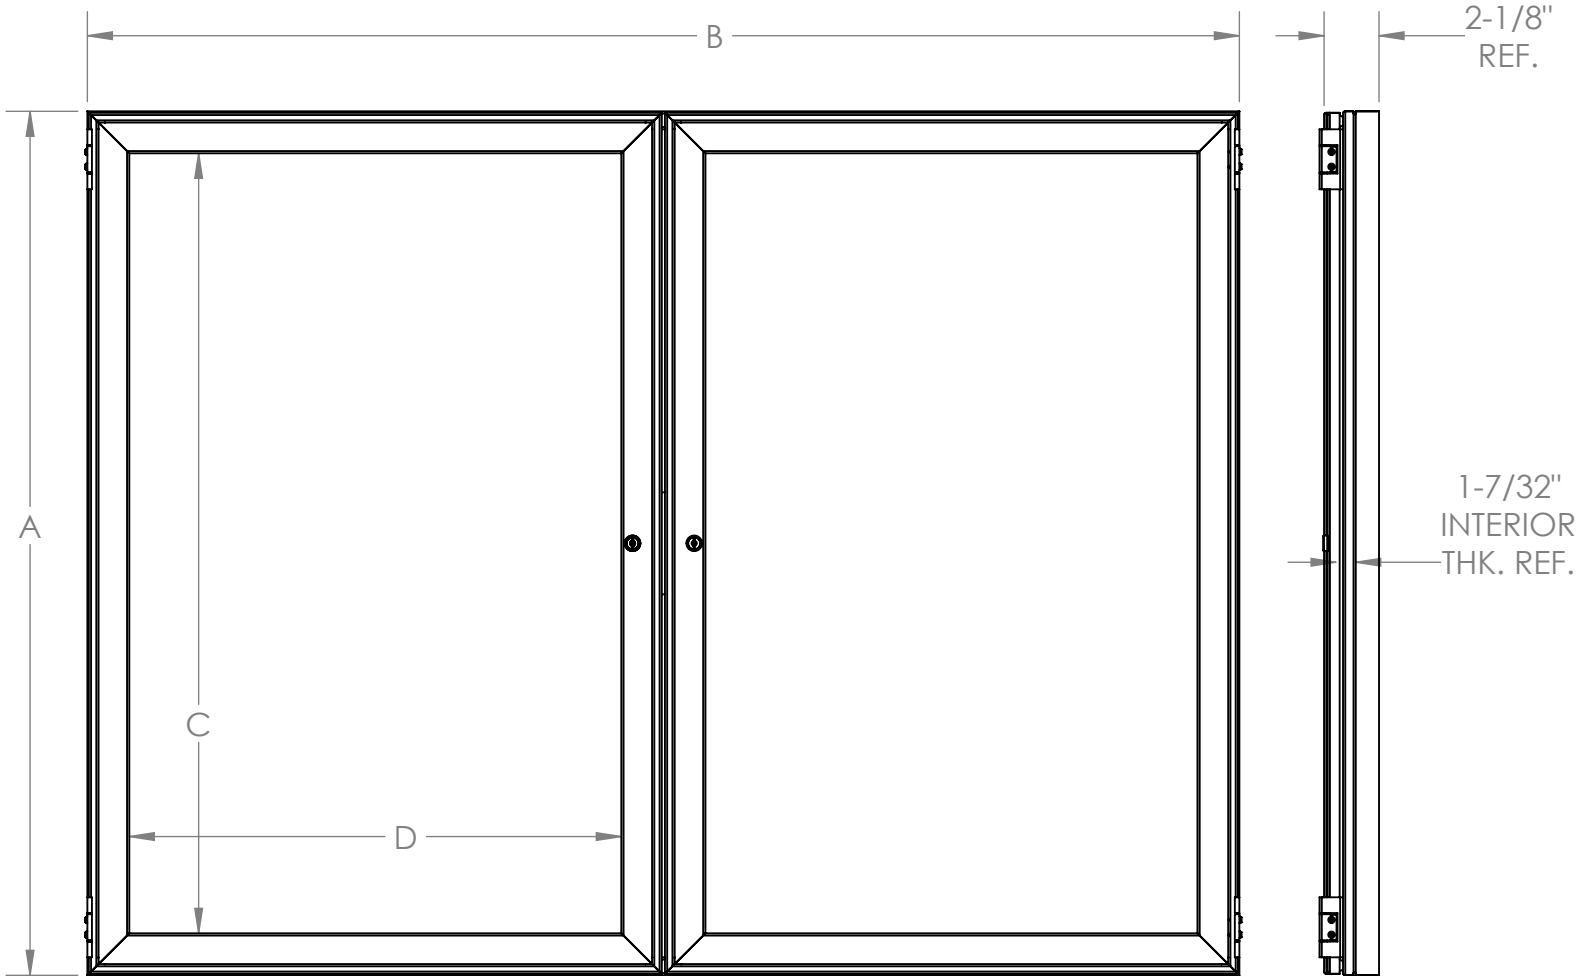

***Ghent 36" x 48" 2-Door Indoor
Enclosed Porcelain Magnetic
Whiteboard with Walnut Wood Frame***

Product Spec Sheet

Provided by

MyBinding.com

When Image Matters.

Call Us at 1-800-944-4573

Series PW2, PN2, & PWC2

Two Door Wood Enclosed Bulletin,
Letter, Tack, & White Boards

Walnut framing shall be stained first and then clear-coated. Oak framing shall be clear-coated only. Door shall be 1/8" acrylic. Door to be equipped with nickel hinges and built-in lock with keys. The back panel of the case shall be fitted with optional vinyl, cork, tackboard, Porcelain, or changeable letterpanels for interior use.

Available Sizes:

ITEM #	A	B	C	D
PW23648, PN23648, PWC23648	36"	48"	32-1/2"	20-1/2"
PW23660, PN23660, PWC23660	36"	60"	32-1/2"	26-1/2"
PW24860, PN24860, PWC24860	48"	60"	44-1/2"	26-1/2"

MyBinding.com
5500 NE Moore Court
Hillsboro, OR 97124
Toll Free: 1-800-944-4573
Local: 503-640-5920