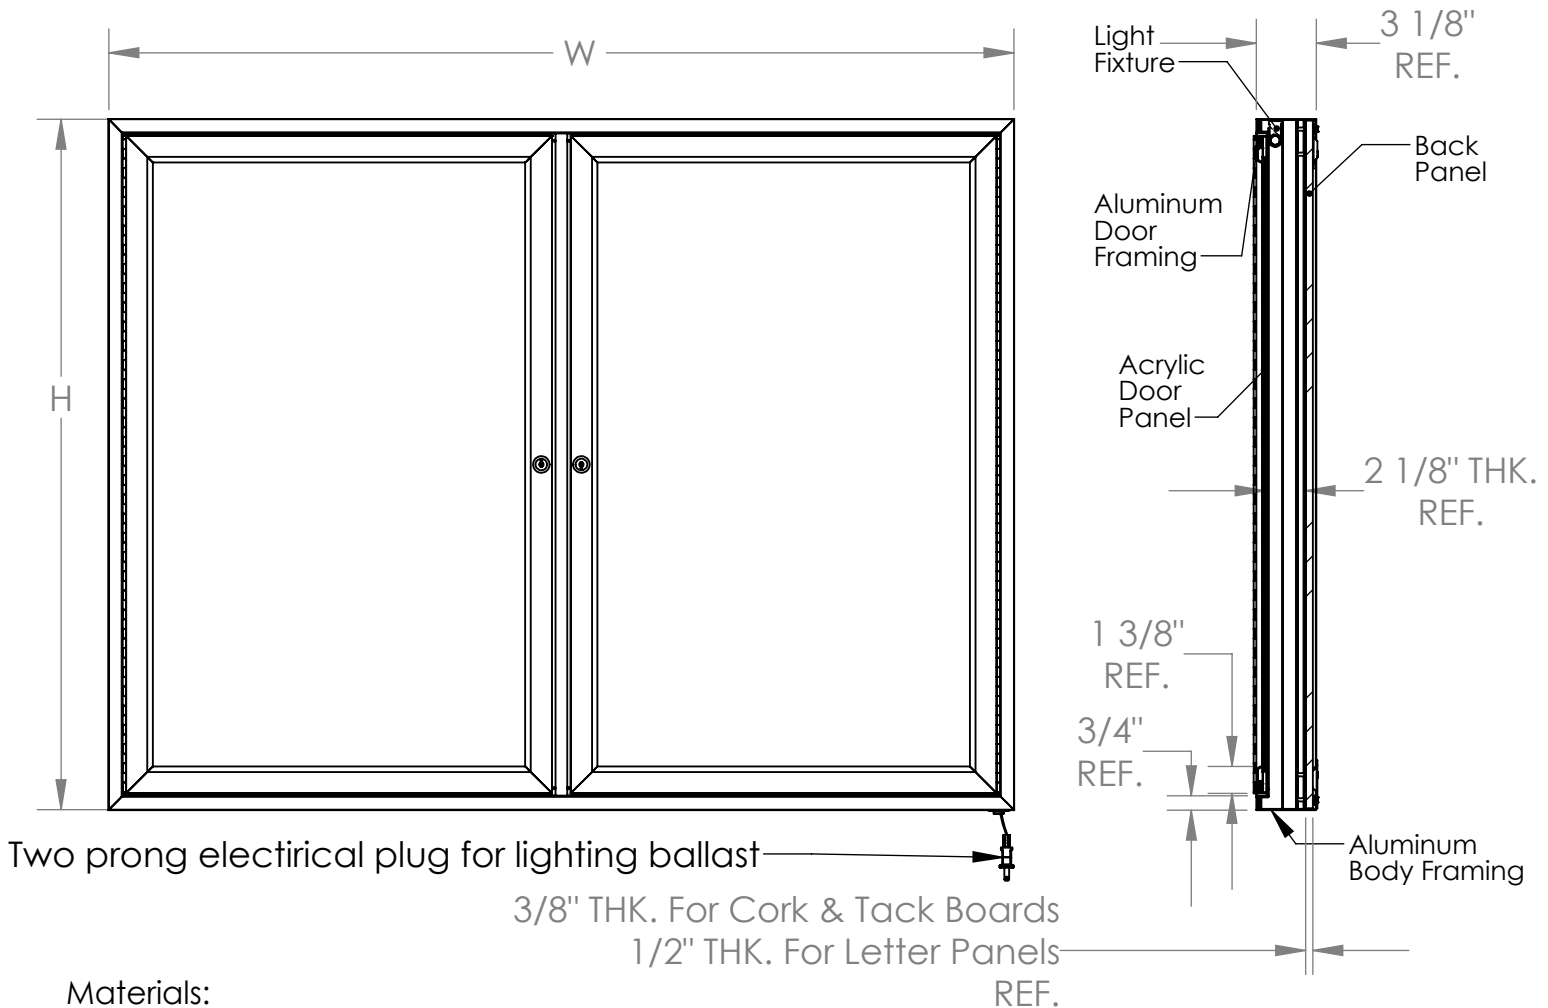

***Ghent 36" x 48" 2-Door Caramel
Vinyl Bulletin Board with Satin
Aluminum Frame***

Product Spec Sheet

Provided by

MyBinding.com

When Image Matters.

Call Us at 1-800-944-4573

Concealed Lighting Enclosed Bulletin Boards

Product Specifications

Materials:

- Framing: Satin anodized aluminum extrusion
- Doors: 1/8" clear acrylic

Features:

- Concealed steel corner brackets for secure mounting
- Available in 9 sizes:
 (1 Door) 36"H x 24"W, 36"H x 30"W, 36"H x 36"W
 (2 Door) 36"H x 48"W, 36"H x 60"W, 48"H x 60"W
 (3 Door) 36"H x 72"W, 48"H x 72"W, 48"H x 96"W
 Inside Dimension: Overall width minus 1-3/8" x overall height minus 1-3/8"
- Board is guaranteed for 10 years