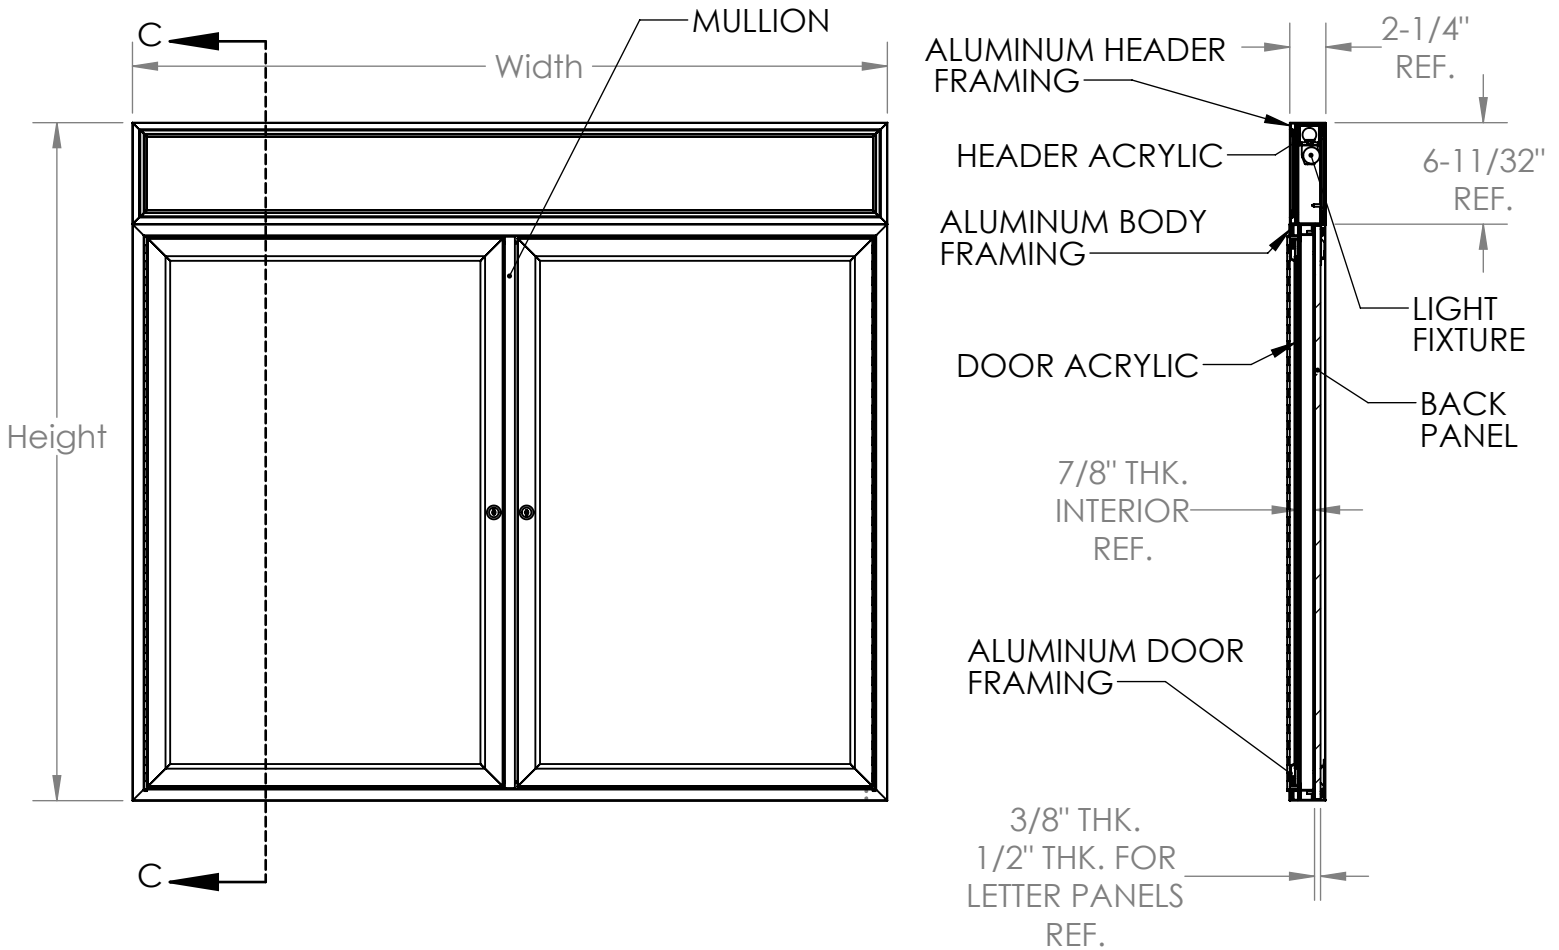

Ghent 36''x48'' 2-Door Satin Aluminum Illuminated Headliner Corkboard

Product Spec Sheet

Provided by

MyBinding.com
When Image Matters.

Call Us at 1-800-944-4573

Series PAKL & PABL

Directories & Enclosed Bulletin Boards
With Lighted Modular Headers

ghent®

Specifications

All exposed metal is to be satin (PA) or bronze (PB) anodized extruded aluminum. Body frame and doors are constructed with mitered corners. Doors have 1/8" thick acrylic panes, continuous hinges and tumble locks with keys. Door frames are self supporting and do not depend on the acrylic panes for strength. The interior panel of the unit can be one of the following: fabric, cork tackboard, porcelain, or felt changeable letter panels (for interior use), or vinyl changeable letter panels (for exterior use). Panels for exterior units have foil backing and silicone caulking. Exterior units are water resistant, NOT waterproof.

Headers come with light fixture(s) mounted, but not wired. Light(s) are to be wired by a qualified electrician.

Sizes Available:

1-door units: 36" H x 24" W, 36" H x 30" W, and 36" H x 36" W.

2-door units: 36" H x 47-1/8" W, 36" H x 59-1/5" W, and 47-1/8" H x 59-1/4" W.

3-door units: 36" H x 70-1/4" W, 47-1/8" H x 70-1/4" W, 47-1/8" H x 96" W.

Interior Dimensions:

Overall width minus 1-3/8" x overall height minus 7-23/32".

MyBinding.com
5500 NE Moore Court
Hillsboro, OR 97124
Toll Free: 1-800-944-4573
Local: 503-640-5920