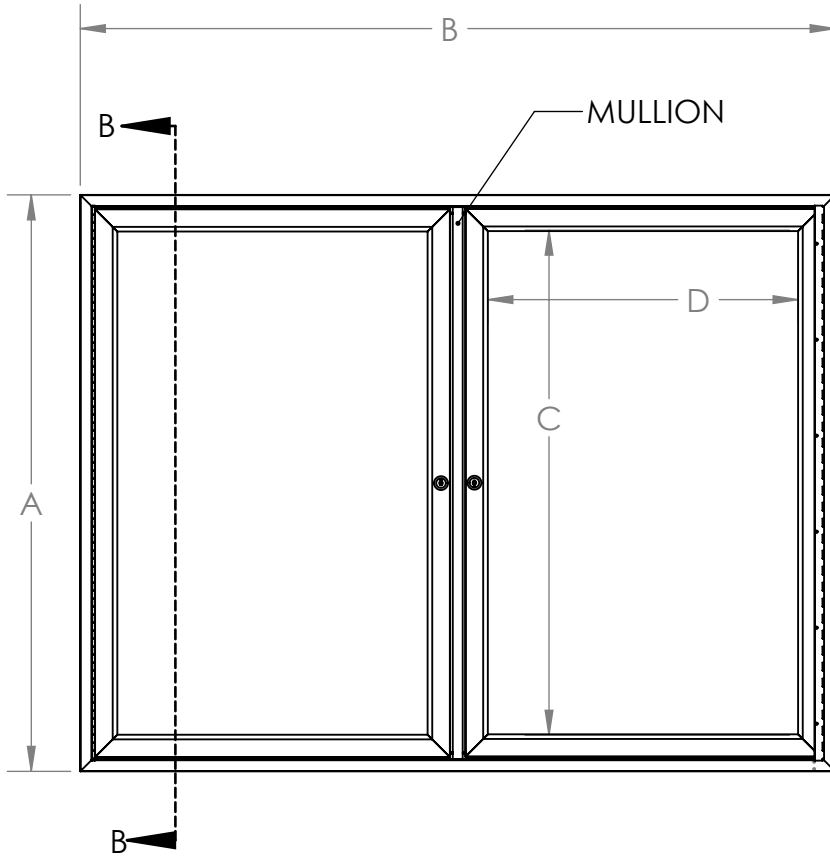

***Ghent 36"x48" 2 Door
Satin Aluminum Indoor
Beige Tackboard***

Product Spec Sheet

Provided by

MyBinding.com

When Image Matters.

Call Us at 1-800-944-4573

Series PA2 & PB2

Two Door Enclosed Bulletin,
Letter, Tack, & Whiteboards

Specifications

All exposed metal is to be satin (PA) or bronze (PB) anodized extruded aluminum. Body frame and doors are constructed with mitered corners. Doors have 1/8" thick acrylic panes, continuous hinges and tumble locks with keys. Door frames are self supporting and do not depend on the acrylic panes for strength. The interior panel of the unit can be one of the following: fabric, cork tackboard, porcelain, or felt changeable letter panels (for interior use), or vinyl changeable letter panels (for exterior use). Panels for exterior units have foil backing and silicone caulking.

Sizes available:

ITEM #	A	B	C	D
PA23648, PB23648	36"	47-1/8"	31-7/16"	19-7/16"
PA23660, PB23660	36"	59-1/4"	31-7/16"	25-7/16"
PA24860, PB24860	47-1/8"	59-1/4"	42-9/16"	25-7/16"