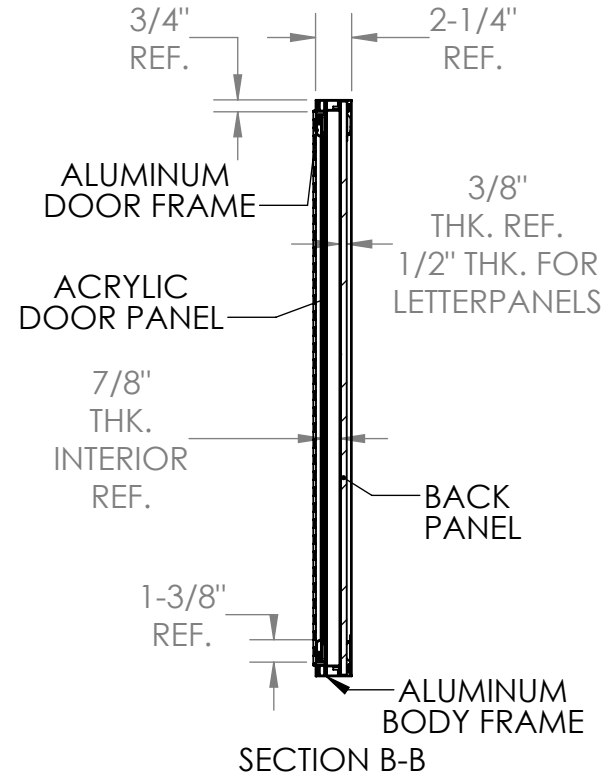

***Ghent 36"x48" 2 Door
Satin Aluminum Indoor
Beige Tackboard***

Product Spec Sheet

Provided by

MyBinding.com

When Image Matters.

Call Us at 1-800-944-4573

Series PA2 & PB2

Two Door Enclosed Bulletin,
Letter, Tack, & Whiteboards

Specifications

All exposed metal is to be satin (PA) or bronze (PB) anodized extruded aluminum. Body frame and doors are constructed with mitered corners. Doors have 1/8" thick acrylic panes, continuous hinges and tumble locks with keys. Door frames are self supporting and do not depend on the acrylic panes for strength. The interior panel of the unit can be one of the following: fabric, cork tackboard, porcelain, or felt changeable letter panels (for interior use), or vinyl changeable letter panels (for exterior use). Panels for exterior units have foil backing and silicone caulking.

Sizes available:

ITEM #	A	B	C	D
PA23648, PB23648	36"	47-1/8"	31-7/16"	19-7/16"
PA23660, PB23660	36"	59-1/4"	31-7/16"	25-7/16"
PA24860, PB24860	47-1/8"	59-1/4"	42-9/16"	25-7/16"