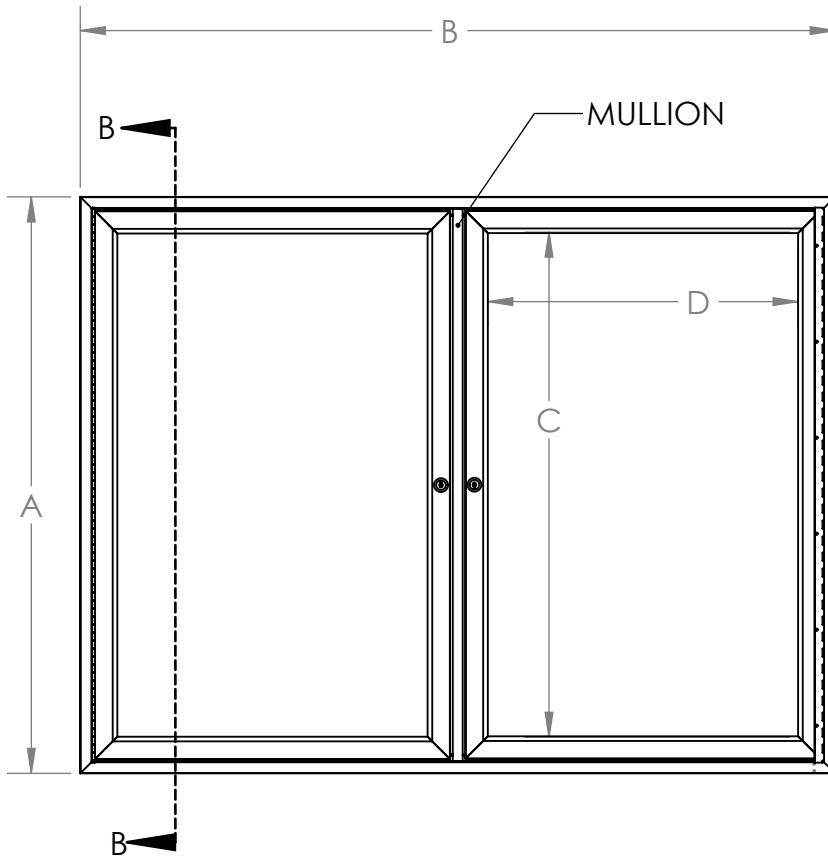

Ghent 36" x 48" 2Door Satin Aluminum Black Letterboard

Product Spec Sheet

Provided by

MyBinding.com

When Image Matters.

Call Us at 1-800-944-4573

Series PA2 & PB2

Two Door Enclosed Bulletin,
Letter, Tack, & Whiteboards

Specifications

All exposed metal is to be satin (PA) or bronze (PB) anodized extruded aluminum. Body frame and doors are constructed with mitered corners. Doors have 1/8" thick acrylic panes, continuous hinges and tumble locks with keys. Door frames are self supporting and do not depend on the acrylic panes for strength. The interior panel of the unit can be one of the following: fabric, cork tackboard, porcelain, or felt changeable letter panels (for interior use), or vinyl changeable letter panels (for exterior use). Panels for exterior units have foil backing and silicone caulking.

Sizes available:

ITEM #	A	B	C	D
PA23648, PB23648	36"	47-1/8"	31-7/16"	19-7/16"
PA23660, PB23660	36"	59-1/4"	31-7/16"	25-7/16"
PA24860, PB24860	47-1/8"	59-1/4"	42-9/16"	25-7/16"

MyBinding.com
5500 NE Moore Court
Hillsboro, OR 97124
Toll Free: 1-800-944-4573
Local: 503-640-5920