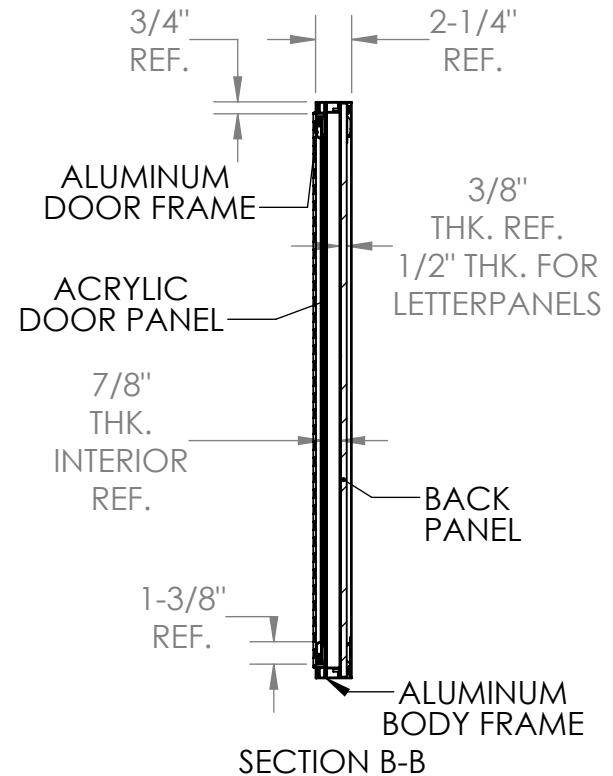

Ghent 36" x 48" 2Door Satin Aluminum Black Letterboard

Product Spec Sheet

Provided by

MyBinding.com

When Image Matters.

Call Us at 1-800-944-4573

Series PA2 & PB2

Two Door Enclosed Bulletin,
Letter, Tack, & Whiteboards

Specifications

All exposed metal is to be satin (PA) or bronze (PB) anodized extruded aluminum. Body frame and doors are constructed with mitered corners. Doors have 1/8" thick acrylic panes, continuous hinges and tumble locks with keys. Door frames are self supporting and do not depend on the acrylic panes for strength. The interior panel of the unit can be one of the following: fabric, cork tackboard, porcelain, or felt changeable letter panels (for interior use), or vinyl changeable letter panels (for exterior use). Panels for exterior units have foil backing and silicone caulking.

Sizes available:

ITEM #	A	B	C	D
PA23648, PB23648	36"	47-1/8"	31-7/16"	19-7/16"
PA23660, PB23660	36"	59-1/4"	31-7/16"	25-7/16"
PA24860, PB24860	47-1/8"	59-1/4"	42-9/16"	25-7/16"

MyBinding.com
5500 NE Moore Court
Hillsboro, OR 97124
Toll Free: 1-800-944-4573
Local: 503-640-5920