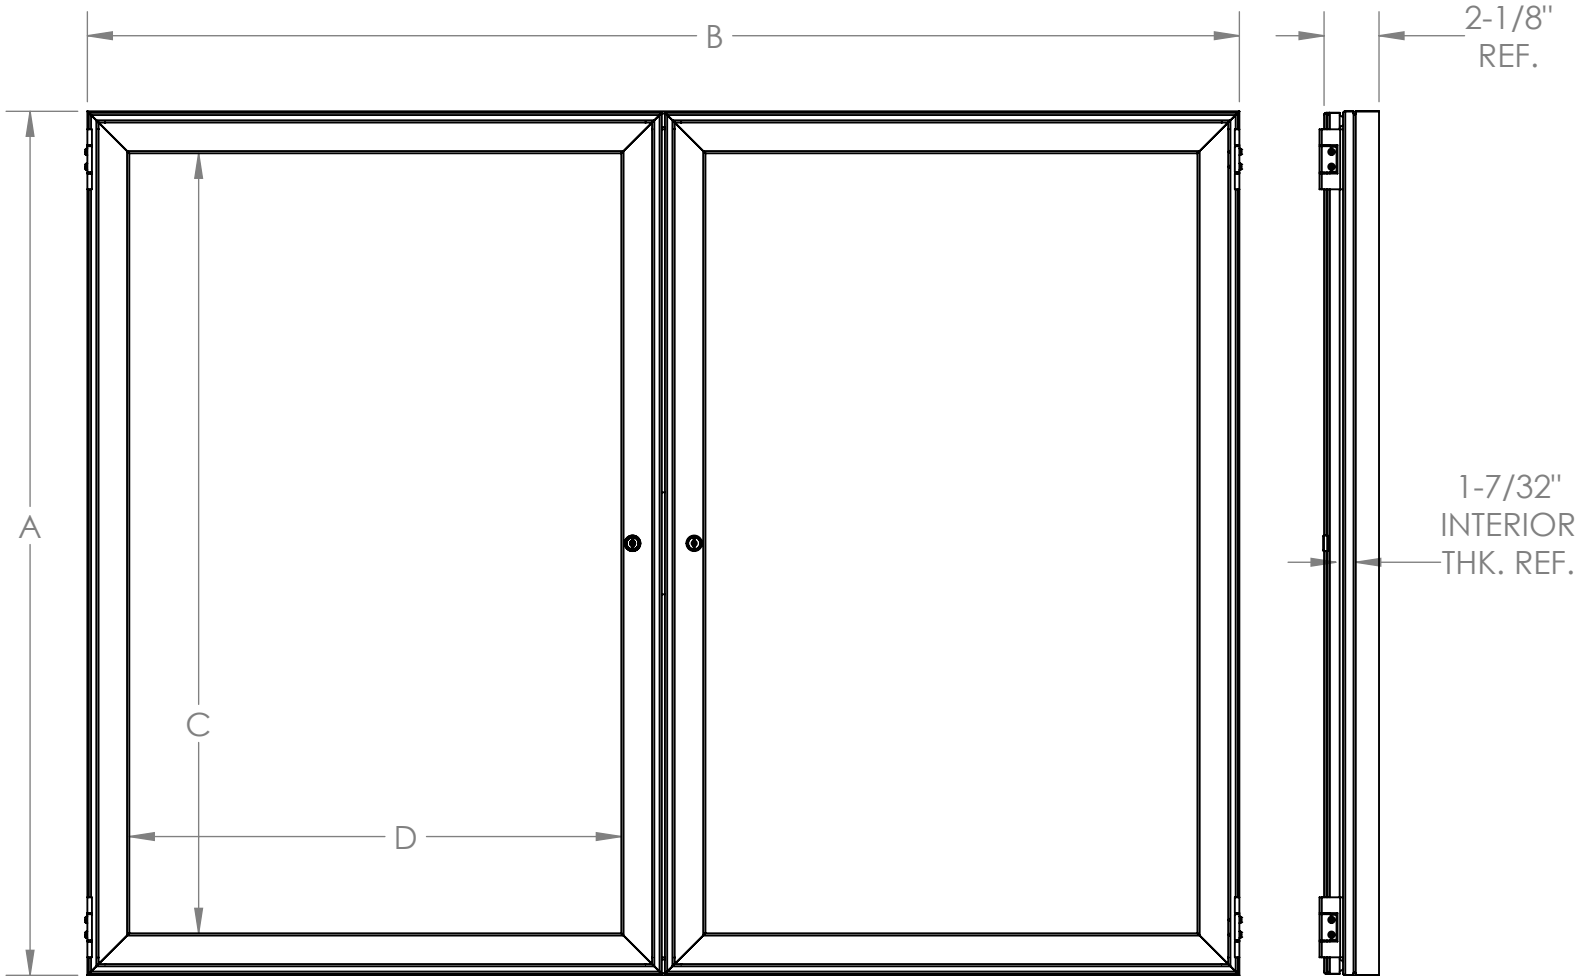

Ghent 36"x48" 2-Door Walnut Indoor Black Letterboard

Product Spec Sheet

Provided by

MyBinding.com

When Image Matters.

Call Us at 1-800-944-4573

Series PW2, PN2, & PWC2

Two Door Wood Enclosed Bulletin,
Letter, Tack, & White Boards

Walnut framing shall be stained first and then clear-coated. Oak framing shall be clear-coated only. Door shall be 1/8" acrylic. Door to be equipped with nickel hinges and built-in lock with keys. The back panel of the case shall be fitted with optional vinyl, cork, tackboard, Porcelain, or changeable letterpanels for interior use.

Available Sizes:

ITEM #	A	B	C	D
PW23648, PN23648, PWC23648	36"	48"	32-1/2"	20-1/2"
PW23660, PN23660, PWC23660	36"	60"	32-1/2"	26-1/2"
PW24860, PN24860, PWC24860	48"	60"	44-1/2"	26-1/2"

MyBinding.com
5500 NE Moore Court
Hillsboro, OR 97124
Toll Free: 1-800-944-4573
Local: 503-640-5920