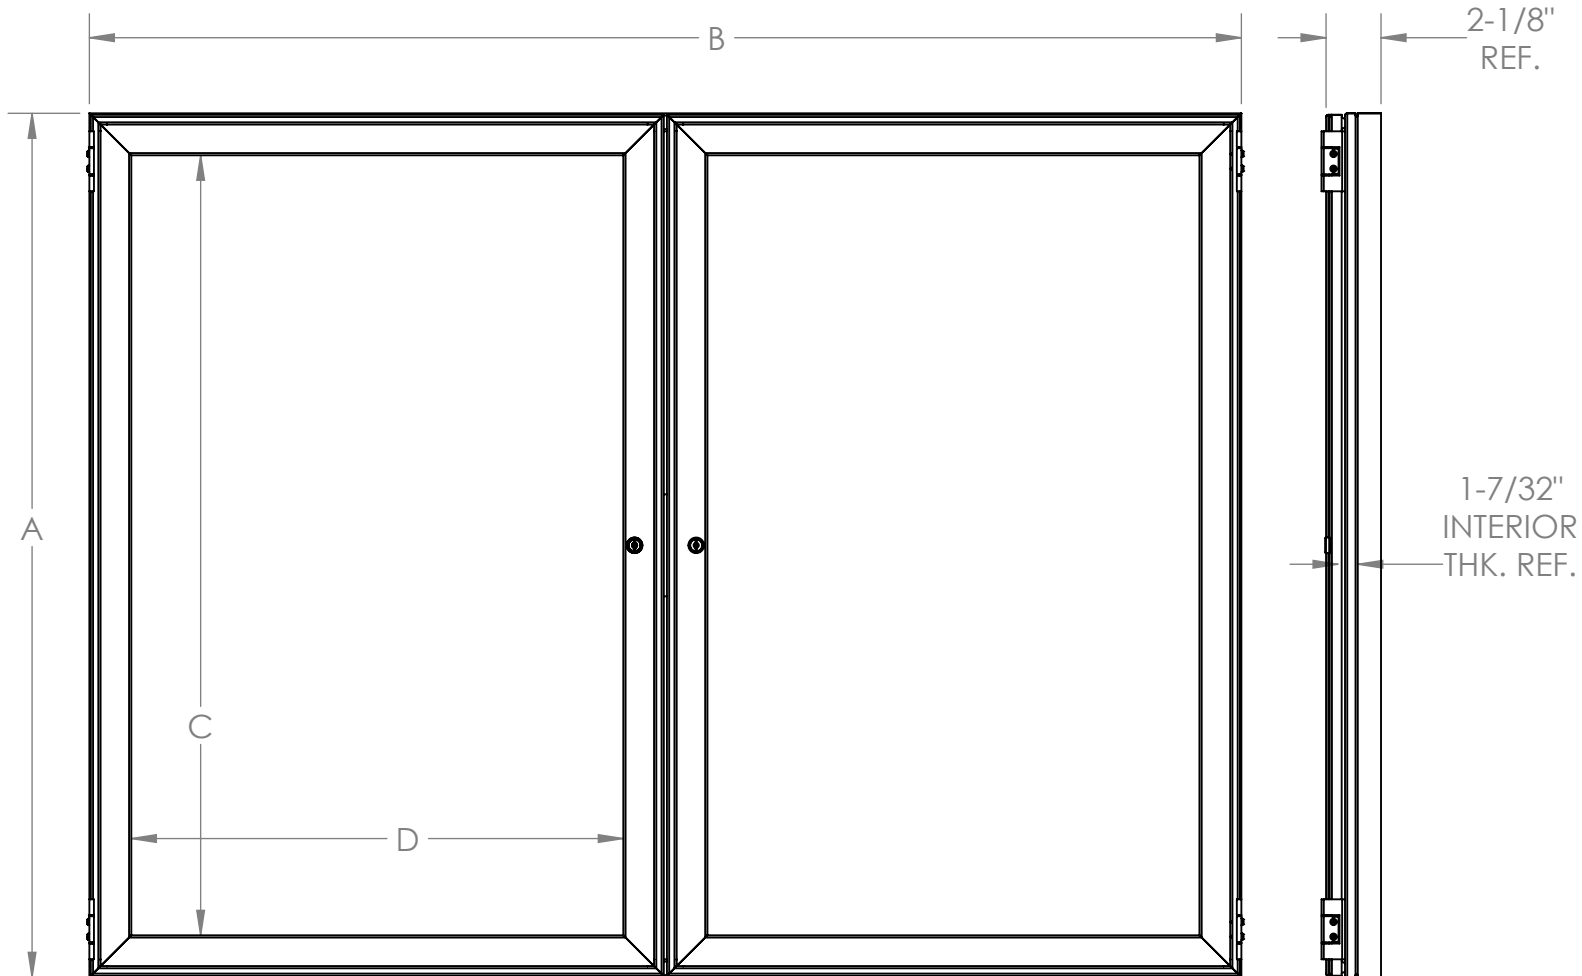

***Ghent 36"x48" 2-Door
Walnut Frame Indoor
Beige Tackboard***

Product Spec Sheet

Provided by

MyBinding.com

When Image Matters.

Call Us at 1-800-944-4573

Series PW2, PN2, & PWC2

Two Door Wood Enclosed Bulletin,
Letter, Tack, & White Boards

Walnut framing shall be stained first and then clear-coated. Oak framing shall be clear-coated only. Door shall be 1/8" acrylic. Door to be equipped with nickel hinges and built-in lock with keys. The back panel of the case shall be fitted with optional vinyl, cork, tackboard, Porcelain, or changeable letterpanels for interior use.

Available Sizes:

ITEM #	A	B	C	D
PW23648, PN23648, PWC23648	36"	48"	32-1/2"	20-1/2"
PW23660, PN23660, PWC23660	36"	60"	32-1/2"	26-1/2"
PW24860, PN24860, PWC24860	48"	60"	44-1/2"	26-1/2"

MyBinding.com
5500 NE Moore Court
Hillsboro, OR 97124
Toll Free: 1-800-944-4573
Local: 503-640-5920