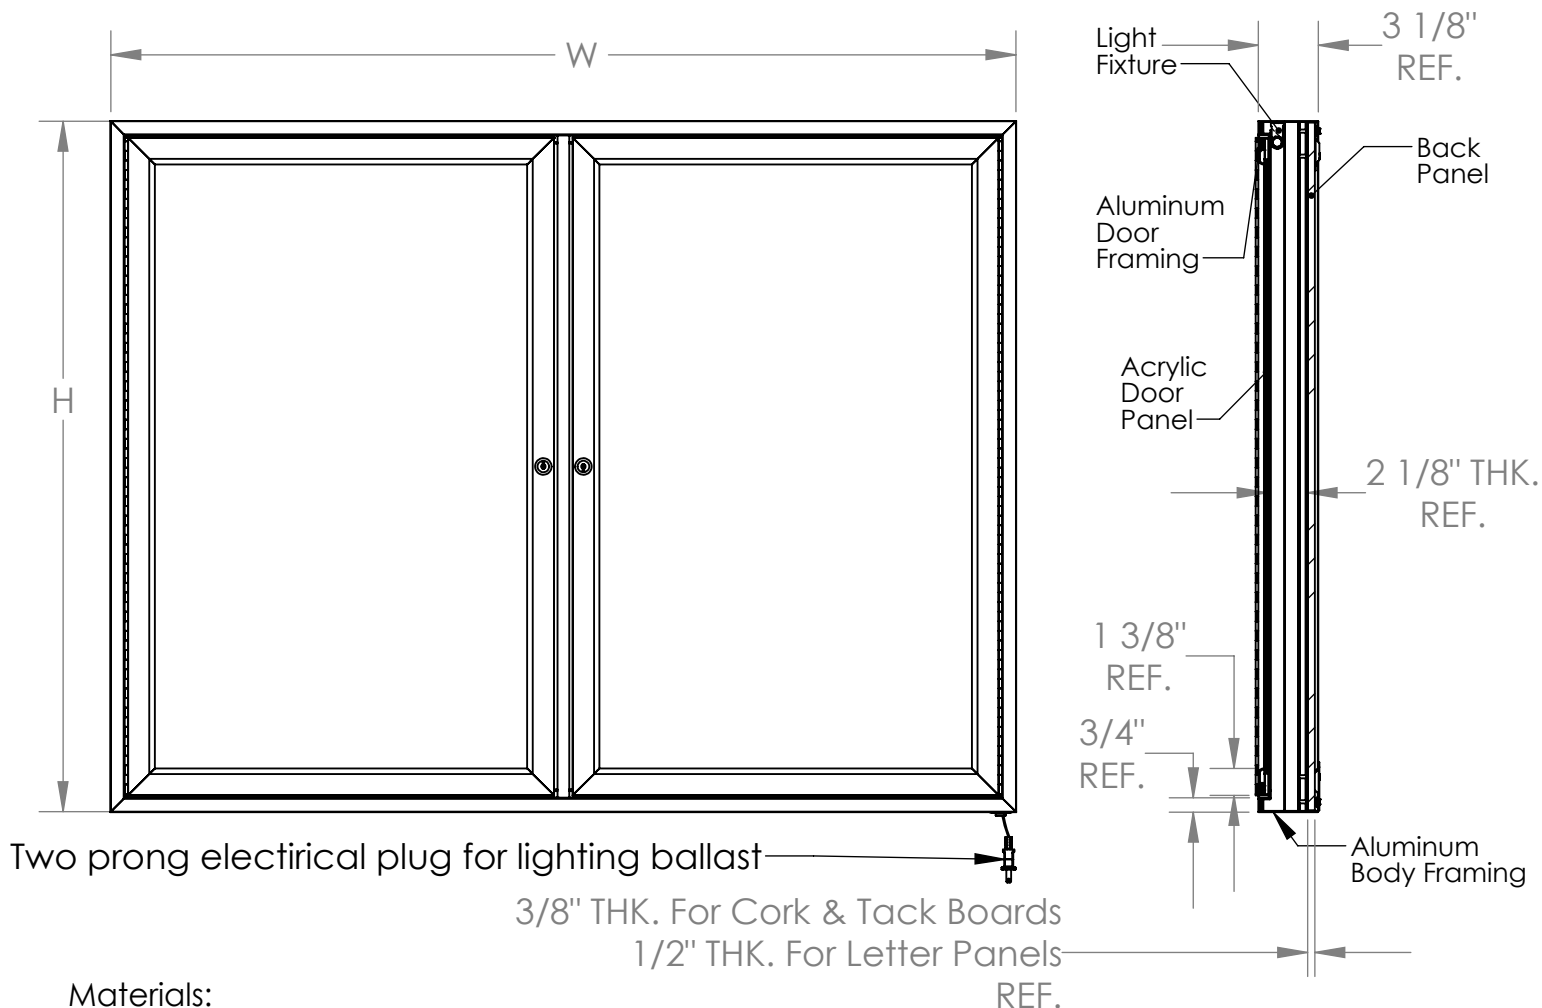

***Ghent 36" x 72" 3-Door Enclosed
Natural Cork Bulletin Board with
Satin Aluminum Frame***

Product Spec Sheet

Provided by

MyBinding.com
When Image Matters.

Call Us at 1-800-944-4573

Concealed Lighting Enclosed Bulletin Boards

Product Specifications

Materials:

- Framing: Satin anodized aluminum extrusion
- Doors: 1/8" clear acrylic

Features:

- Concealed steel corner brackets for secure mounting
- Available in 9 sizes:
 (1 Door) 36"H x 24"W, 36"H x 30"W, 36"H x 36"W
 (2 Door) 36"H x 48"W, 36"H x 60"W, 48"H x 60"W
 (3 Door) 36"H x 72"W, 48"H x 72"W, 48"H x 96"W
 Inside Dimension: Overall width minus 1-3/8" x overall height minus 1-3/8"
- Board is guaranteed for 10 years