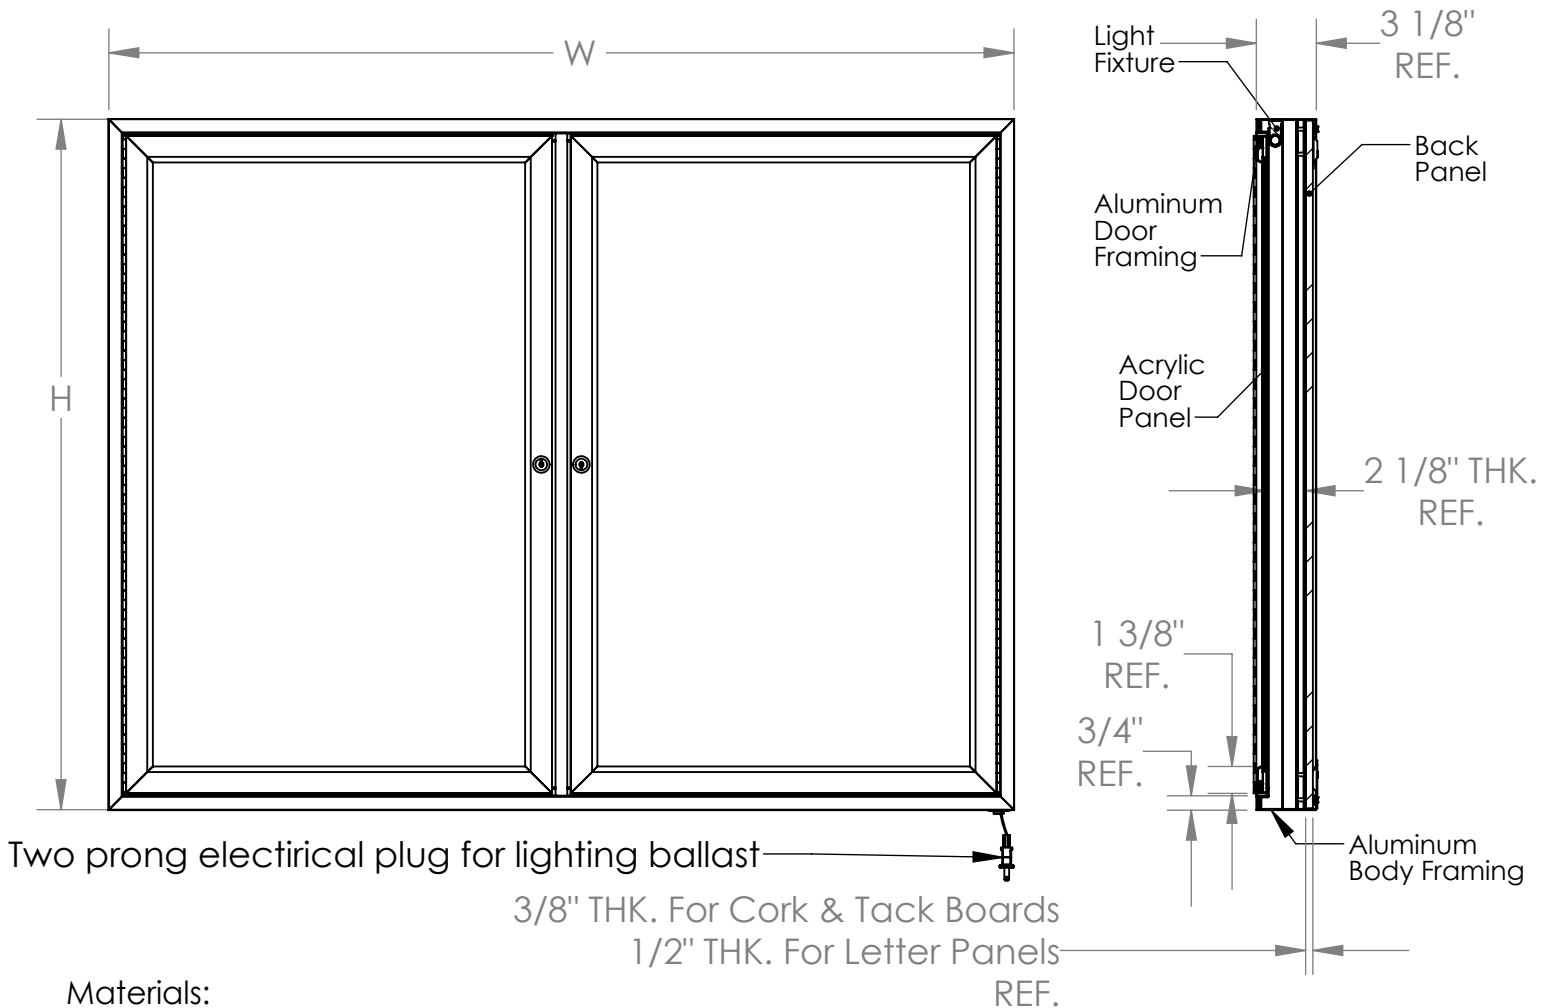

***Ghent 36" x 72" 3-Door
Enclosed Natural Cork Bulletin
Board with Oak Wood Frame***

Product Spec Sheet

Provided by

MyBinding.com

When Image Matters.

Call Us at 1-800-944-4573

Concealed Lighting Enclosed Bulletin Boards

Product Specifications

Materials:

- Framing: Satin anodized aluminum extrusion
- Doors: 1/8" clear acrylic

Features:

- Concealed steel corner brackets for secure mounting
- Available in 9 sizes:
 (1 Door) 36"H x 24"W, 36"H x 30"W, 36"H x 36"W
 (2 Door) 36"H x 48"W, 36"H x 60"W, 48"H x 60"W
 (3 Door) 36"H x 72"W, 48"H x 72"W, 48"H x 96"W
 Inside Dimension: Overall width minus 1-3/8" x overall height minus 1-3/8"
- Board is guaranteed for 10 years