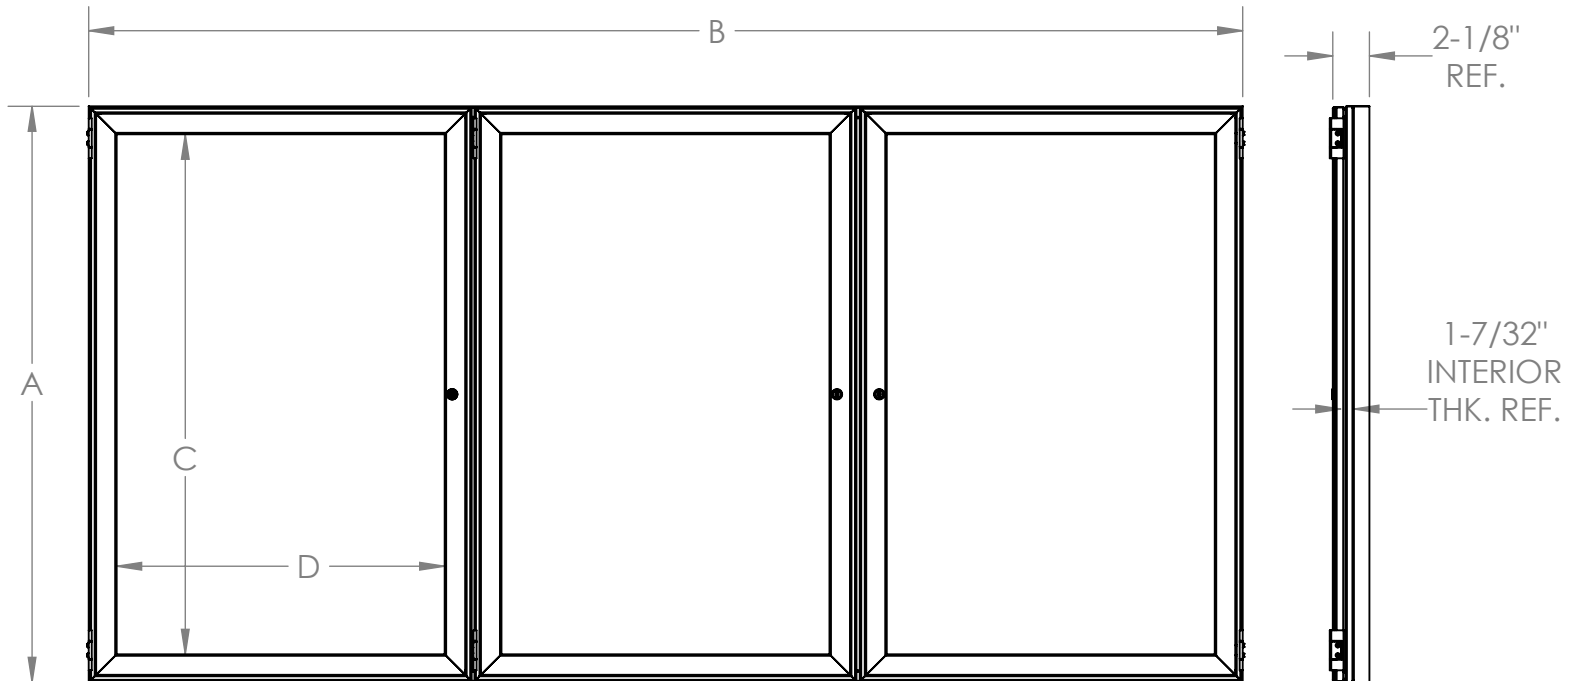

***Ghent 36" x 72" 3-Door Indoor
Enclosed Porcelain Magnetic
Whiteboard with Walnut Wood Frame***

Product Spec Sheet

Provided by

MyBinding.com
When Image Matters.

Call Us at 1-800-944-4573

Series PW3, PN3, & PWC3

Three Door Wood Enclosed Bulletin,
Letter, Tack, & White Boards

Walnut framing shall be stained first and then clear-coated. Oak framing shall be clear-coated only. Door shall be 1/8" acrylic. Door to be equipped with nickel hinges and built-in lock with keys. The back panel of the case shall be fitted with optional vinyl, cork, tackboard, Porcelain, or changeable letterpanels for interior use.

Available Sizes:

ITEM #	A	B	C	D
PW33672, PN33672, PWC33672	36"	72-1/8"	32-1/2"	68-5/8"
PW34872, PN34872, PWC34872	48"	72-1/8"	44-1/2"	68-5/8"
PW34896, PN34896, PWC34896	48"	96-1/8"	44-1/2"	92-5/8"

MyBinding.com
5500 NE Moore Court
Hillsboro, OR 97124
Toll Free: 1-800-944-4573
Local: 503-640-5920