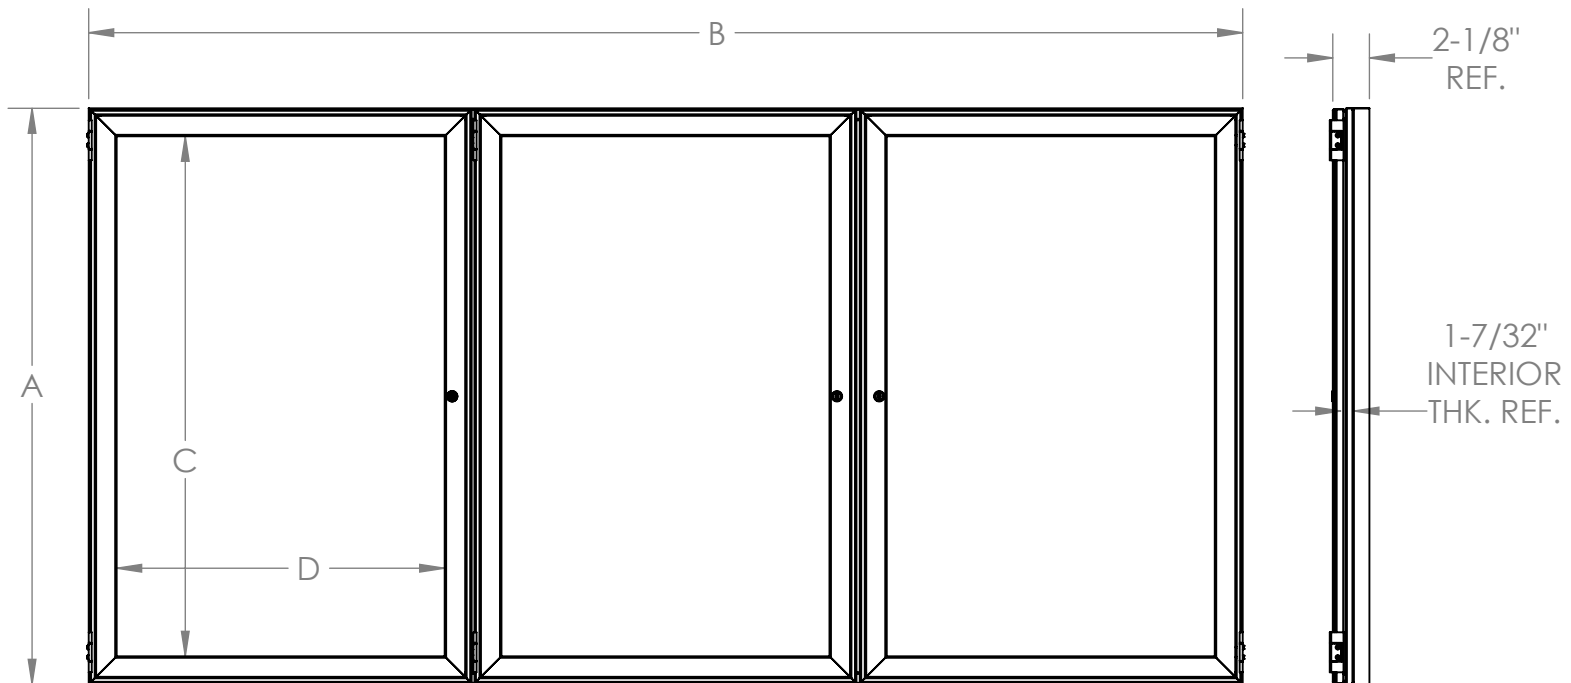

# ***Ghent 36"x72" 3-Door Rubber Tackboard w/ Walnut Frame - Black***

Product Spec Sheet

*Provided by*

**MyBinding.com**

*When Image Matters.*

Call Us at 1-800-944-4573

## Series PW3, PN3, & PWC3

Three Door Wood Enclosed Bulletin,  
Letter, Tack, & White Boards

Walnut framing shall be stained first and then clear-coated. Oak framing shall be clear-coated only. Door shall be 1/8" acrylic. Door to be equipped with nickel hinges and built-in lock with keys. The back panel of the case shall be fitted with optional vinyl, cork, tackboard, Porcelain, or changeable letterpanels for interior use.

Available Sizes:

ITEM #	A	B	C	D
PW33672, PN33672, PWC33672	36"	72-1/8"	32-1/2"	68-5/8"
PW34872, PN34872, PWC34872	48"	72-1/8"	44-1/2"	68-5/8"
PW34896, PN34896, PWC34896	48"	96-1/8"	44-1/2"	92-5/8"

MyBinding.com  
5500 NE Moore Court  
Hillsboro, OR 97124  
Toll Free: 1-800-944-4573  
Local: 503-640-5920