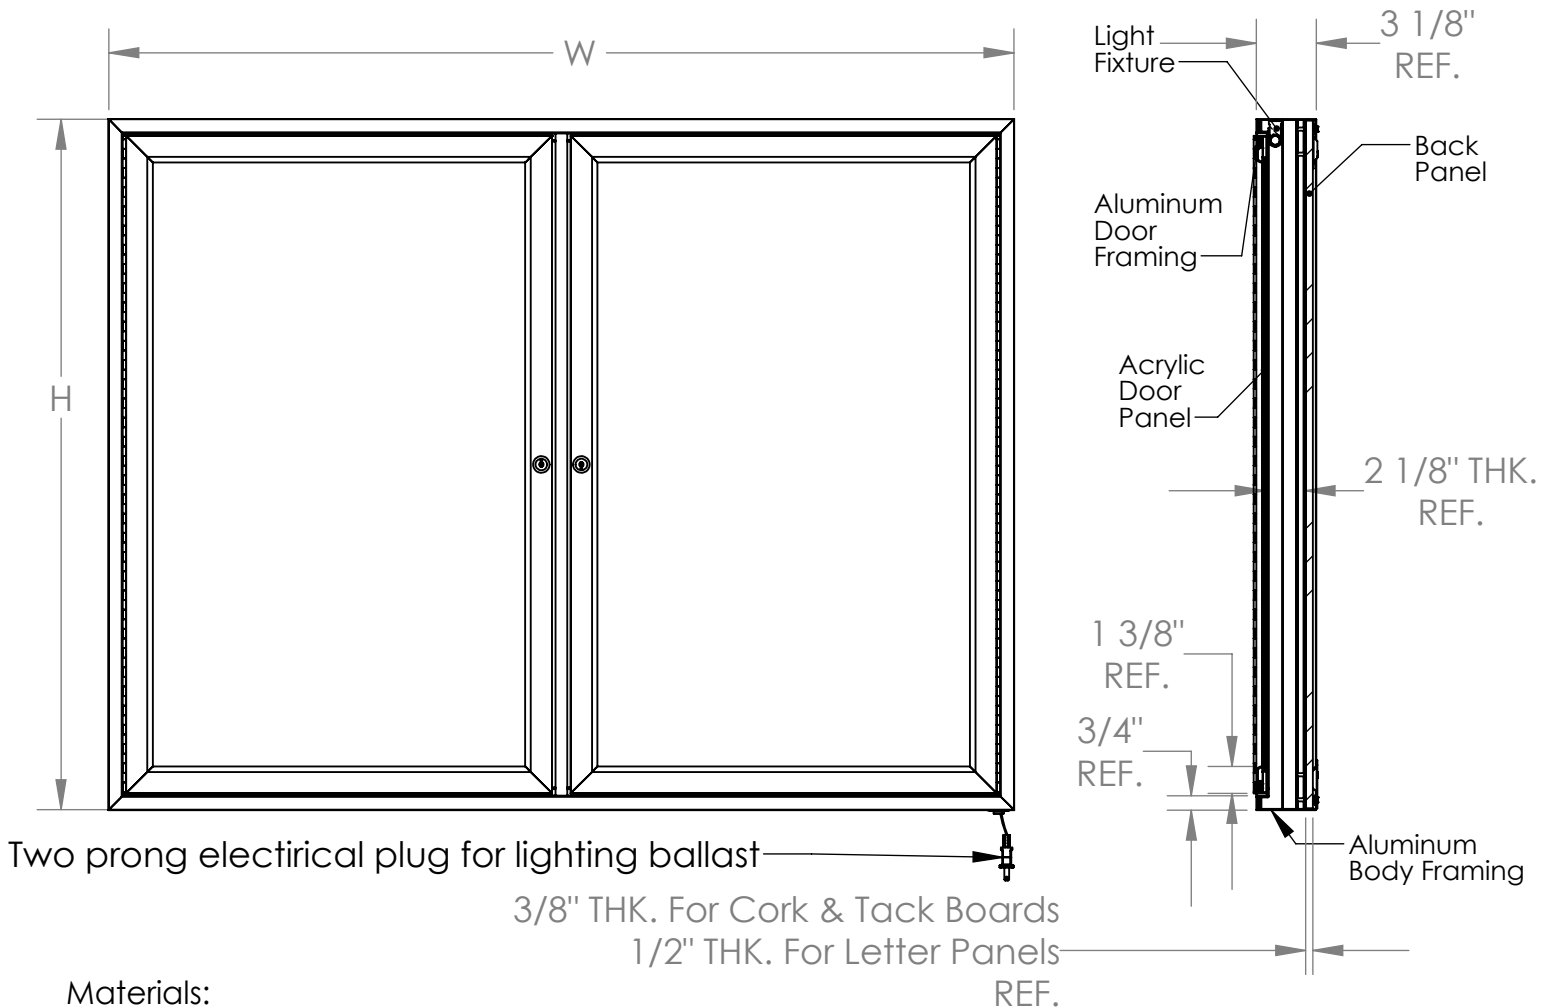

***Ghent 36" x 72" 3-Door Caramel  
Vinyl Bulletin Board with Satin  
Aluminum Frame***

Product Spec Sheet

*Provided by*

**MyBinding.com**

*When Image Matters.*

Call Us at 1-800-944-4573

# Concealed Lighting Enclosed Bulletin Boards

### Materials:

- Framing: Satin anodized aluminum extrusion
- Doors: 1/8" clear acrylic

### Features:

- Concealed steel corner brackets for secure mounting
- Available in 9 sizes:  
 (1 Door) 36"H x 24"W, 36"H x 30"W, 36"H x 36"W  
 (2 Door) 36"H x 48"W, 36"H x 60"W, 48"H x 60"W  
 (3 Door) 36"H x 72"W, 48"H x 72"W, 48"H x 96"W  
 Inside Dimension: Overall width minus 1-3/8" x overall height minus 1-3/8"
- Board is guaranteed for 10 years