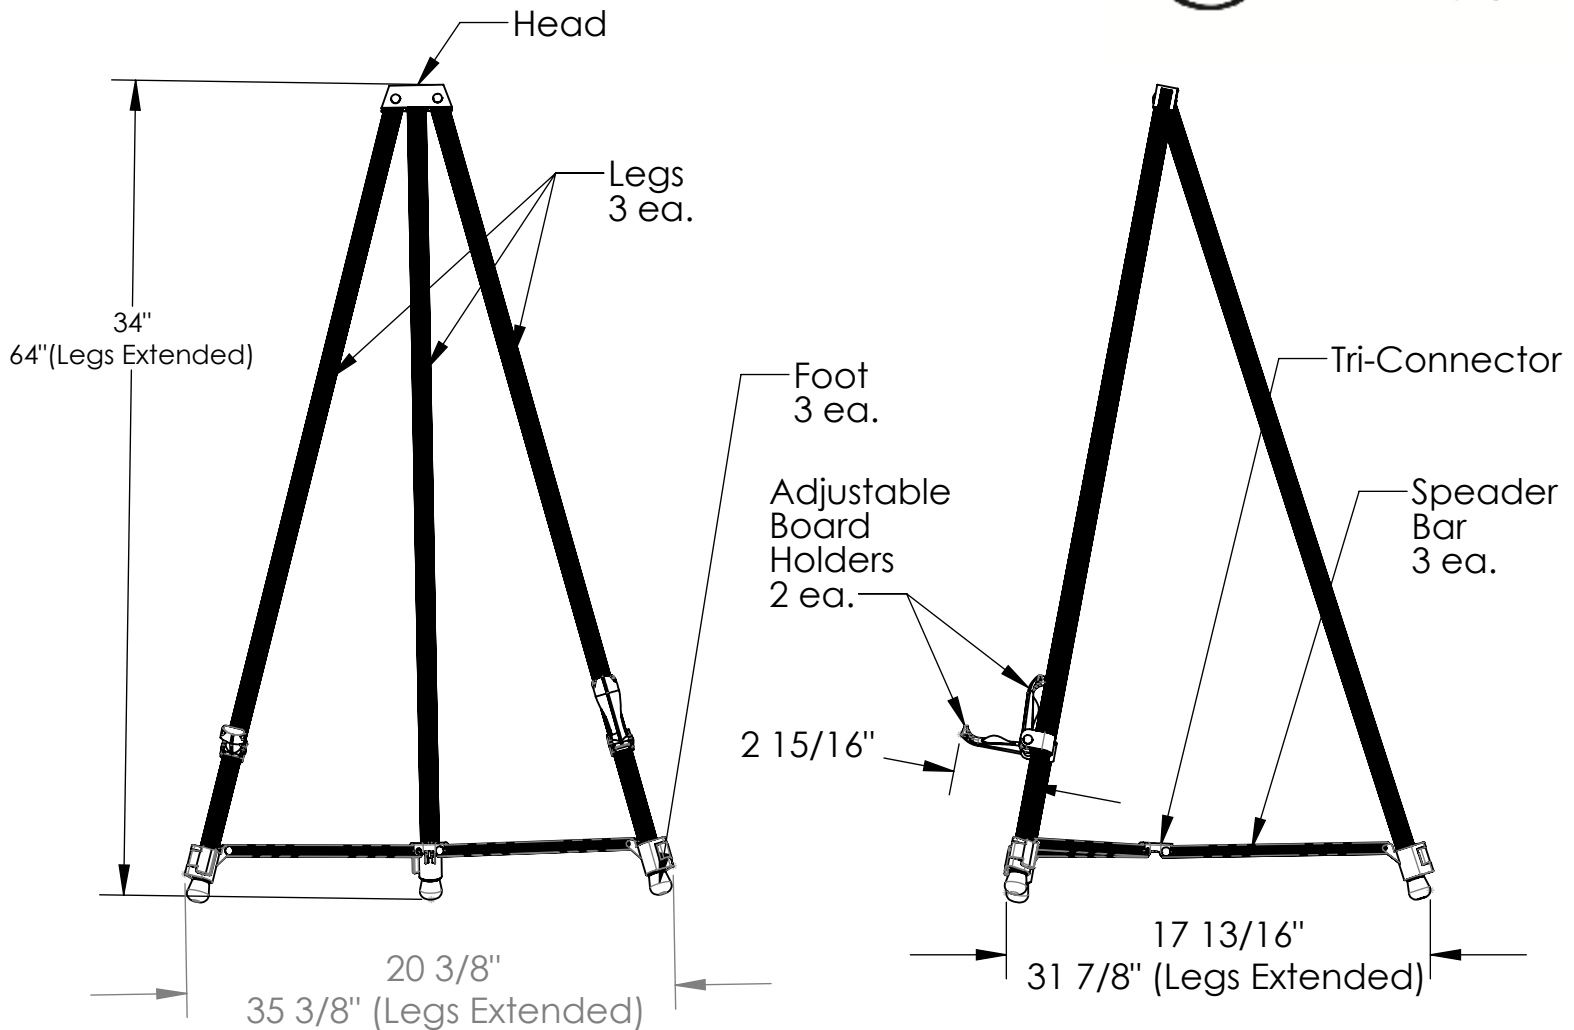

Ghent 3-Leg Telescoping Black Aluminum Display Easel

Product Spec Sheet

Provided by

MyBinding.com

When Image Matters.

Call Us at 1-800-944-4573

Aluminum Telescoping Presentation Easel, Black

Product Specifications

Materials:

- Legs and Spreader Bar: Black anodized aluminum
- Head: Silver finish cast aluminum
- Tri-Connector: Zinc plated steel
- Fittings and Board Holders: Black thermoplastics
- Feet: Black rubber

Features:

- Telescoping legs
- Non-skid feet
- Adjustable board holders
- Easel is guaranteed for 1 year

Notes:

- Maximum load capacity 25 lbs

MyBinding.com
5500 NE Moore Court
Hillsboro, OR 97124
Toll Free: 1-800-944-4573
Local: 503-640-5920