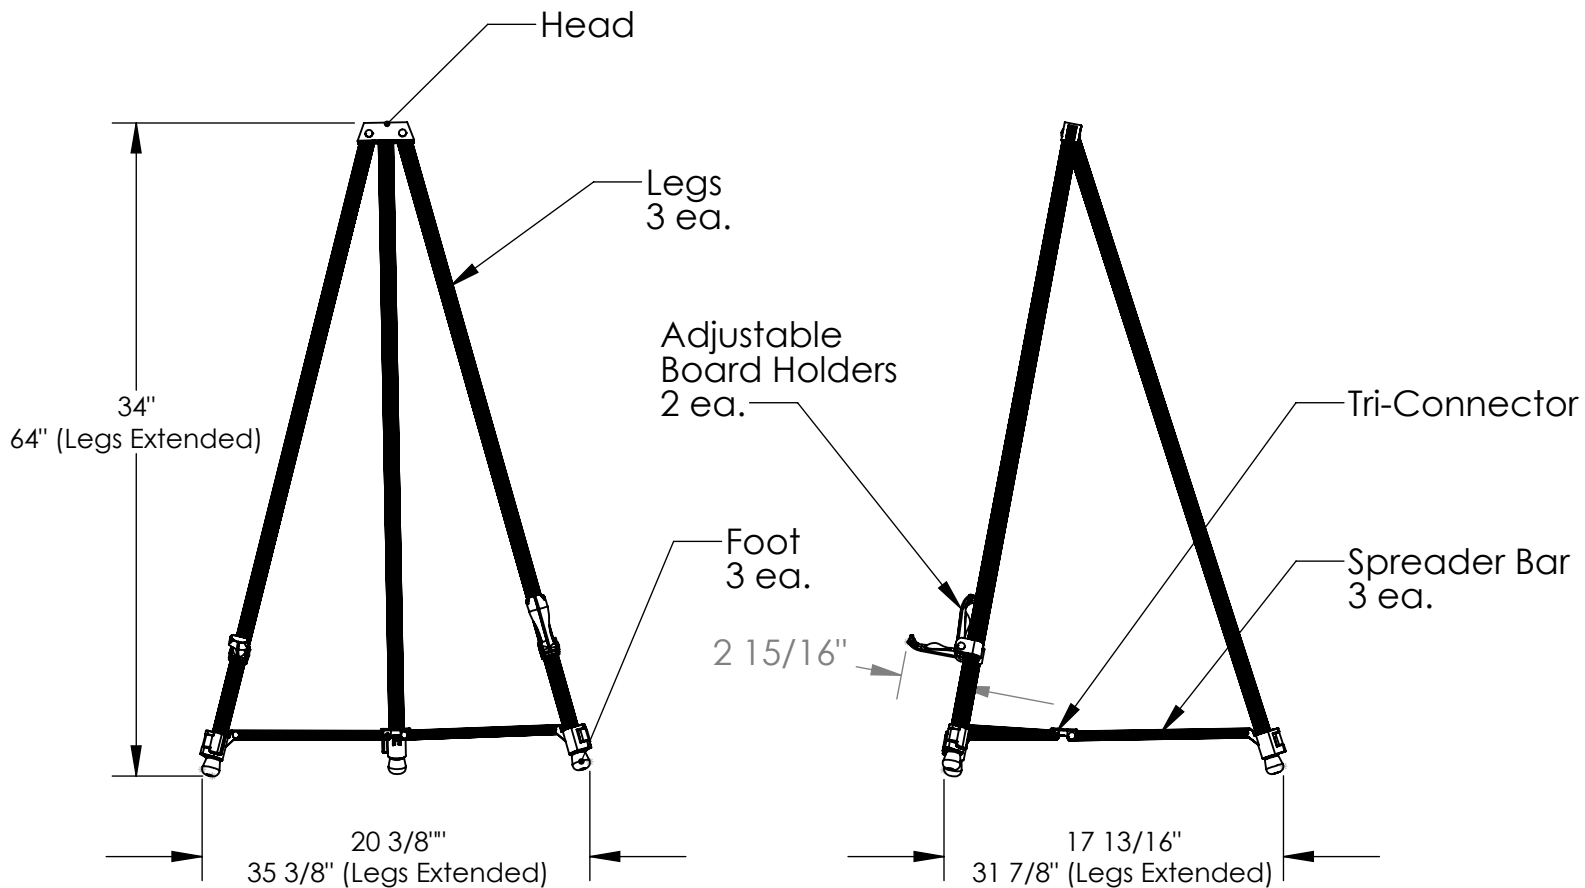

Ghent 3-Leg Telescoping Satin Aluminum Display Easel

Product Spec Sheet

Provided by

MyBinding.com

When Image Matters.

Call Us at 1-800-944-4573

Aluminum Telescoping Presentation Easel, Silver

Product Specifications

Materials:

- Legs and Spreader Bars: Clear Satin anodized aluminum
- Head: Silver finished cast aluminum
- Tri-Connector: Zinc plated steel
- Fittings and Board Holders: Black thermoplastic
- Feet: Black rubber

Features:

- Telescoping legs
- Non-skid feet
- Adjustable board holders
- Easel is guaranteed for 1 year

Notes:

- Maximum load capacity 25 lbs

MyBinding.com
5500 NE Moore Court
Hillsboro, OR 97124
Toll Free: 1-800-944-4573
Local: 503-640-5920