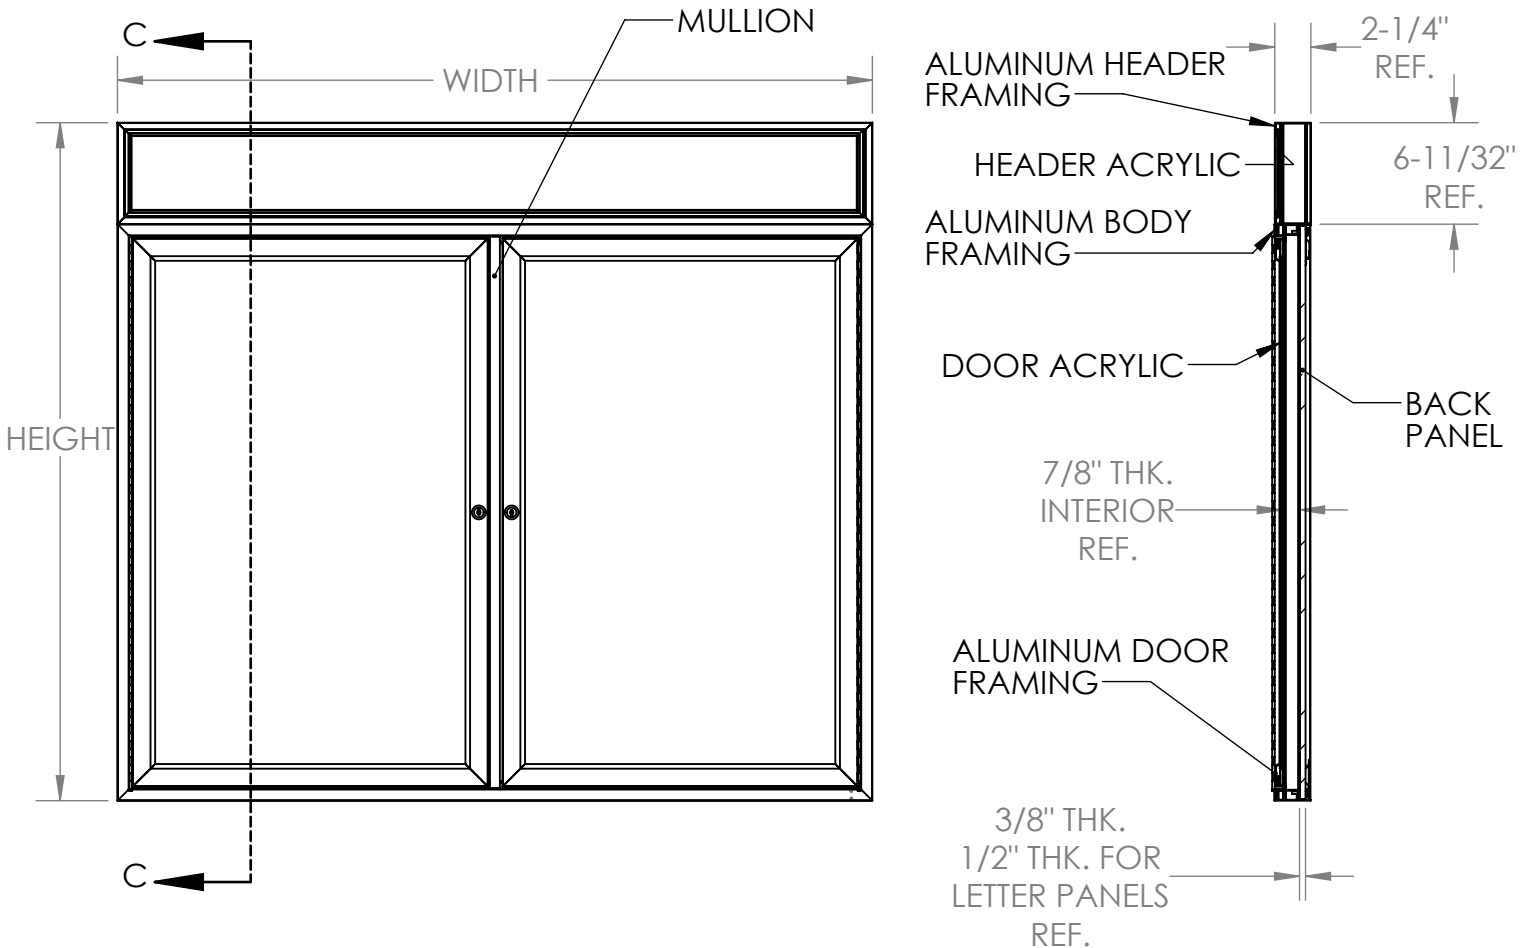

***Ghent 36"x72" 3-Door  
Satin Aluminum Headliner  
Indoor Corkboard***

Product Spec Sheet

*Provided by*

**MyBinding.com**

*When Image Matters.*

Call Us at 1-800-944-4573

# Series PAK & PAB

Directories & Enclosed Bulletin Boards  
With Modular Headers

## Specifications

All exposed metal is to be satin (PA) or bronze (PB) anodized extruded aluminum. Body frame and doors are constructed with mitered corners. Doors have 1/8" thick acrylic panes, continuous hinges and tumble locks with keys. Door frames are self supporting and do not depend on the acrylic panes for strength. The interior panel of the unit can be one of the following: fabric, cork tackboard, porcelain, or felt changeable letter panels (for interior use), or vinyl changeable letter panels (for exterior use). Panels for exterior units have foil backing and silicone caulking. Exterior units are water resistant, NOT waterproof.

## Sizes Available:

- 1-door units: 36" H x 24" W, 36" H x 30" W, and 36" H x 36" W.
- 2-door units: 36" H x 47-1/8" W, 36" H x 59-1/5" W, and 47-1/8" H x 59-1/4" W.
- 3-door units: 36" H x 70-1/4" W, 47-1/8" H x 70-1/4" W, 47-1/8" H x 96" W.