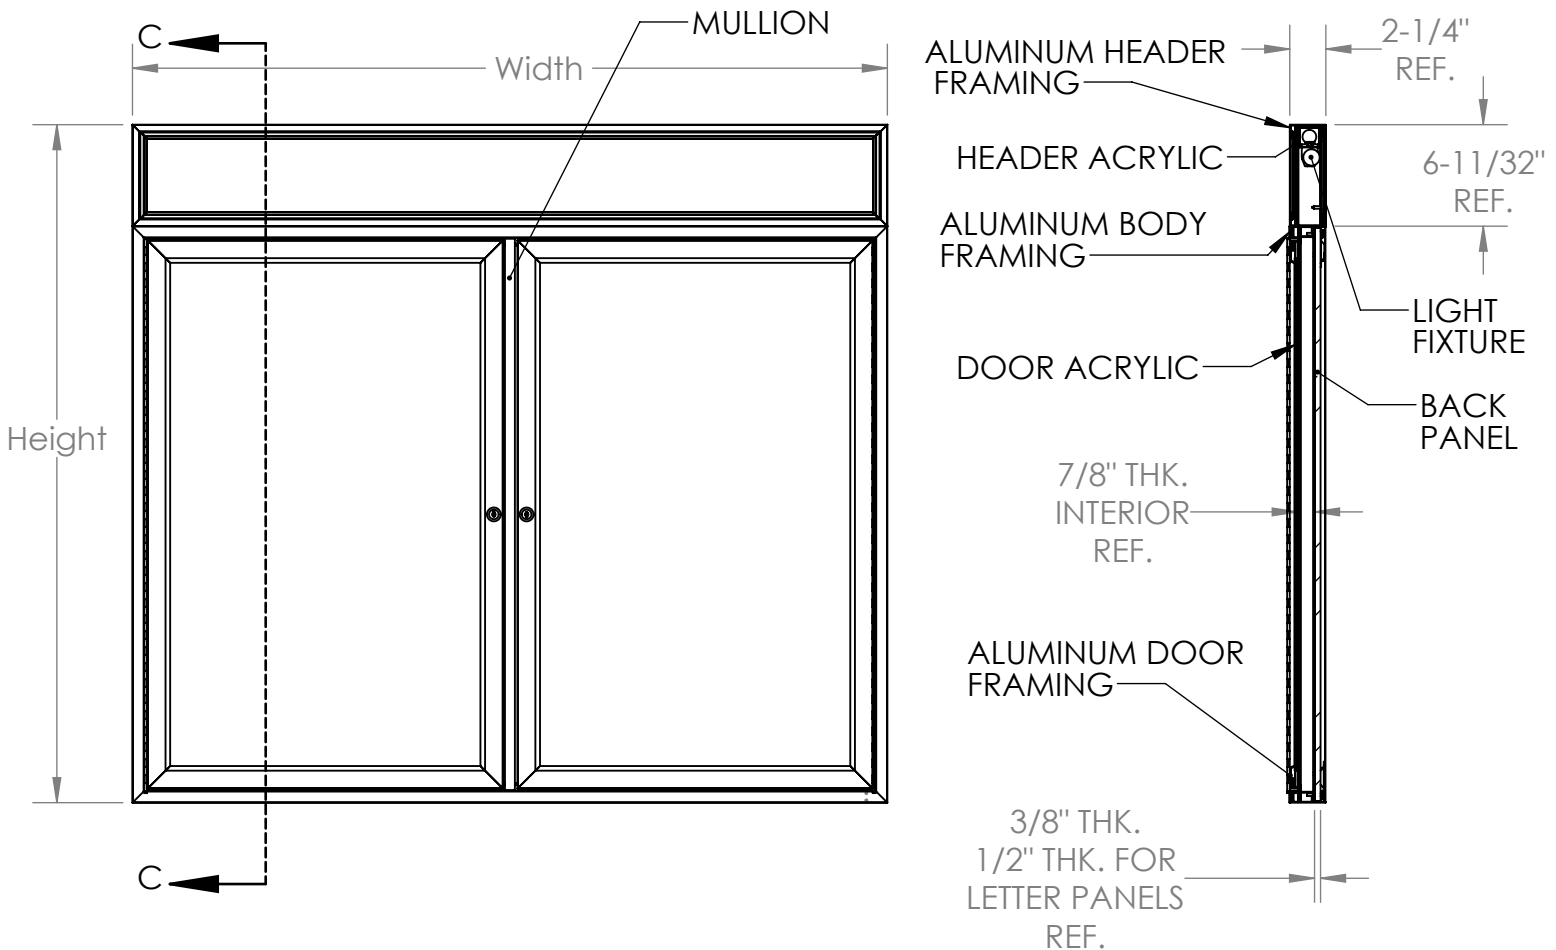

Ghent 36"x72" 3-Door Satin Aluminum Illuminated Headliner Corkboard

Product Spec Sheet

Provided by

MyBinding.com

When Image Matters.

Call Us at 1-800-944-4573

Series PAKL & PABL

Directories & Enclosed Bulletin Boards
With Lighted Modular Headers

ghent®

Specifications

All exposed metal is to be satin (PA) or bronze (PB) anodized extruded aluminum. Body frame and doors are constructed with mitered corners. Doors have 1/8" thick acrylic panes, continuous hinges and tumble locks with keys. Door frames are self supporting and do not depend on the acrylic panes for strength. The interior panel of the unit can be one of the following: fabric, cork tackboard, porcelain, or felt changeable letter panels (for interior use), or vinyl changeable letter panels (for exterior use). Panels for exterior units have foil backing and silicone caulking. Exterior units are water resistant, NOT waterproof. Headers come with light fixture(s) mounted, but not wired. Light(s) are to be wired by a qualified electrician.

Sizes Available:

1-door units: 36" H x 24" W, 36" H x 30" W, and 36" H x 36" W.
2-door units: 36" H x 47-1/8" W, 36" H x 59-1/5" W, and 47-1/8" H x 59-1/4" W.
3-door units: 36" H x 70-1/4" W, 47-1/8" H x 70-1/4" W, 47-1/8" H x 96" W.

Interior Dimensions:

Overall width minus 1-3/8" x overall height minus 7-23/32".

MyBinding.com
5500 NE Moore Court
Hillsboro, OR 97124
Toll Free: 1-800-944-4573
Local: 503-640-5920