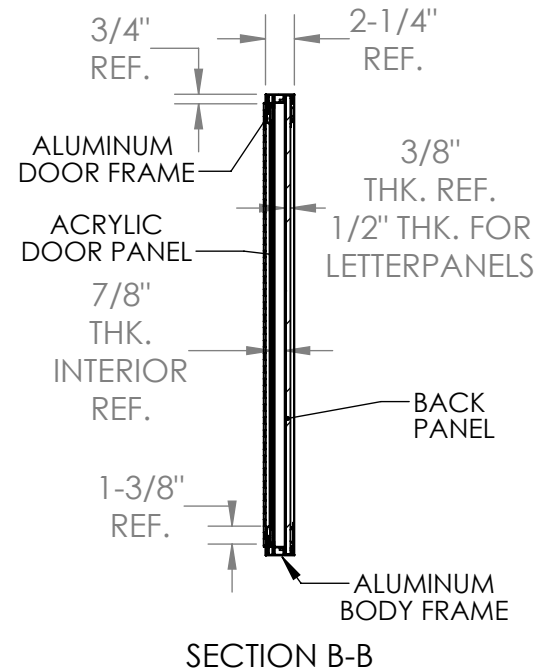

***Ghent 36"x72" 3Door  
Satin Aluminum Indoor  
Beige Tackboard***

Instruction Manual

Provided by

**MyBinding.com**  
When Image Matters.

Call Us at 1-800-944-4573

## Series PA3 & PB3

Three Door Enclosed Bulletin,  
Letter, Tack, & Whiteboards

## Specifications

All exposed metal is to be satin (PA) or bronze (PB) anodized extruded aluminum. Body frame and doors are constructed with mitered corners. Doors have 1/8" thick acrylic panes, continuous hinges and tumble locks with keys. Door frames are self supporting and do not depend on the acrylic panes for strength. The interior panel of the unit can be one of the following: fabric, cork tackboard, porcelain, or felt changeable letter panels (for interior use), or vinyl changeable letter panels (for exterior use). Panels for exterior units have foil backing and silicone caulking.

Sizes available:

ITEM #	A	B	C	D
PA33672, PB33672	36"	70-1/4"	31-7/16"	19-7/16"
PA34872, PB34872	47-1/8"	70-1/4"	42-9/16"	19-7/16"
PA34896, PB34896	47-1/8"	96"	42-9/16"	26-3/16"