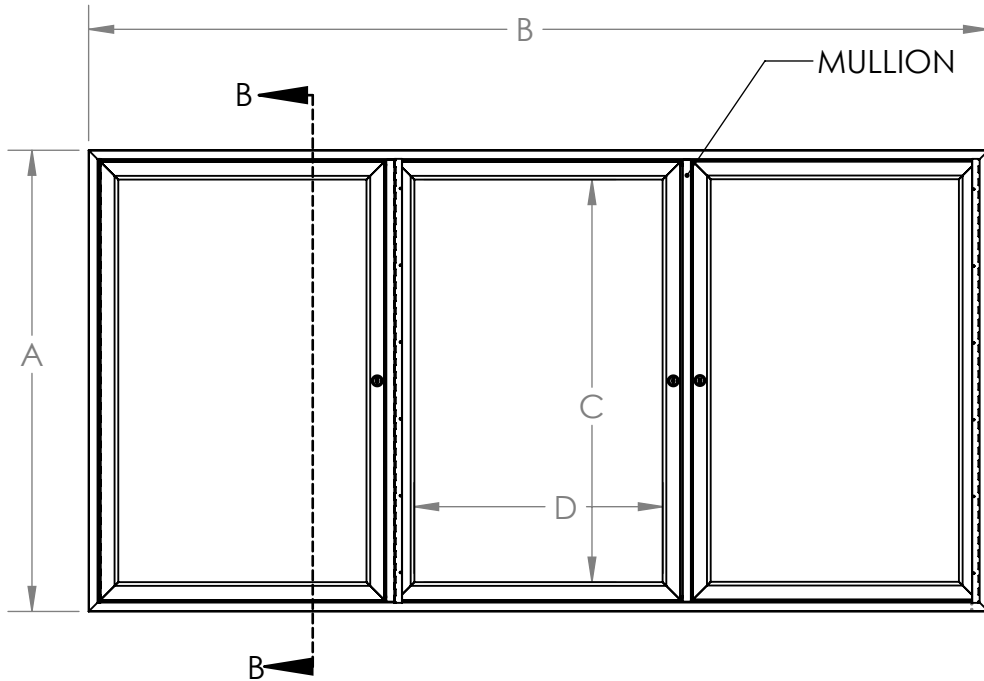

***Ghent 36"x72" 3Door  
Satin Aluminum Indoor  
Beige Tackboard***

Instruction Manual

Provided by

**MyBinding.com**  
When Image Matters.

Call Us at 1-800-944-4573

## Series PA3 & PB3

Three Door Enclosed Bulletin,  
Letter, Tack, & Whiteboards

## Specifications

All exposed metal is to be satin (PA) or bronze (PB) anodized extruded aluminum. Body frame and doors are constructed with mitered corners. Doors have 1/8" thick acrylic panes, continuous hinges and tumble locks with keys. Door frames are self supporting and do not depend on the acrylic panes for strength. The interior panel of the unit can be one of the following: fabric, cork tackboard, porcelain, or felt changeable letter panels (for interior use), or vinyl changeable letter panels (for exterior use). Panels for exterior units have foil backing and silicone caulking.

Sizes available:

ITEM #	A	B	C	D
PA33672, PB33672	36"	70-1/4"	31-7/16"	19-7/16"
PA34872, PB34872	47-1/8"	70-1/4"	42-9/16"	19-7/16"
PA34896, PB34896	47-1/8"	96"	42-9/16"	26-3/16"