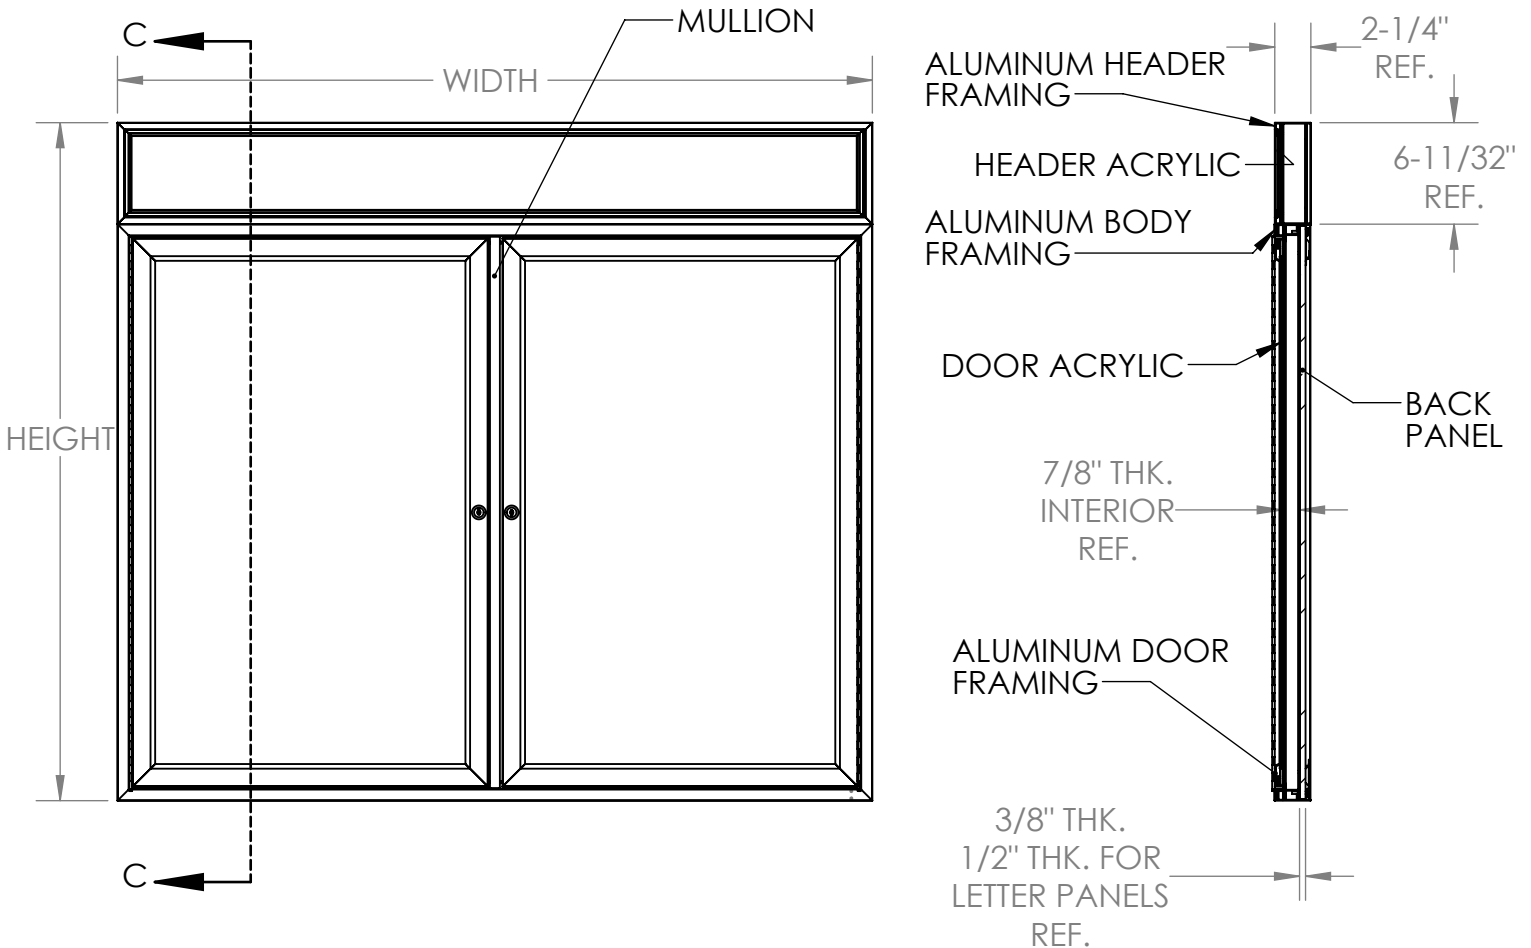

***Ghent 36x72 3-Door
Satin Headliner
Caramel Vinyl Board***

Product Spec Sheet

Provided by

MyBinding.com

When Image Matters.

Call Us at 1-800-944-4573

Series PAK & PAB

Directories & Enclosed Bulletin Boards
With Modular Headers

ghent®

Specifications

All exposed metal is to be satin (PA) or bronze (PB) anodized extruded aluminum. Body frame and doors are constructed with mitered corners. Doors have 1/8" thick acrylic panes, continuous hinges and tumble locks with keys. Door frames are self supporting and do not depend on the acrylic panes for strength. The interior panel of the unit can be one of the following: fabric, cork tackboard, porcelain, or felt changeable letter panels (for interior use), or vinyl changeable letter panels (for exterior use). Panels for exterior units have foil backing and silicone caulking. Exterior units are water resistant, NOT waterproof.

Sizes Available:

- 1-door units: 36" H x 24" W, 36" H x 30" W, and 36" H x 36" W.
- 2-door units: 36" H x 47-1/8" W, 36" H x 59-1/5" W, and 47-1/8" H x 59-1/4" W.
- 3-door units: 36" H x 70-1/4" W, 47-1/8" H x 70-1/4" W, 47-1/8" H x 96" W.

Interior Dimensions:

Overall width minus 1-3/8" x overall height minus 7-23/32".

MyBinding.com
5500 NE Moore Court
Hillsboro, OR 97124
Toll Free: 1-800-944-4573
Local: 503-640-5920