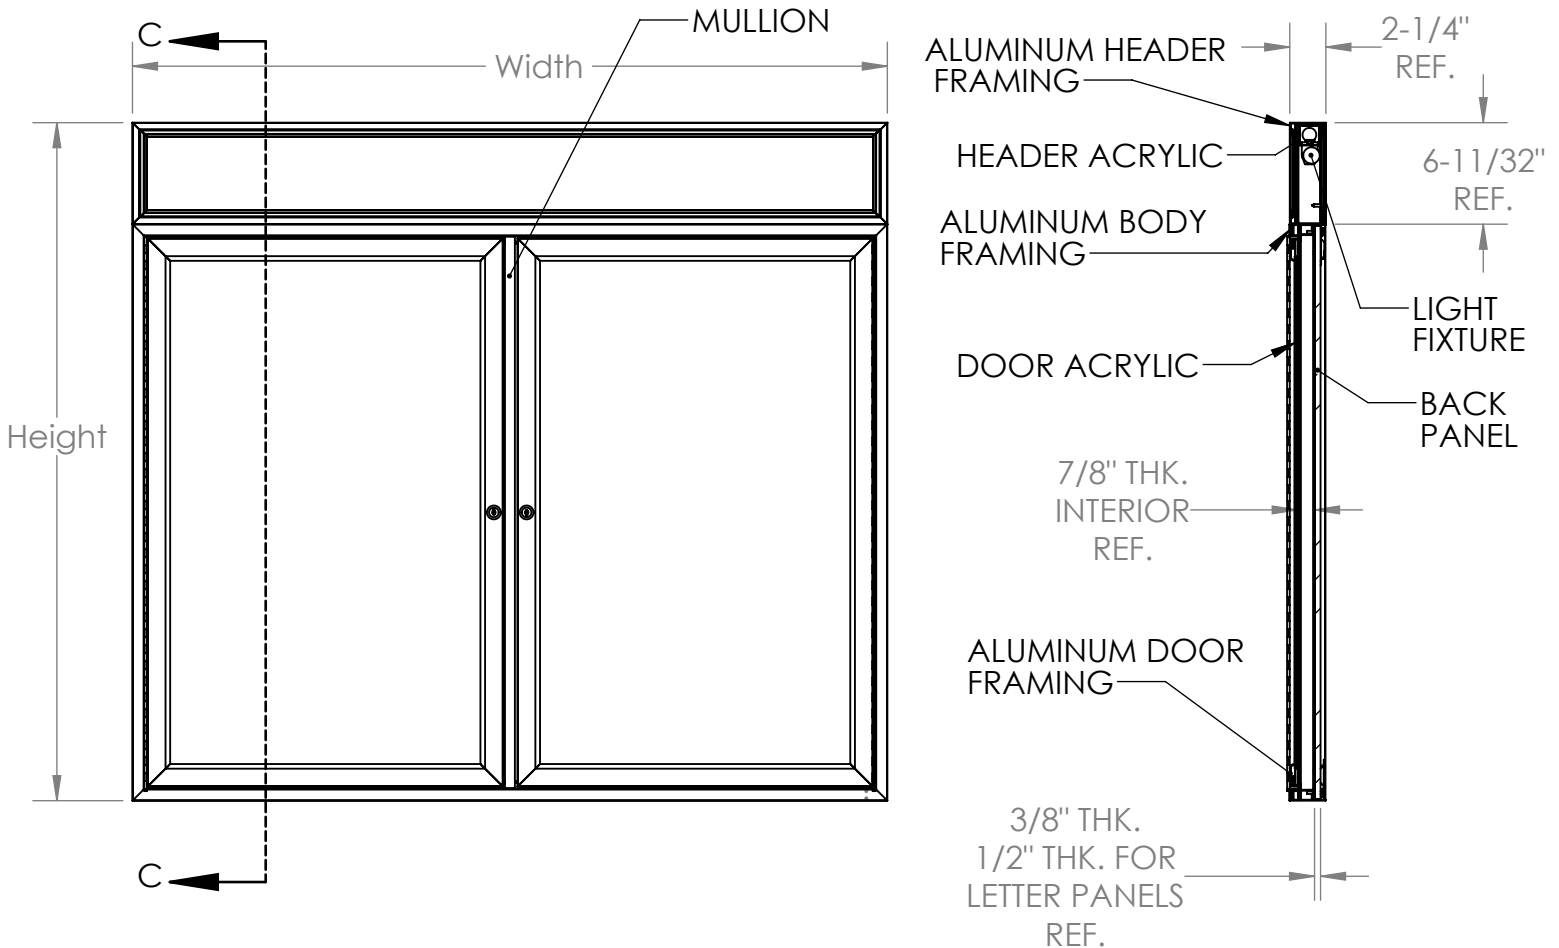

***Ghent 36x72 3-Door Satin  
Illuminated Headliner  
Caramel Vinyl Board***

Product Spec Sheet

*Provided by*

**MyBinding.com**

*When Image Matters.*

Call Us at 1-800-944-4573

## Specifications

All exposed metal is to be satin (PA) or bronze (PB) anodized extruded aluminum. Body frame and doors are constructed with mitered corners. Doors have 1/8" thick acrylic panes, continuous hinges and tumble locks with keys. Door frames are self supporting and do not depend on the acrylic panes for strength. The interior panel of the unit can be one of the following: fabric, cork tackboard, porcelain, or felt changeable letter panels (for interior use), or vinyl changeable letter panels (for exterior use). Panels for exterior units have foil backing and silicone caulking. Exterior units are water resistant, NOT waterproof. Headers come with light fixture(s) mounted, but not wired. Light(s) are to be wired by a qualified electrician.

## Sizes Available:

- 1-door units: 36" H x 24" W, 36" H x 30" W, and 36" H x 36" W.
- 2-door units: 36" H x 47-1/8" W, 36" H x 59-1/5" W, and 47-1/8" H x 59-1/4" W.
- 3-door units: 36" H x 70-1/4" W, 47-1/8" H x 70-1/4" W, 47-1/8" H x 96" W.