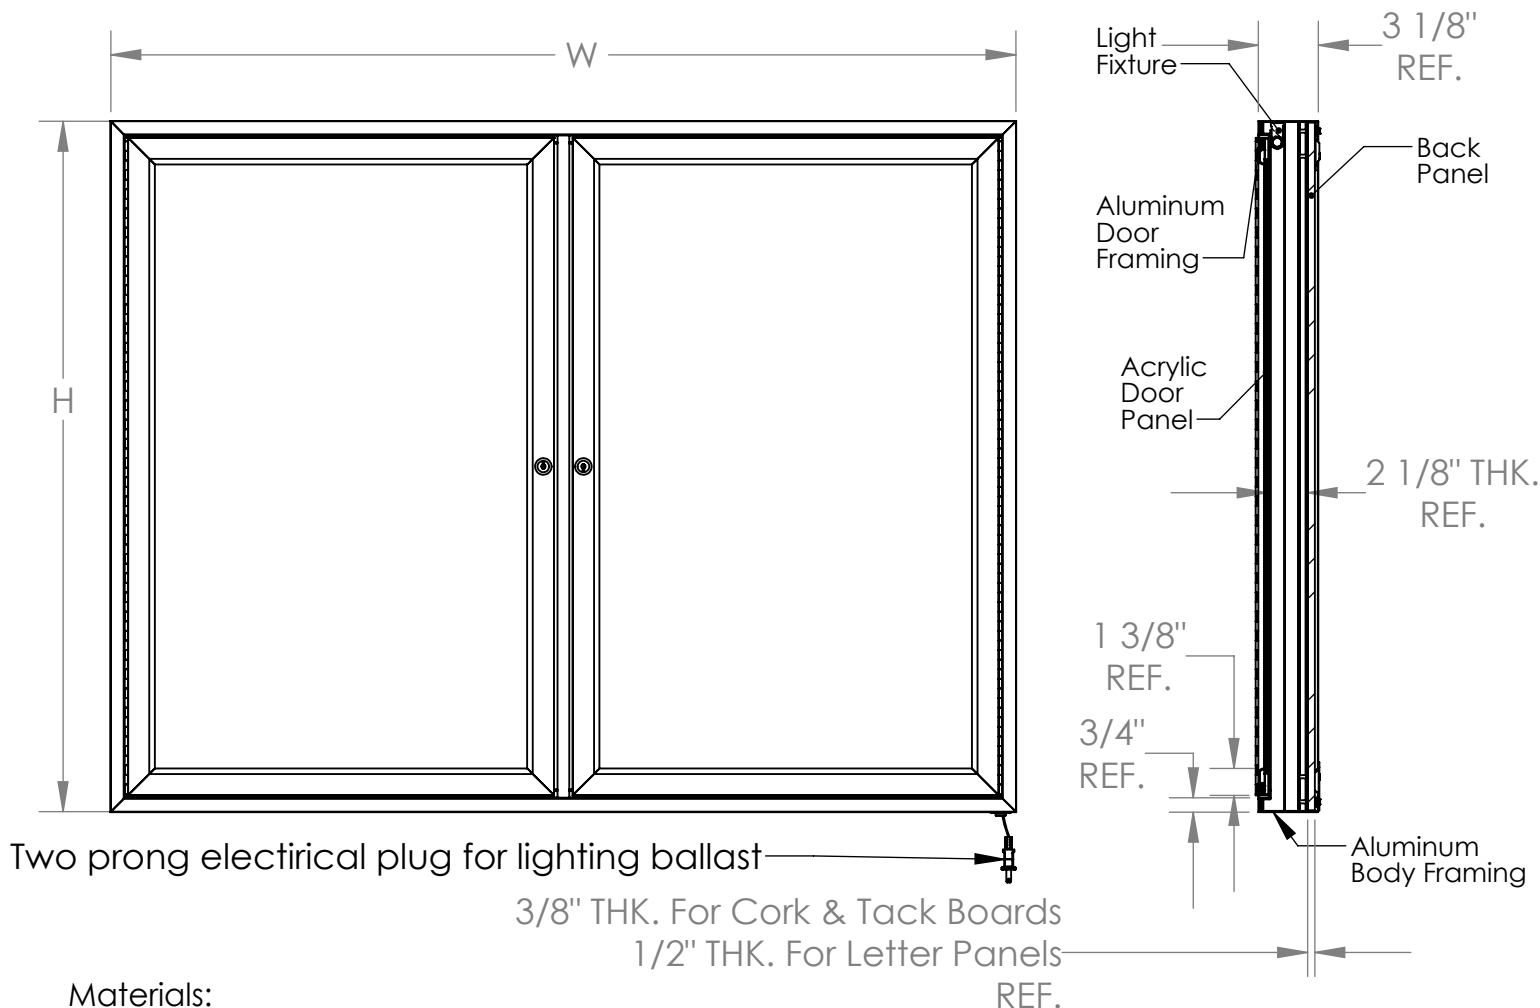

***Ghent 36" x 72" 3-Door
Walnut Frame Indoor
Cork Board***

Product Spec Sheet

Provided by

MyBinding.com

When Image Matters.

Call Us at 1-800-944-4573

Concealed Lighting Enclosed Bulletin Boards

Product Specifications

Materials:

- Framing: Satin anodized aluminum extrusion
- Doors: 1/8" clear acrylic

Features:

- Concealed steel corner brackets for secure mounting
- Available in 9 sizes:
 (1 Door) 36"H x 24"W, 36"H x 30"W, 36"H x 36"W
 (2 Door) 36"H x 48"W, 36"H x 60"W, 48"H x 60"W
 (3 Door) 36"H x 72"W, 48"H x 72"W, 48"H x 96"W
 Inside Dimension: Overall width minus 1-3/8" x overall height minus 1-3/8"
- Board is guaranteed for 10 years