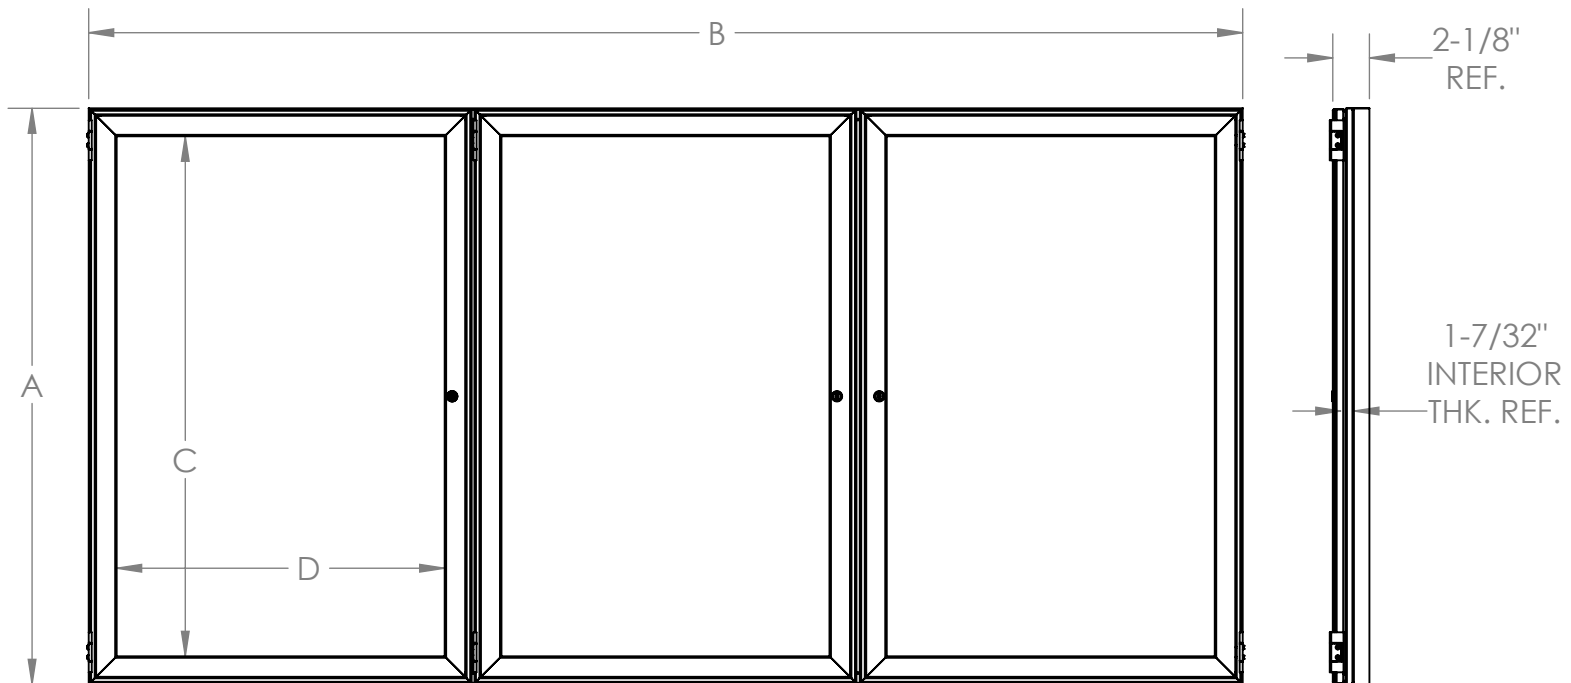

***Ghent 36"x72" 3-Door
Walnut Frame Indoor
Beige Tackboard***

Product Spec Sheet

Provided by

MyBinding.com

When Image Matters.

Call Us at 1-800-944-4573

Series PW3, PN3, & PWC3

Three Door Wood Enclosed Bulletin,
Letter, Tack, & White Boards

Walnut framing shall be stained first and then clear-coated. Oak framing shall be clear-coated only. Door shall be 1/8" acrylic. Door to be equipped with nickel hinges and built-in lock with keys. The back panel of the case shall be fitted with optional vinyl, cork, tackboard, Porcelain, or changeable letterpanels for interior use.

Available Sizes:

ITEM #	A	B	C	D
PW33672, PN33672, PWC33672	36"	72-1/8"	32-1/2"	68-5/8"
PW34872, PN34872, PWC34872	48"	72-1/8"	44-1/2"	68-5/8"
PW34896, PN34896, PWC34896	48"	96-1/8"	44-1/2"	92-5/8"

MyBinding.com
5500 NE Moore Court
Hillsboro, OR 97124
Toll Free: 1-800-944-4573
Local: 503-640-5920