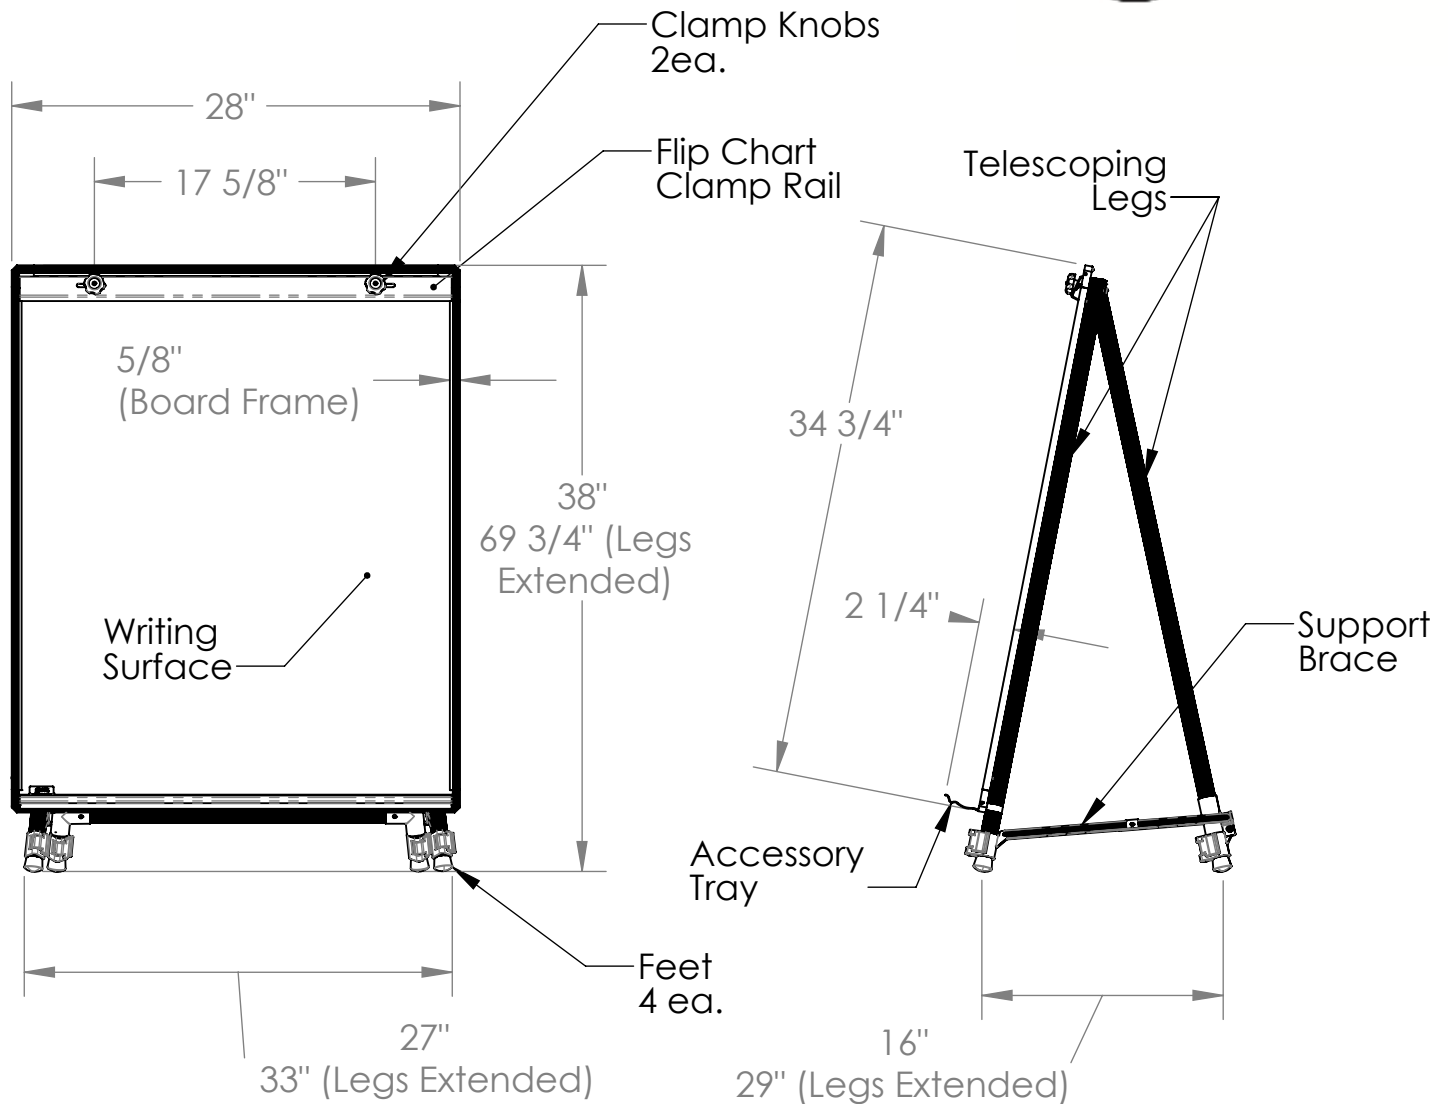

***Ghent 4-Leg Presentation
Easel with 36" x 28"
Magnetic Whiteboard***

Product Spec Sheet

Provided by

MyBinding.com

When Image Matters.

Call Us at 1-800-944-4573

Presentation Easel with Magnetic Whiteboard Product Specifications

Materials:

- Telescoping Legs, Board Frame, Accessory Tray, and Support Brace: Satin anodized aluminum
- Writing Surface: White painted steel sheet laminated to 1/8" thick hardboard
- Flip Chart Clamp Rail: Light Gray powder coated steel
- Fittings, Knobs, and Board Corners: Black thermoplastic
- Feet: Black rubber

Features:

- Telescoping legs
- Non-skid feet
- Easel is guaranteed for 1 year

MyBinding.com
5500 NE Moore Court
Hillsboro, OR 97124
Toll Free: 1-800-944-4573
Local: 503-640-5920