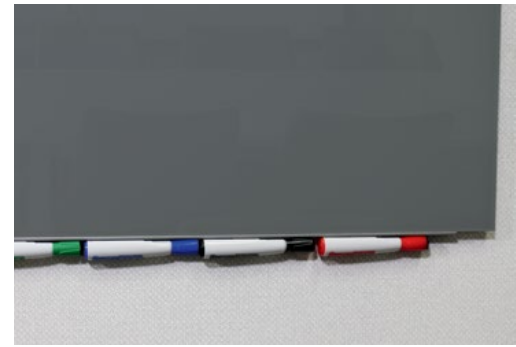

Functional

Available in both magnetic and non-magnetic finishes with square corners, create a clean, easy-to-use canvas for your ideas.

Integrated

Cleating and a steel support bar work together to secure the glassboard to the wall as well as keeping magnetic accessories within reach and the surface clutter free.

MyBinding.com
5500 NE Moore Court
Hillsboro, OR 97124
Toll Free: 1-800-944-4573
Local: 503-640-5920