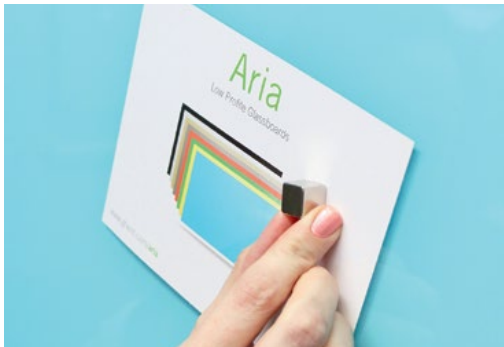

# Function Meets Elegance with Aria

Aria Low Profile Glassboards achieve the look of weightless, floating glass with the absence of visible hanging hardware or stand-offs, allowing the beauty of the glass to complement any décor. Our team of engineers developed a hanging system that promotes security and confidence that the board will not bow, strain, or move from the wall. Available in portrait or landscape formats, Aria will fit any space to optimize brainstorming and collaboration.

## Aesthetic

1/4" tempered safety glass with concealed hanging hardware floats just 1/2" off the wall, creating a clean, uncluttered look.

## Possibilities

Standard sizes up to 4' x 10', 13 standard colors plus the option to add logos, mount the board in portrait or landscape, or use multiple boards to create a glass wall.