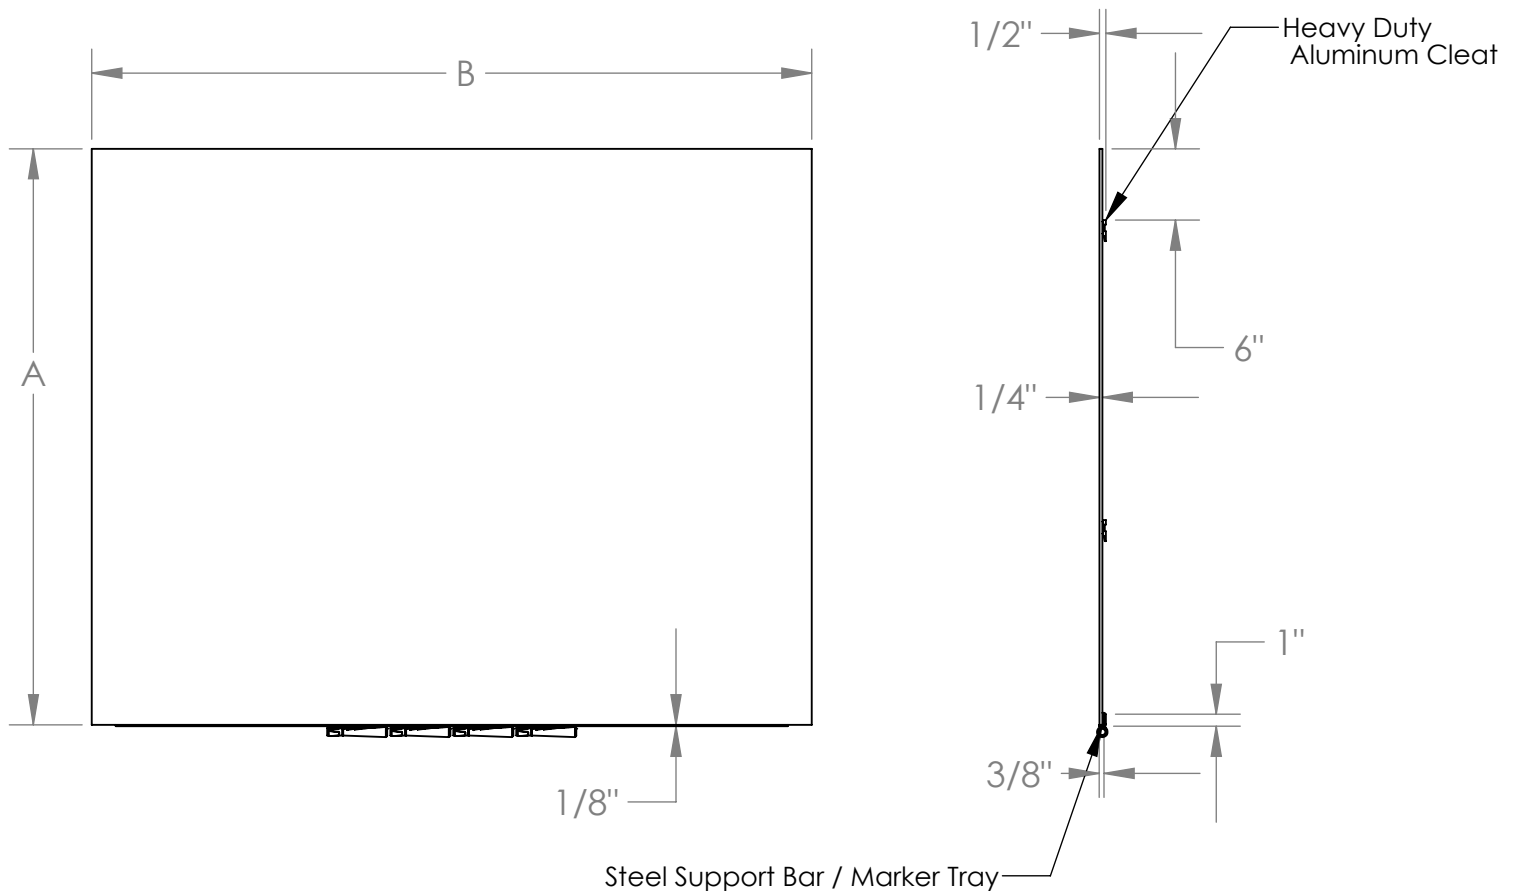

Ghent Aria Blue 2' x 3' Magnetic Low Profile Glassboard (Horizontal)

Product Spec Sheet

Provided by

MyBinding.com

When Image Matters.

Call Us at 1-800-944-4573

Aria Low Profile Glass Whiteboard

Product Specifications

Materials:

- Board Surfaces: 1/4" thick, tempered low iron glass
- Cleat: 6061-T5 mill finish aluminum
- Support Bar: Powder coated steel angle; with an anodized aluminum finish

Features:

- Available in magnetic and non-magnetic
- Available in 13 Sizes
- Available in 13 Colors: Blue, Beige, Black, Denim, Green, Gray, Lilac Gray, Marigold, Peach, Rose, Smoke, White, and Yellow
- Steel support bar doubles as sleek magnetic marker holder
- Includes magnetic eraser and 4 assorted color magnetic markers
- Board is guaranteed for 50 years
- Square corner standard, available in round corner as a custom option

Notes:

- Indoor use only

MyBinding.com
 5500 NE Moore Court
 Hillsboro, OR 97124
 Toll Free: 1-800-944-4573
 Local: 503-640-5920

Part Number	2x3	3x2	3x4	4x3	4x4	4x5	5x4	4x6	6x4	4x8	8x4	4x10	10x4
A	24"	36"	36"	48"	48"	48"	60"	48"	72"	48"	96"	48"	120"
B	36"	24"	48"	36"	48"	60"	48"	72"	48"	96"	48"	120"	48"