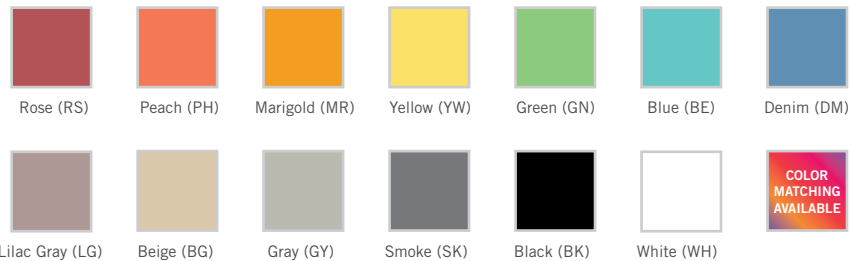

Functional

Available in both magnetic and non-magnetic finishes, use rare earth magnets to create a clean, easy-to-use canvas for your ideas.

Integrated

Clear acrylic marker holder mounts behind the board, keeping accessories within reach but the surface clutter-free.

MyBinding.com
5500 NE Moore Court
Hillsboro, OR 97124
Toll Free: 1-800-944-4573
Local: 503-640-5920

Harmony Premium Glassboards

Statement of Line

Sizes 2' x 3' to 4' x 4' with four standoffs Sizes 4' x 5' to 4' x 8' with six standoffs Size 4' x 10' with eight standoffs

Options

Standard Colors:

- Standard Sizes (2' x 3', 3' x 4', 4' x 4', 4' x 5', 4' x 6', 4' x 8', 4' x 10')
- Magnetic or Non-Magnetic
- Color Matching Available: PMS and RAL colors
- Printing: Custom logos and graphics printing available