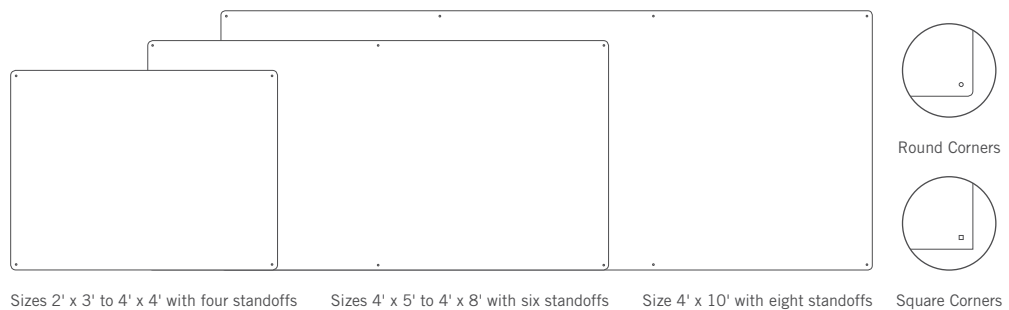

Harmony Glassboards beautiful glass writing surface is paired with a detailed design, making the board stand apart. Square or round corners are paired with matching polished silver standoffs that hold the board 1 1/4" off the wall, giving depth and dimension. Install Harmony in portrait or landscape formats to fit your needs.

Details

1" corresponding square or round standoffs are inset 1" from the corner, providing maximum unobstructed writable area.

Possibilities

With standard sizes up to 4' x 10', the board can be mounted horizontally or vertically by using our install template.

MyBinding.com
5500 NE Moore Court
Hillsboro, OR 97124
Toll Free: 1-800-944-4573
Local: 503-640-5920

Harmony Premium Glassboards

Statement of Line

Sizes 2' x 3' to 4' x 4' with four standoffs Sizes 4' x 5' to 4' x 8' with six standoffs Size 4' x 10' with eight standoffs