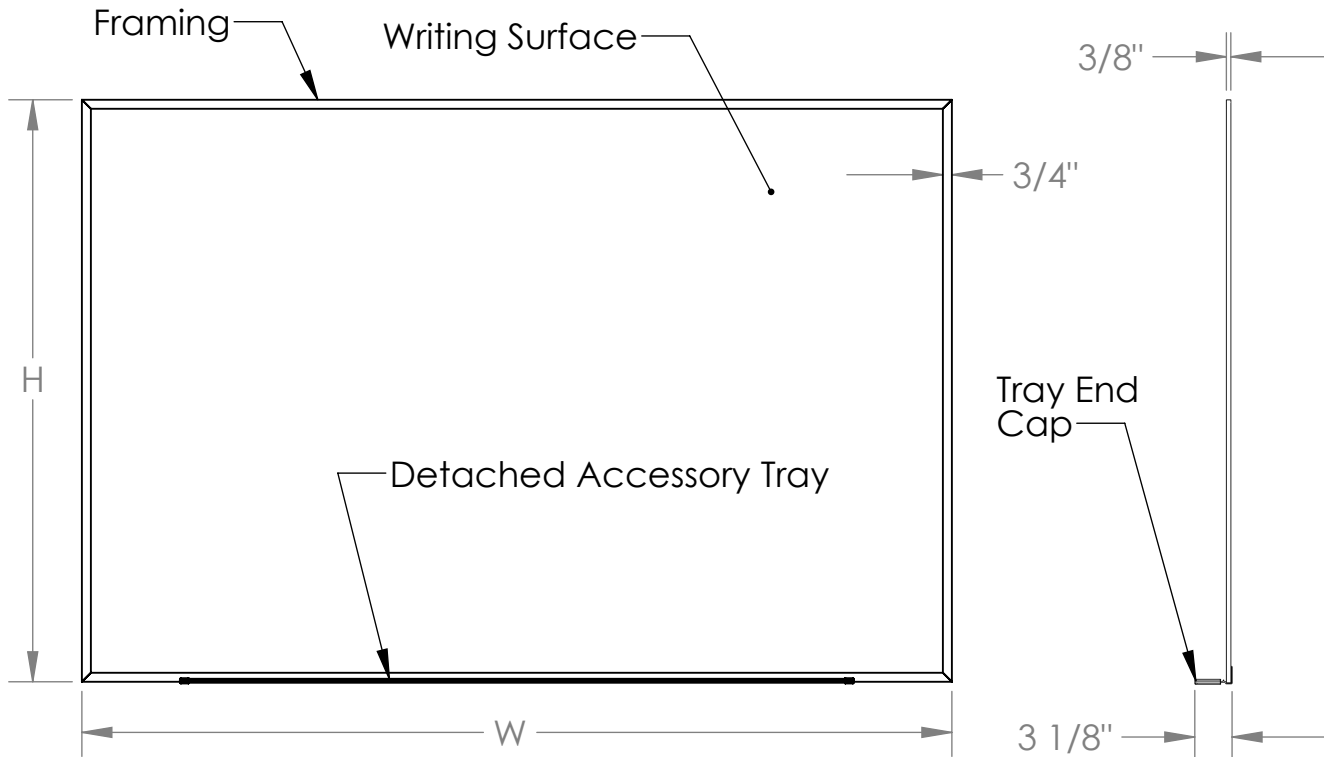

Ghent 48.5" x 48.5" Magnetic Painted Steel Whiteboard with Aluminum Frame

Product Spec Sheet

Provided by

MyBinding.com
When Image Matters.

Call Us at 1-800-944-4573

M3 Series

Aluminum Framed Painted Steel WhiteBoards

Materials:

- Framing and Detached Accessory Tray: Satin anodized aluminum extrusion
- Writing Surface: White painted 28 gauge steel sheet, laminated to 1/4" thick hardboard with mylar film backing.
- Detached Accessory Tray End Caps: Gray thermoplastic.

Features:

- Board hangers are included.
- An eraser and black marker is included with each 3' X 5' and larger boards.
- Available in (8) sizes: 2'H x 3'W, 3'H x 4'W, 4'H x 4'W, 4'H x 5'W, 4'H x 6'W, 4'H x 8'W, 4'H x 10'W, or 4'H x 12'W
- The board is guaranteed for 20 years