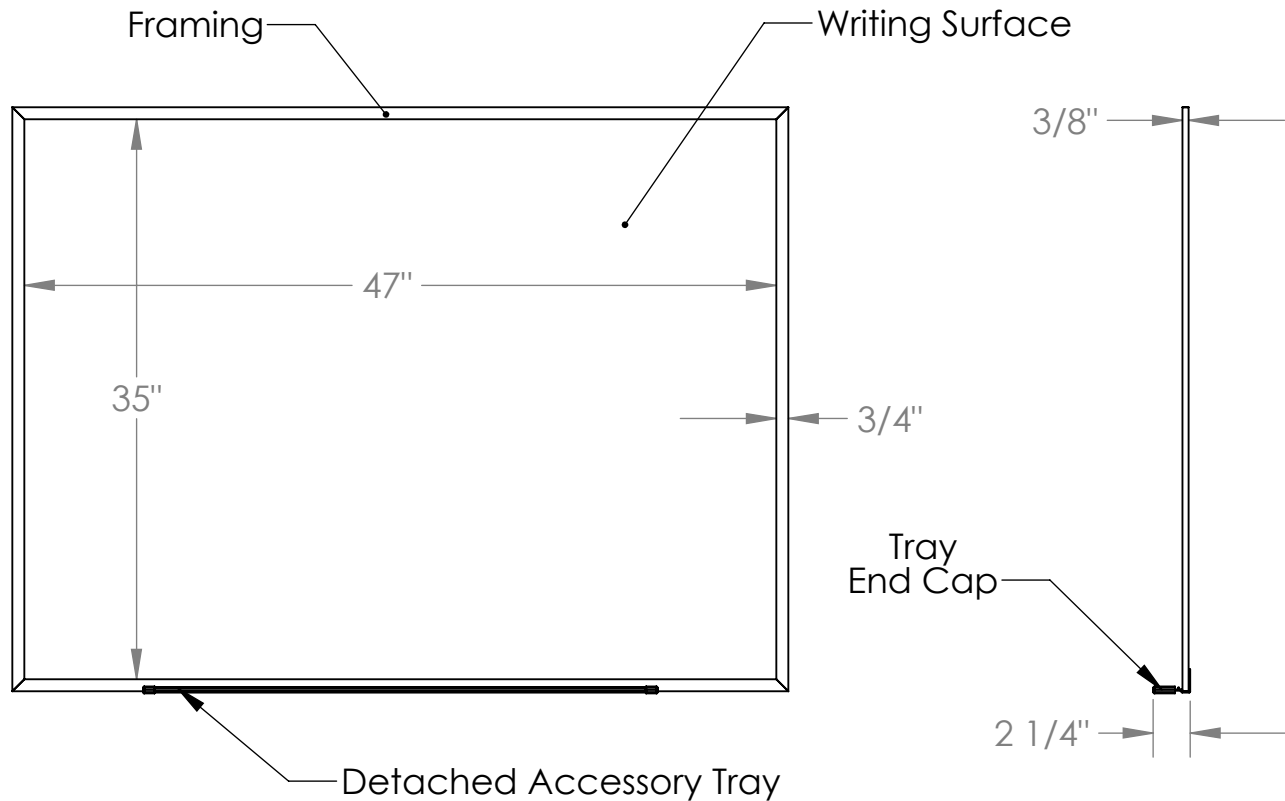

***Ghent 2' x 3' In/Out Manufacturing
Magnetic Whiteboard with
Aluminum Frame***

Product Spec Sheet

Provided by

MyBinding.com

When Image Matters.

Call Us at 1-800-944-4573

Ghent Graphics Magnetic Whiteboards

Product Specifications

Materials:

- Framing and Detached Accessory Tray: Satin anodized aluminum extrusion
- Writing surface: 6 mil thick coated 22 gauge steel sheet, laminated to 1/4" thick hardboard with a mylar film backing
- Detached Accessory Tray End Caps: Gray thermoplastic

Features:

- Board hangers are included
- A black dry erase marker with marker clip is included with each board
- Available in standard and custom sizes up to 4'H x 8'W
- This board is guaranteed for 10 years