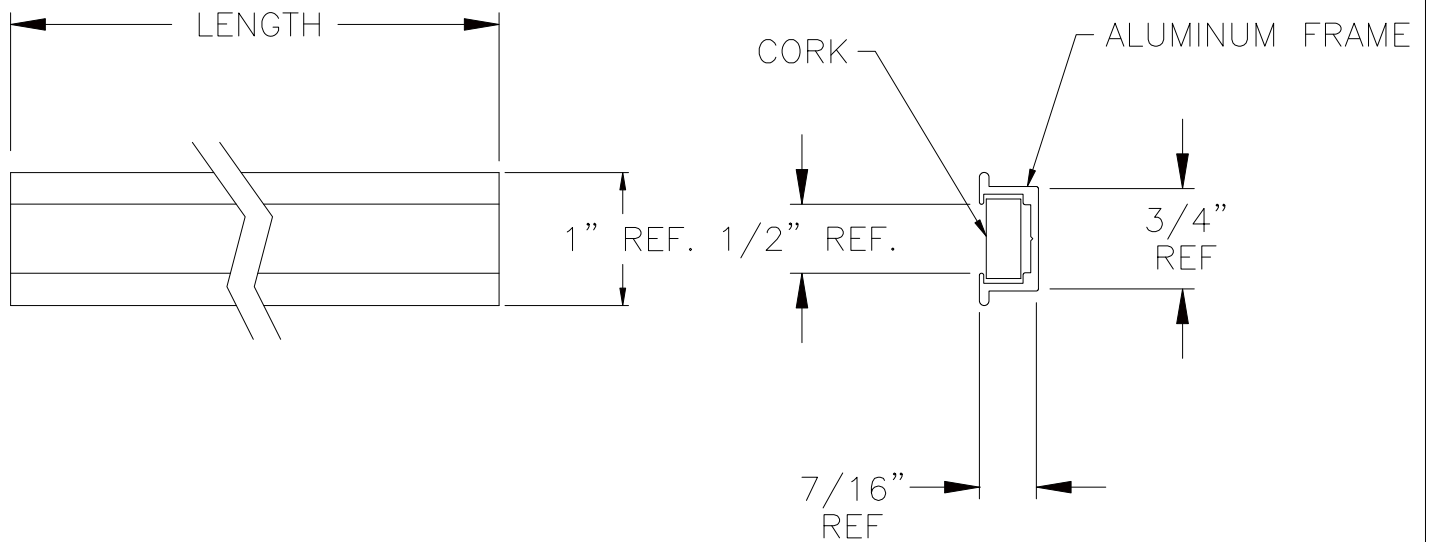

Ghent 1" Maprail End Stop - 1 pair

Product Spec Sheet

Provided by

MyBinding.com
When Image Matters.

Call Us at 1-800-944-4573

1" MAPRAIL

MyBinding.com
 5500 NE Moore Court
 Hillsboro, OR 97124
 Toll Free: 1-800-944-4573
 Local: 503-640-5920

Specifications

Ghent's maprails are the perfect tack surface when space is limited. The maprails feature an aluminum 6063-T5 rail with a 1/4" natural cork tack surface that will not shrink. The maprail can be mounted directly to the top of a board or directly to a wall. The maximum recommended load limit between mounting holes is 10lbs. These maprails are available in lengths of 4', 6', and 8'.

2" MAPRAIL

MyBinding.com
 5500 NE Moore Court
 Hillsboro, OR 97124
 Toll Free: 1-800-944-4573
 Local: 503-640-5920

Specifications

Ghent's maprails are the perfect tack surface when space is limited. The maprails feature an aluminum 6063-T5 rail with a 1/4" natural cork tack surface that will not shrink. The maprail can be mounted directly to the top of a board or directly to a wall. The maximum recommended load limit between mounting holes is 15lbs. These maprails are available in lengths of 4', 6', and 8'.