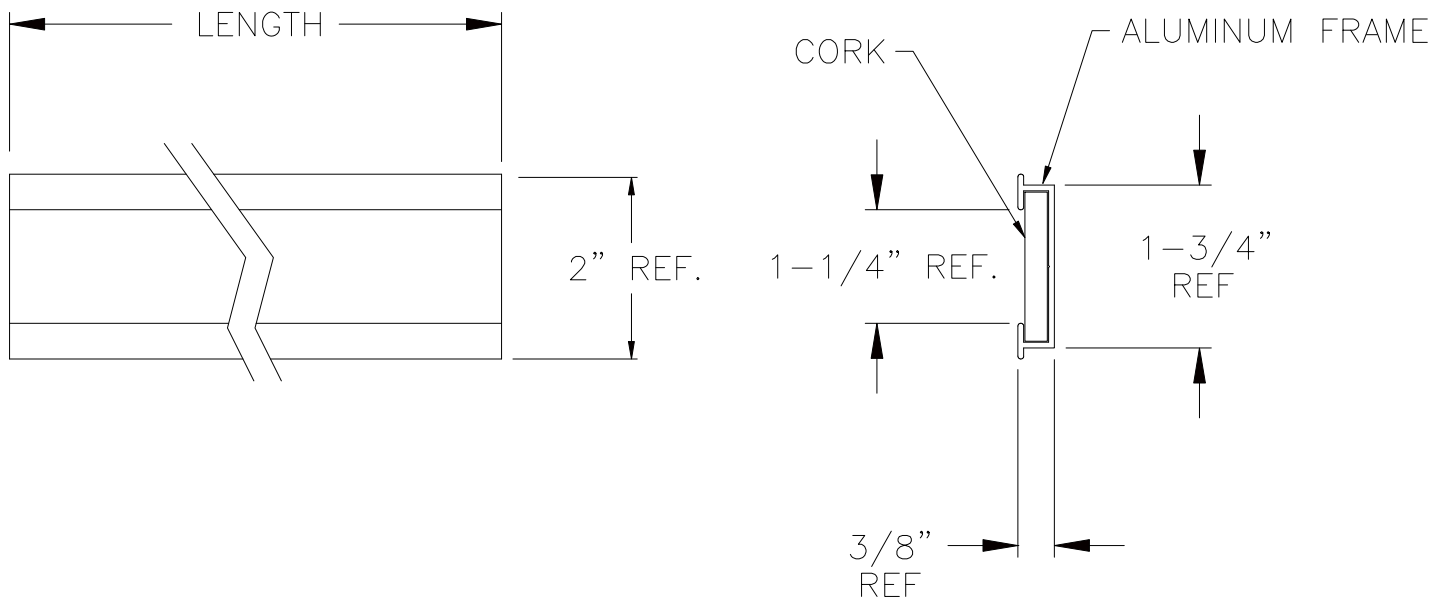

Ghent 1" Maprail End Stop - 1 pair

Product Spec Sheet

Provided by

MyBinding.com
When Image Matters.

Call Us at 1-800-944-4573

1" MAPRAIL

MyBinding.com
 5500 NE Moore Court
 Hillsboro, OR 97124
 Toll Free: 1-800-944-4573
 Local: 503-640-5920

Specifications

Ghent's maprails are the perfect tack surface when space is limited. The maprails feature an aluminum 6063-T5 rail with a 1/4" natural cork tack surface that will not shrink. The maprail can be mounted directly to the top of a board or directly to a wall. The maximum recommended load limit between mounting holes is 10lbs. These maprails are available in lengths of 4', 6', and 8'.

2" MAPRAIL

MyBinding.com
 5500 NE Moore Court
 Hillsboro, OR 97124
 Toll Free: 1-800-944-4573
 Local: 503-640-5920

Specifications

Ghent's maprails are the perfect tack surface when space is limited. The maprails feature an aluminum 6063-T5 rail with a 1/4" natural cork tack surface that will not shrink. The maprail can be mounted directly to the top of a board or directly to a wall. The maximum recommended load limit between mounting holes is 15lbs. These maprails are available in lengths of 4', 6', and 8'.