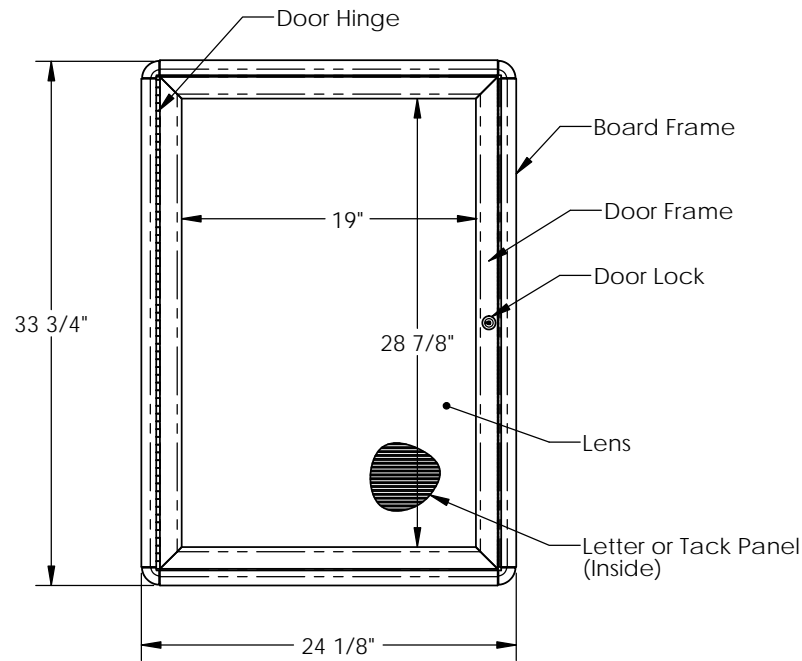

Ghent Ovation 34" x 24"

***1-Door Indoor Enclosed Gray Fabric
Bulletin Board with Black Frame***

Product Spec Sheet

Provided by

MyBinding.com
When Image Matters.

Call Us at 1-800-944-4573

Ovation Series

Enclosed Boards - Single Door

Materials:

- Board frame, door frame, and door hinges - aluminum.
- Lens - clear acrylic sheet.
- Letter panel - flannel stuffed 1/2" thick grooved medium density fiberboard (MDF).
- Tack panel - fabric covered 3/8" thick fiber board.
- Board corners - die cast zinc
- Lock, hanger, and fasteners - steel

Features:

- Full length door hinge.
- Rounded board frame corners
- A cam style door lock with two keys.
- Four installed hangers
- One set of white plastic 3/4" gothic letters (included with boards with letter panels)