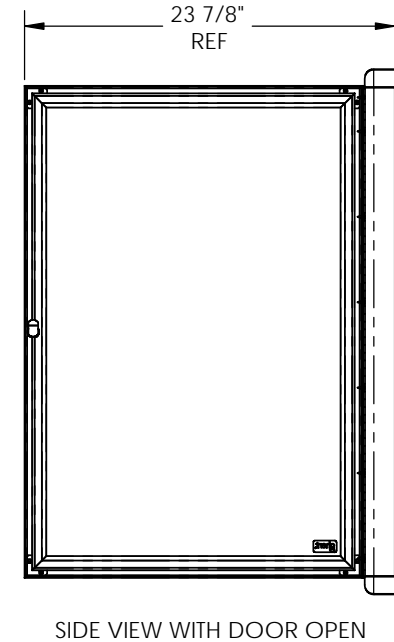

Ghent Ovation 34" x 24"

***1-Door Indoor Enclosed Gray Fabric
Bulletin Board with Black Frame***

Product Spec Sheet

Provided by

MyBinding.com
When Image Matters.

Call Us at 1-800-944-4573

Ovation Series

Enclosed Boards - Single Door

Materials:

- Board frame, door frame, and door hinges - aluminum.
- Lens - clear acrylic sheet.
- Letter panel - flannel stuffed 1/2" thick grooved medium density fiberboard (MDF).
- Tack panel - fabric covered 3/8" thick fiber board.
- Board corners - die cast zinc
- Lock, hanger, and fasteners - steel

Features:

- Full length door hinge.
- Rounded board frame corners
- A cam style door lock with two keys.
- Four installed hangers
- One set of white plastic 3/4" gothic letters (included with boards with letter panels)