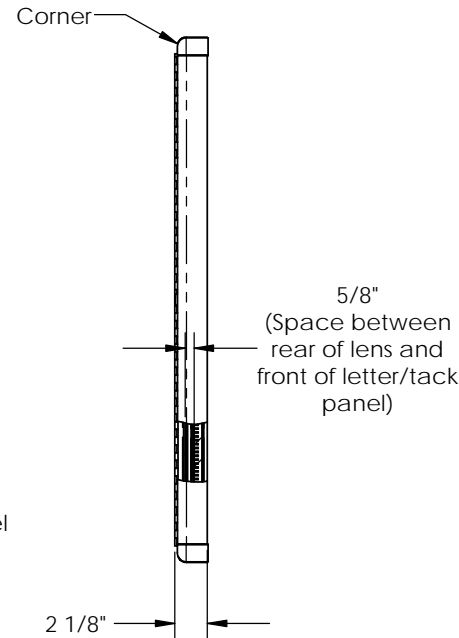

Ghent Ovation 34" x 24"

***1-Door Indoor Enclosed Gray Fabric
Bulletin Board with Black Frame***

Product Spec Sheet

Provided by

MyBinding.com
When Image Matters.

Call Us at 1-800-944-4573

Ovation Series

Enclosed Boards - Single Door

Materials:

- Board frame, door frame, and door hinges - aluminum.
- Lens - clear acrylic sheet.
- Letter panel - flannel stuffed 1/2" thick grooved medium density fiberboard (MDF).
- Tack panel - fabric covered 3/8" thick fiber board.
- Board corners - die cast zinc
- Lock, hanger, and fasteners - steel

Features:

- Full length door hinge.
- Rounded board frame corners
- A cam style door lock with two keys.
- Four installed hangers
- One set of white plastic 3/4" gothic letters (included with boards with letter panels)